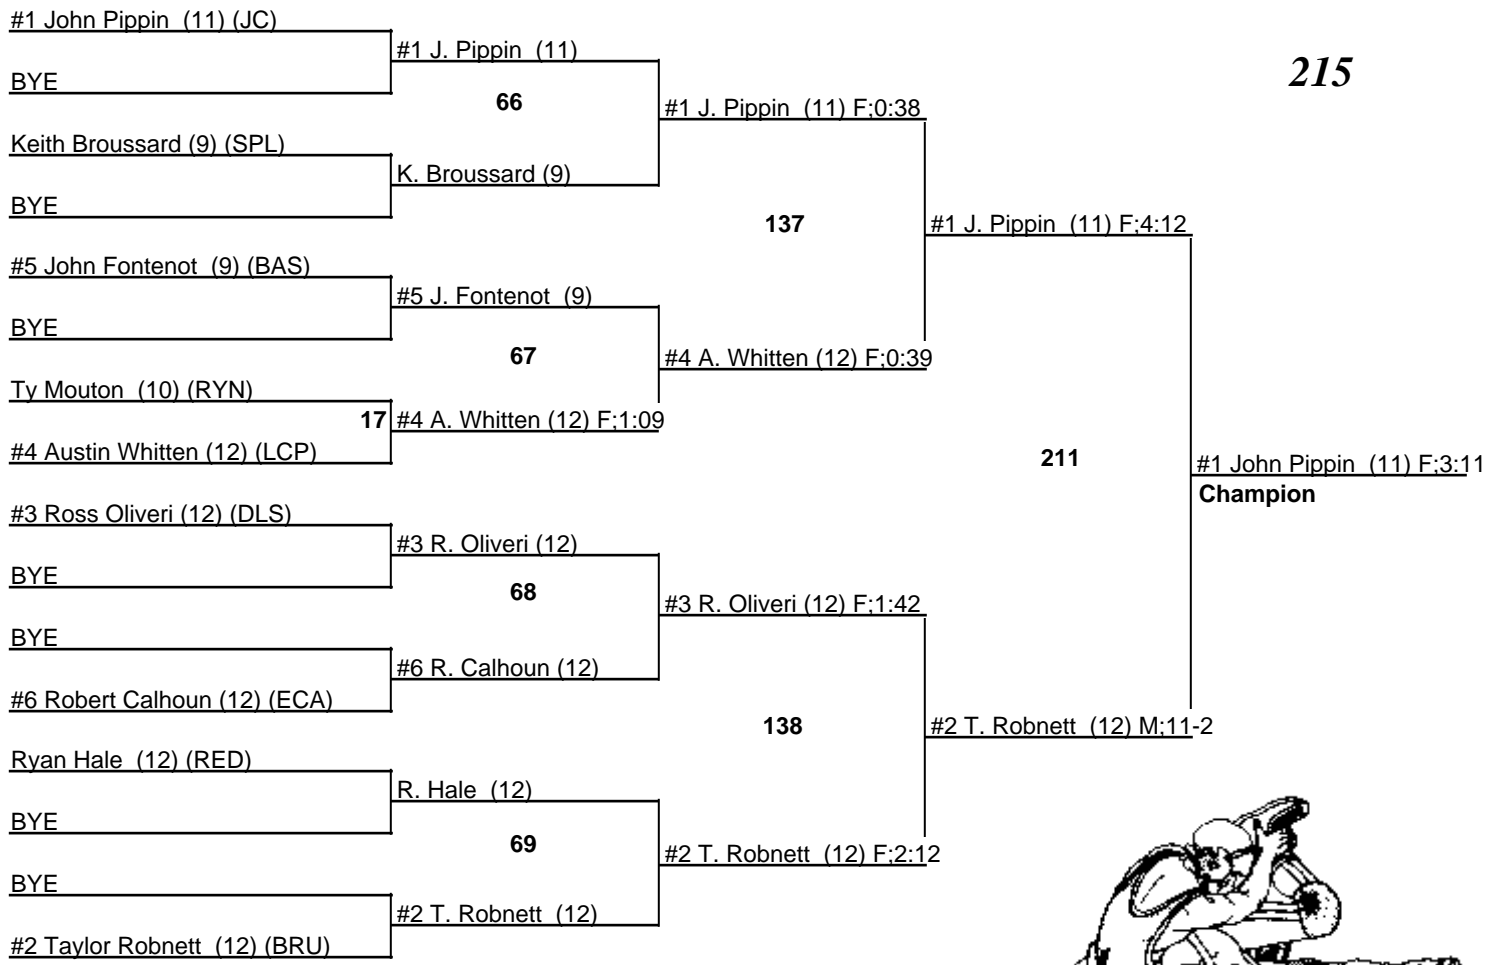

Louisiana State Wrestling Tournament - DIV III

8-9 February 2008

215