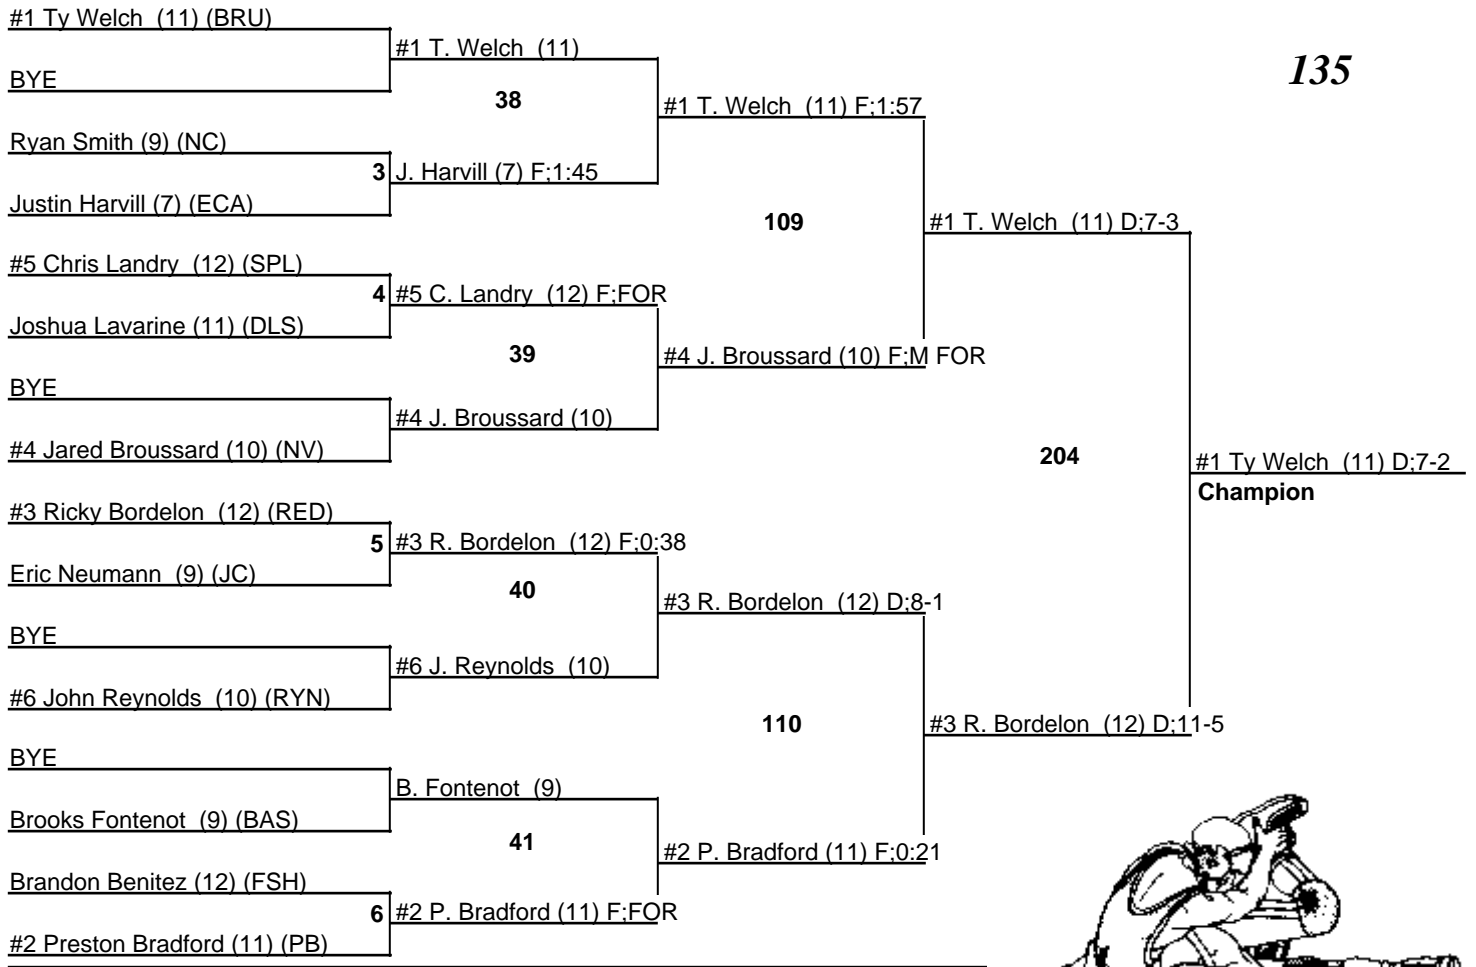

Louisiana State Wrestling Tournament - DIV III

8-9 February 2008

103

Louisiana State Wrestling Tournament - DIV III

8-9 February 2008

112

Louisiana State Wrestling Tournament - DIV III

8-9 February 2008

119

Louisiana State Wrestling Tournament - DIV III

8-9 February 2008

125

Louisiana State Wrestling Tournament - DIV III

8-9 February 2008

130

Louisiana State Wrestling Tournament - DIV III

8-9 February 2008

135

Louisiana State Wrestling Tournament - DIV III

8-9 February 2008

140

Louisiana State Wrestling Tournament - DIV III

8-9 February 2008

145