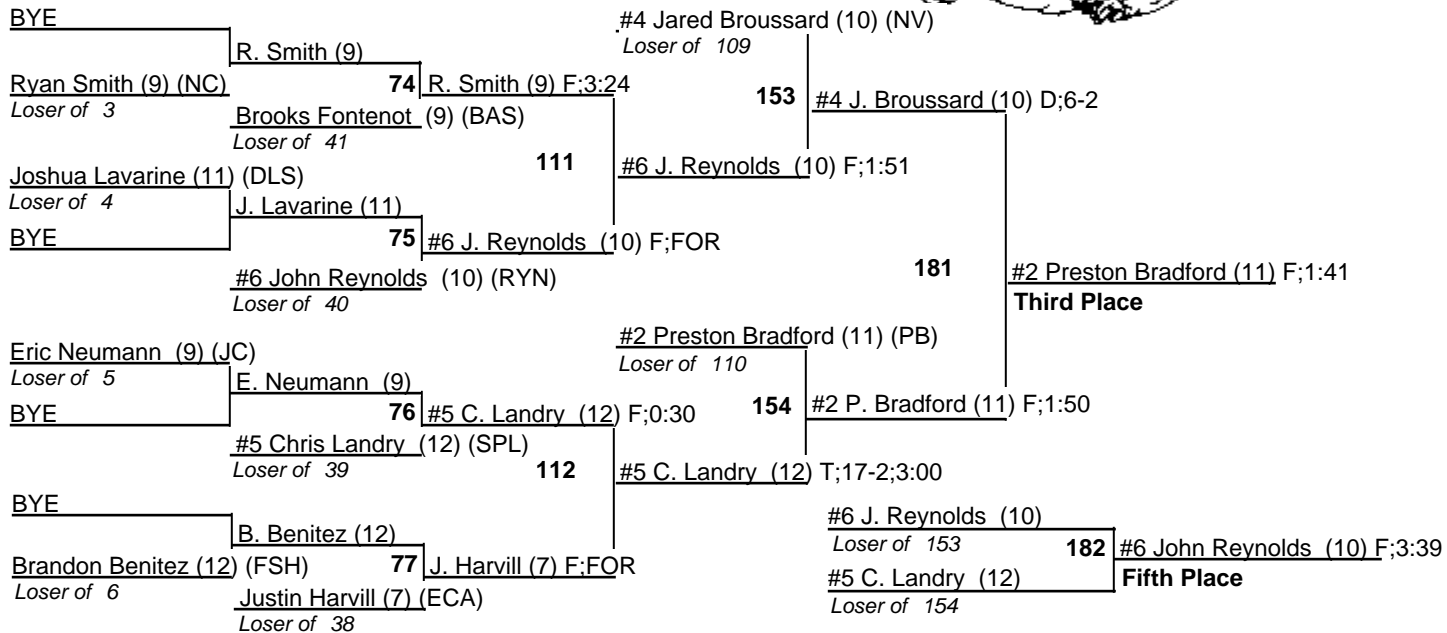

Louisiana State Wrestling Tournament - DIV III

8-9 February 2008

103

Louisiana State Wrestling Tournament - DIV III

8-9 February 2008

112

Louisiana State Wrestling Tournament - DIV III

8-9 February 2008

119

Louisiana State Wrestling Tournament - DIV III

8-9 February 2008

125

Louisiana State Wrestling Tournament - DIV III

8-9 February 2008

130

Louisiana State Wrestling Tournament - DIV III

8-9 February 2008

135

Louisiana State Wrestling Tournament - DIV III

8-9 February 2008

140

Louisiana State Wrestling Tournament - DIV III

8-9 February 2008

145