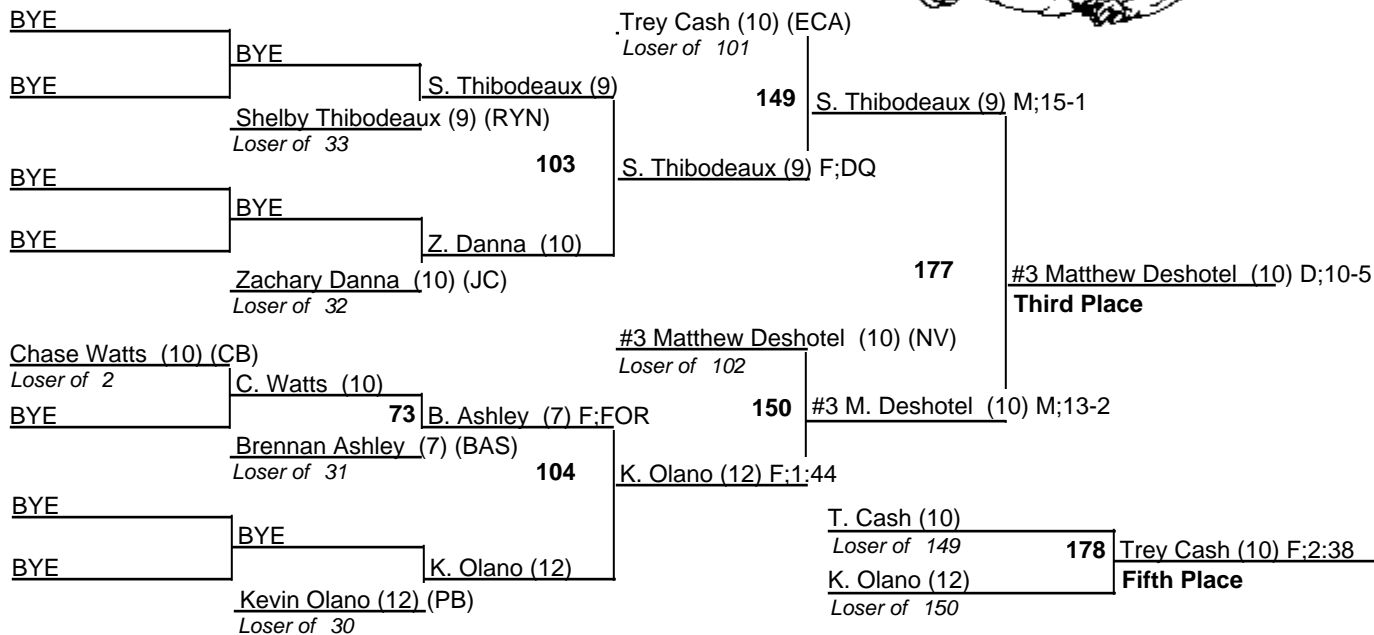

Louisiana State Wrestling Tournament - DIV III

8-9 February 2008

103

Louisiana State Wrestling Tournament - DIV III

8-9 February 2008

112

Louisiana State Wrestling Tournament - DIV III

8-9 February 2008

119

Louisiana State Wrestling Tournament - DIV III

8-9 February 2008

125

Louisiana State Wrestling Tournament - DIV III

8-9 February 2008

130

Louisiana State Wrestling Tournament - DIV III

8-9 February 2008

135

Louisiana State Wrestling Tournament - DIV III

8-9 February 2008

140

Louisiana State Wrestling Tournament - DIV III

8-9 February 2008

145