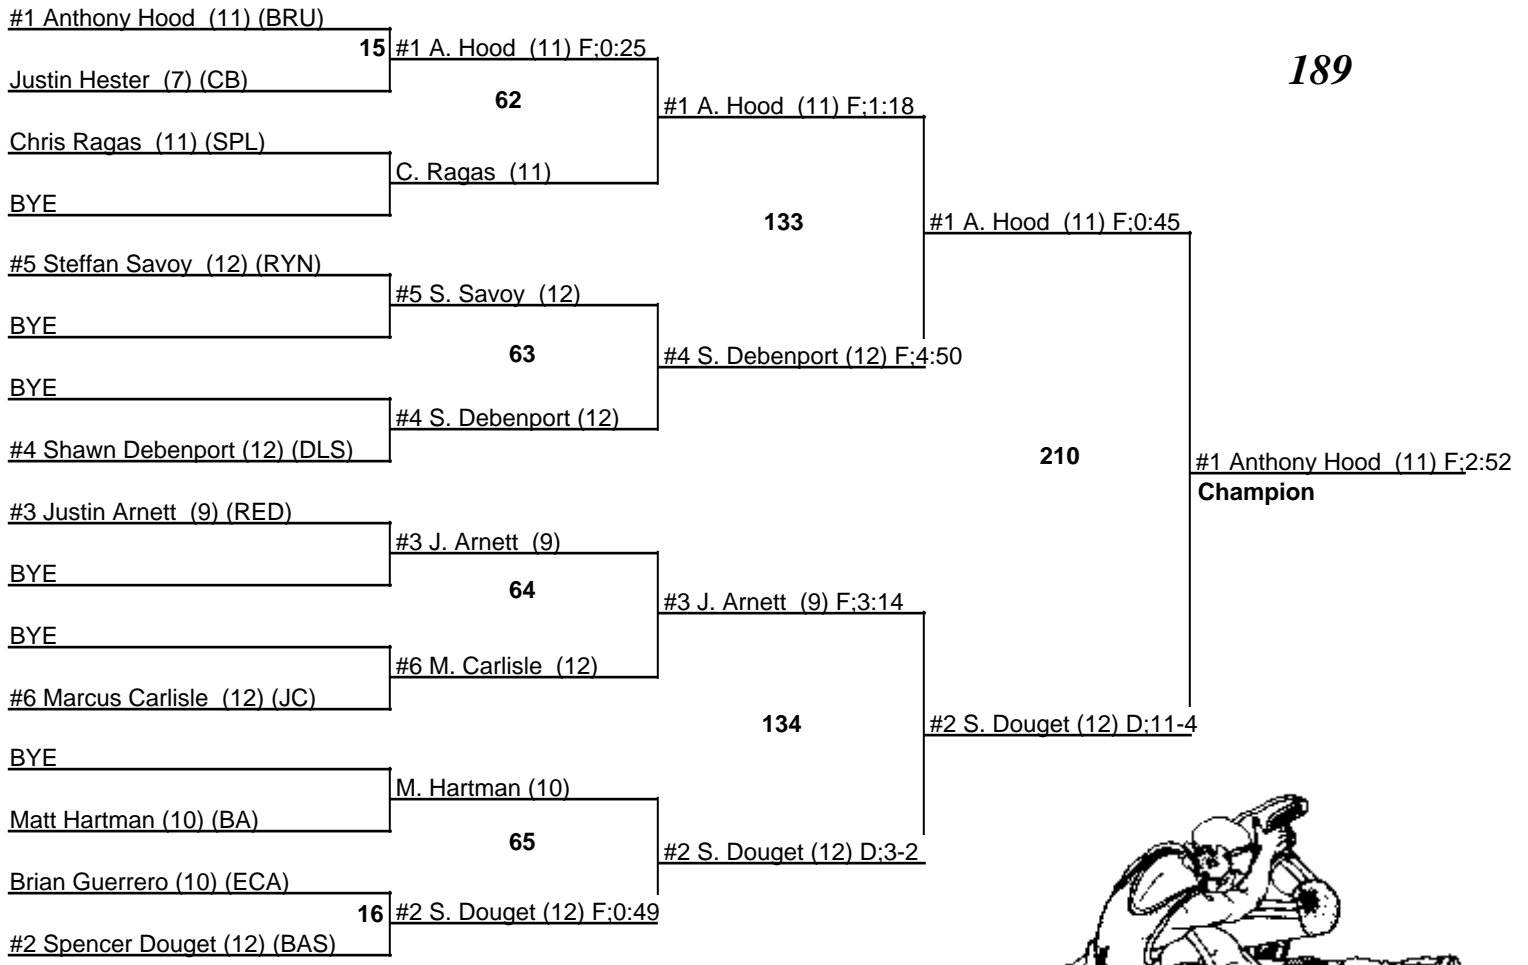

Louisiana State Wrestling Tournament - DIV III

8-9 February 2008

189