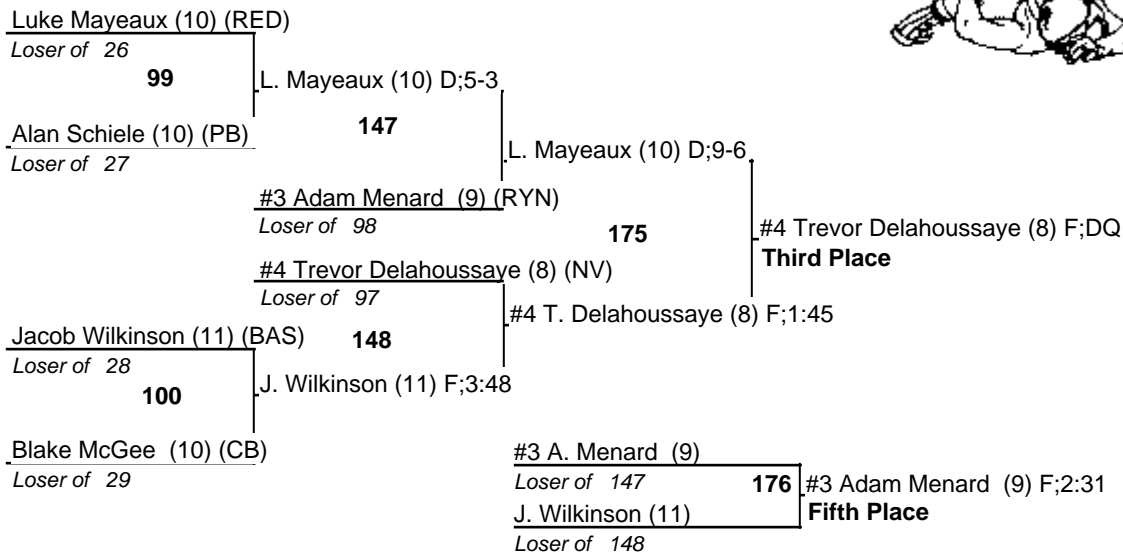

Louisiana State Wrestling Tournament - DIV III

8-9 February 2008

103

Louisiana State Wrestling Tournament - DIV III

8-9 February 2008

112

Louisiana State Wrestling Tournament - DIV III

8-9 February 2008

119

Louisiana State Wrestling Tournament - DIV III

8-9 February 2008

125

Louisiana State Wrestling Tournament - DIV III

8-9 February 2008

130

Louisiana State Wrestling Tournament - DIV III

8-9 February 2008

135

Louisiana State Wrestling Tournament - DIV III

8-9 February 2008

140

Louisiana State Wrestling Tournament - DIV III

8-9 February 2008

145

Louisiana State Wrestling Tournament - DIV III

8-9 February 2008

152

Louisiana State Wrestling Tournament - DIV III

8-9 February 2008

171

Louisiana State Wrestling Tournament - DIV III

8-9 February 2008