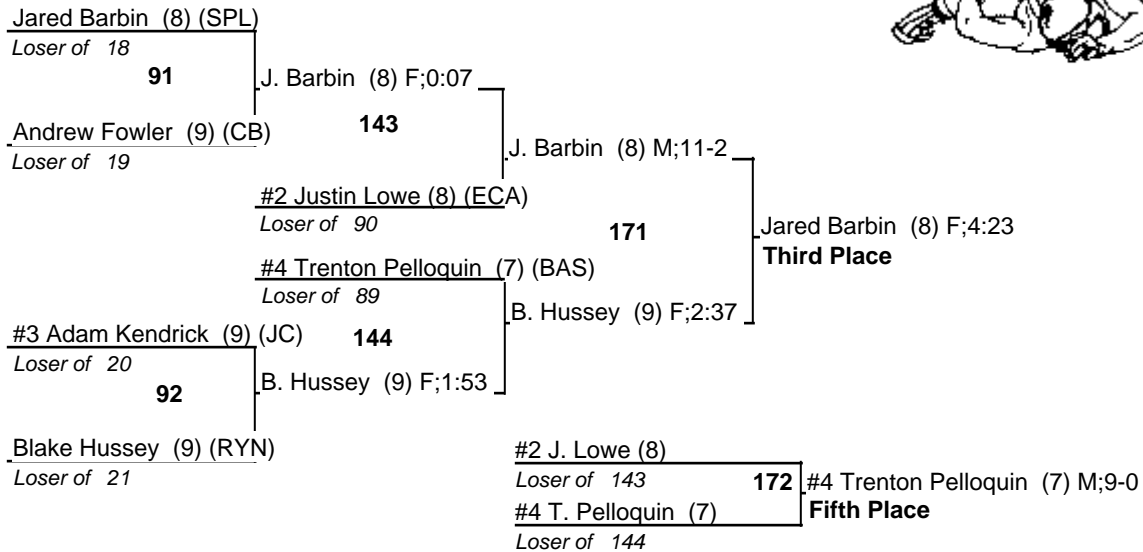

Louisiana State Wrestling Tournament - DIV III

8-9 February 2008

103

Louisiana State Wrestling Tournament - DIV III

8-9 February 2008

112

Louisiana State Wrestling Tournament - DIV III

8-9 February 2008

119

Louisiana State Wrestling Tournament - DIV III

8-9 February 2008

125

Louisiana State Wrestling Tournament - DIV III

8-9 February 2008

130

Louisiana State Wrestling Tournament - DIV III