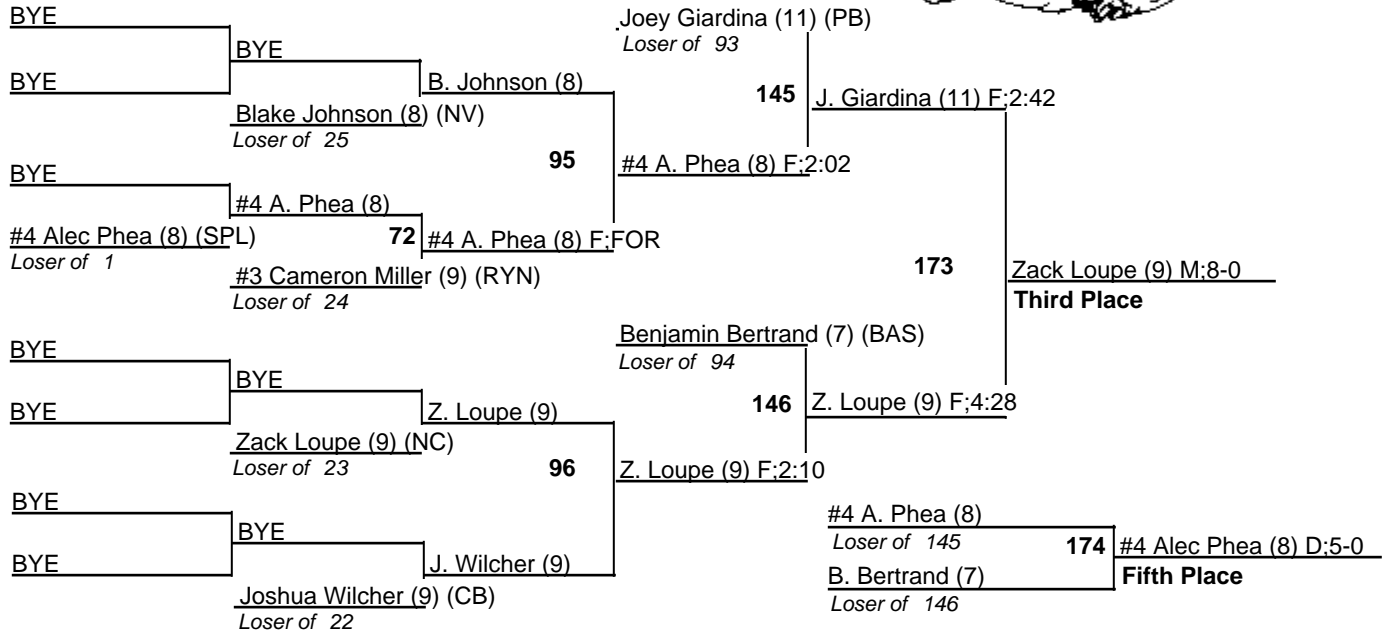

Louisiana State Wrestling Tournament - DIV III

8-9 February 2008

103

Louisiana State Wrestling Tournament - DIV III

8-9 February 2008

112

Louisiana State Wrestling Tournament - DIV III

8-9 February 2008

119

Louisiana State Wrestling Tournament - DIV III

8-9 February 2008

125

Louisiana State Wrestling Tournament - DIV III

8-9 February 2008

130

Louisiana State Wrestling Tournament - DIV III

8-9 February 2008

135

Louisiana State Wrestling Tournament - DIV III

8-9 February 2008

140

Louisiana State Wrestling Tournament - DIV III

8-9 February 2008

145