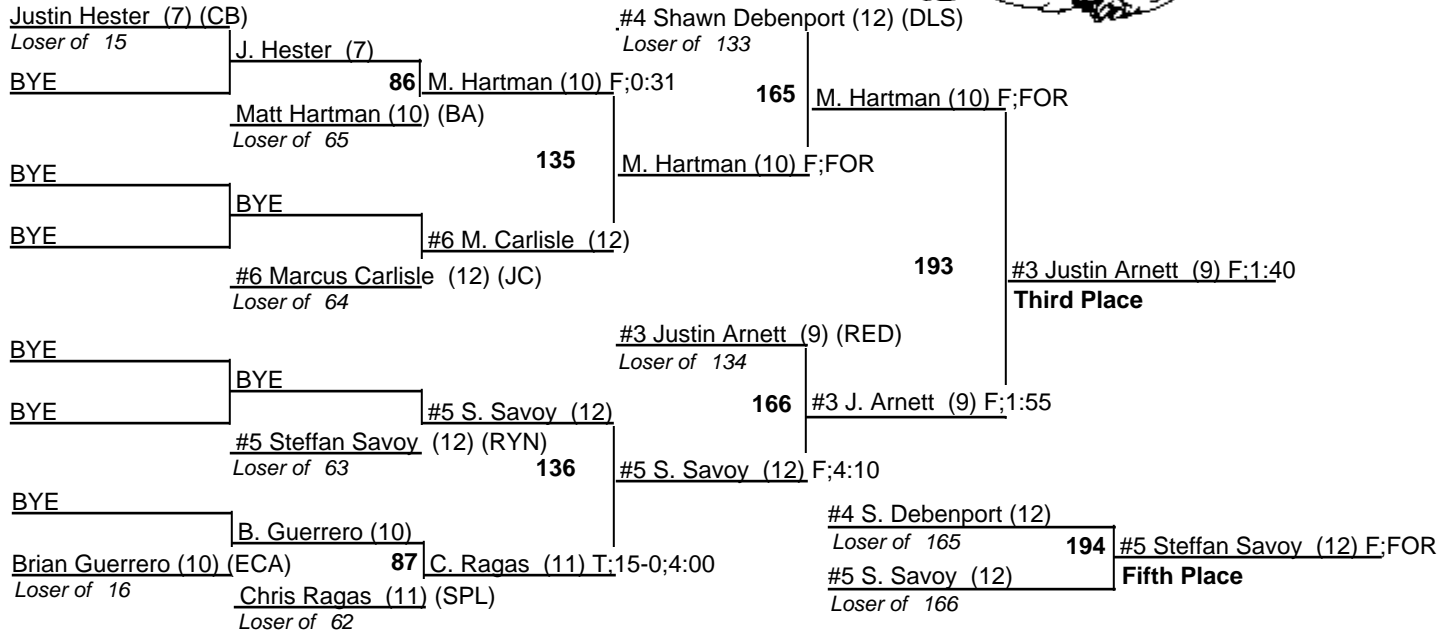

Louisiana State Wrestling Tournament - DIV III

8-9 February 2008

152

Louisiana State Wrestling Tournament - DIV III

8-9 February 2008

171

Louisiana State Wrestling Tournament - DIV III

8-9 February 2008

189

Louisiana State Wrestling Tournament - DIV III

8-9 February 2008

215

Louisiana State Wrestling Tournament - DIV III

8-9 February 2008

285