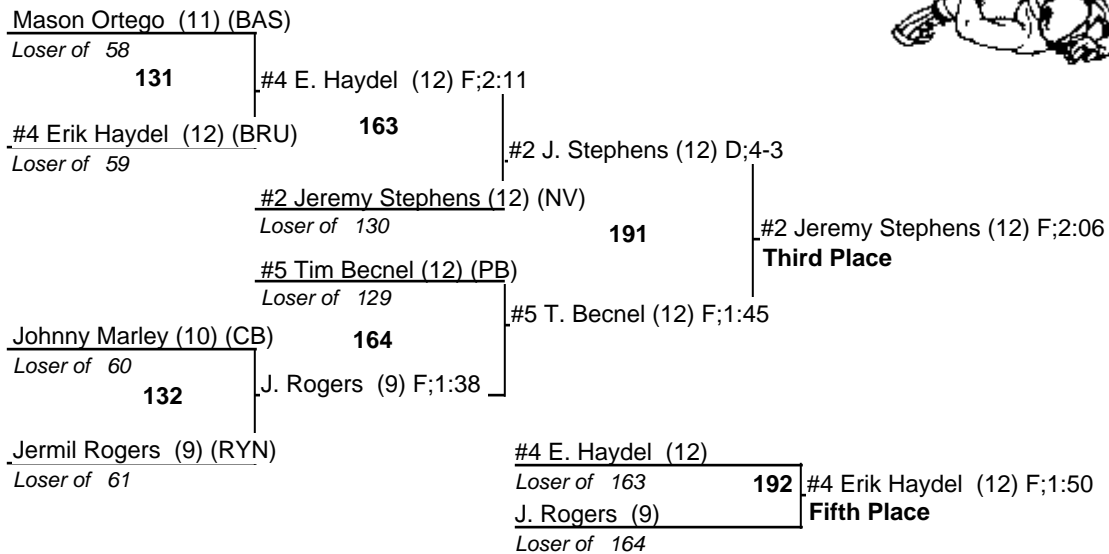

Louisiana State Wrestling Tournament - DIV III

8-9 February 2008

152

Louisiana State Wrestling Tournament - DIV III

8-9 February 2008

171

Louisiana State Wrestling Tournament - DIV III

8-9 February 2008