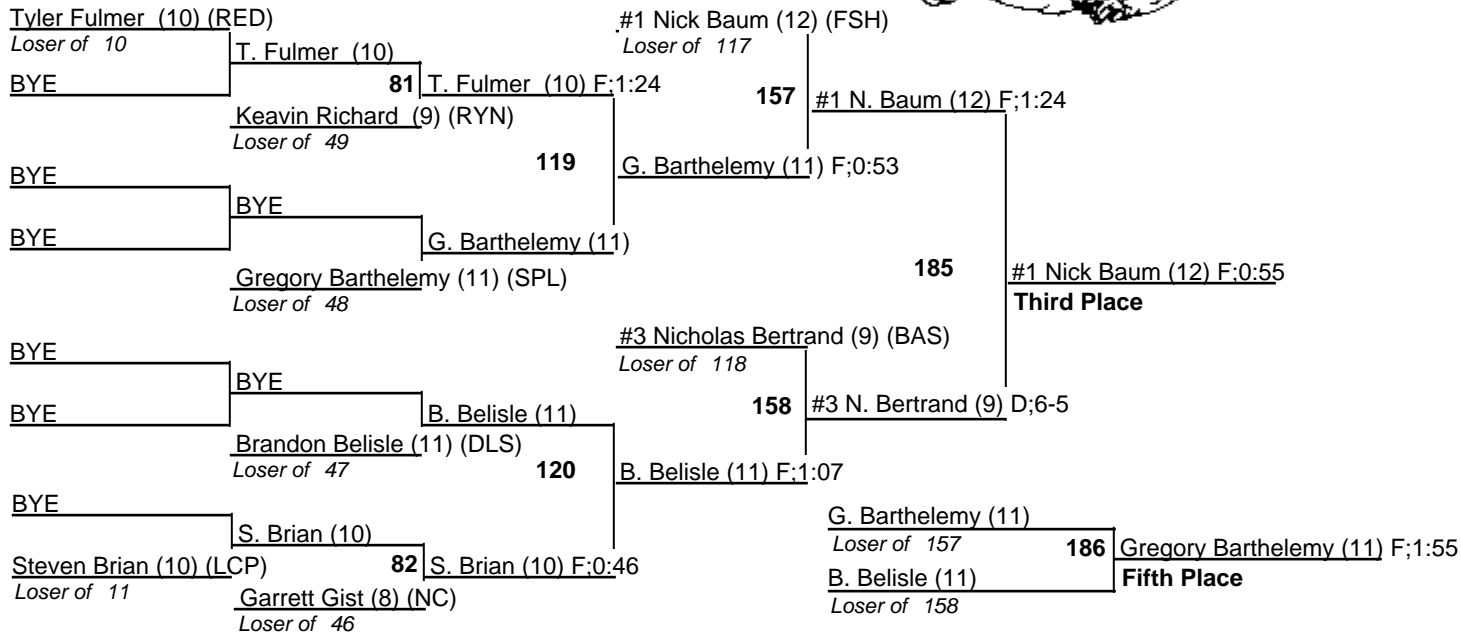

8-9 February 2008

135

Louisiana State Wrestling Tournament - DIV III

8-9 February 2008

140

Louisiana State Wrestling Tournament - DIV III

8-9 February 2008

145

Louisiana State Wrestling Tournament - DIV III

8-9 February 2008

152

Louisiana State Wrestling Tournament - DIV III

8-9 February 2008

171

Louisiana State Wrestling Tournament - DIV III

8-9 February 2008