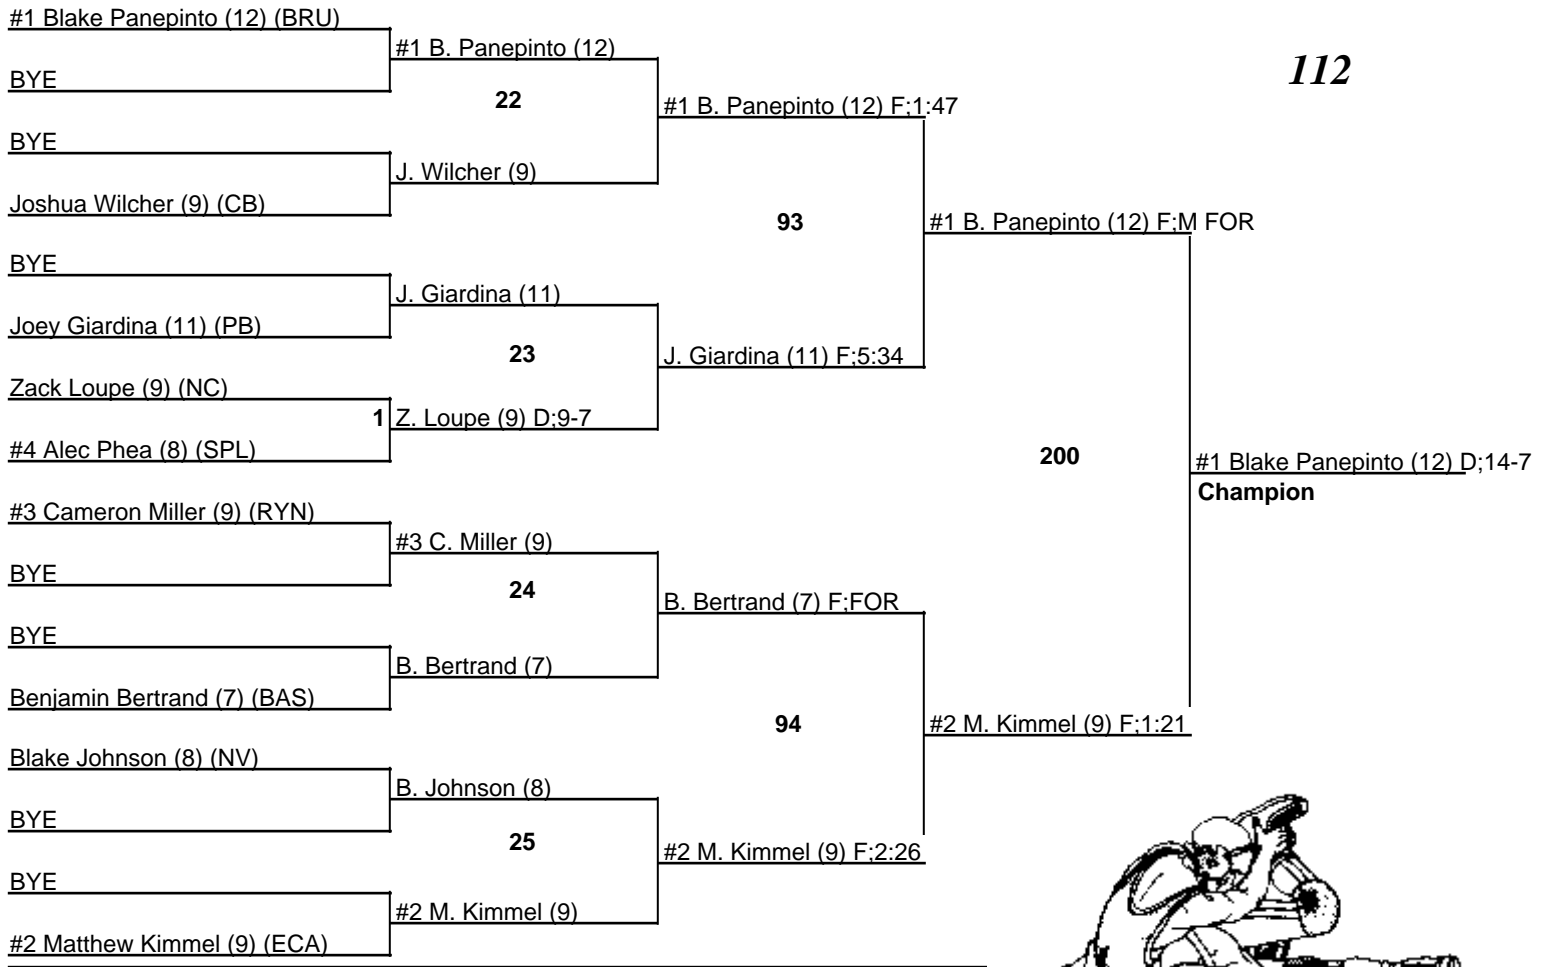

Louisiana State Wrestling Tournament - DIV III

8-9 February 2008

103

Louisiana State Wrestling Tournament - DIV III

8-9 February 2008

112

Louisiana State Wrestling Tournament - DIV III

8-9 February 2008

119

Louisiana State Wrestling Tournament - DIV III

8-9 February 2008

125

Louisiana State Wrestling Tournament - DIV III

8-9 February 2008

130

Louisiana State Wrestling Tournament - DIV III

8-9 February 2008

135

Louisiana State Wrestling Tournament - DIV III

8-9 February 2008

140

Louisiana State Wrestling Tournament - DIV III

8-9 February 2008

145