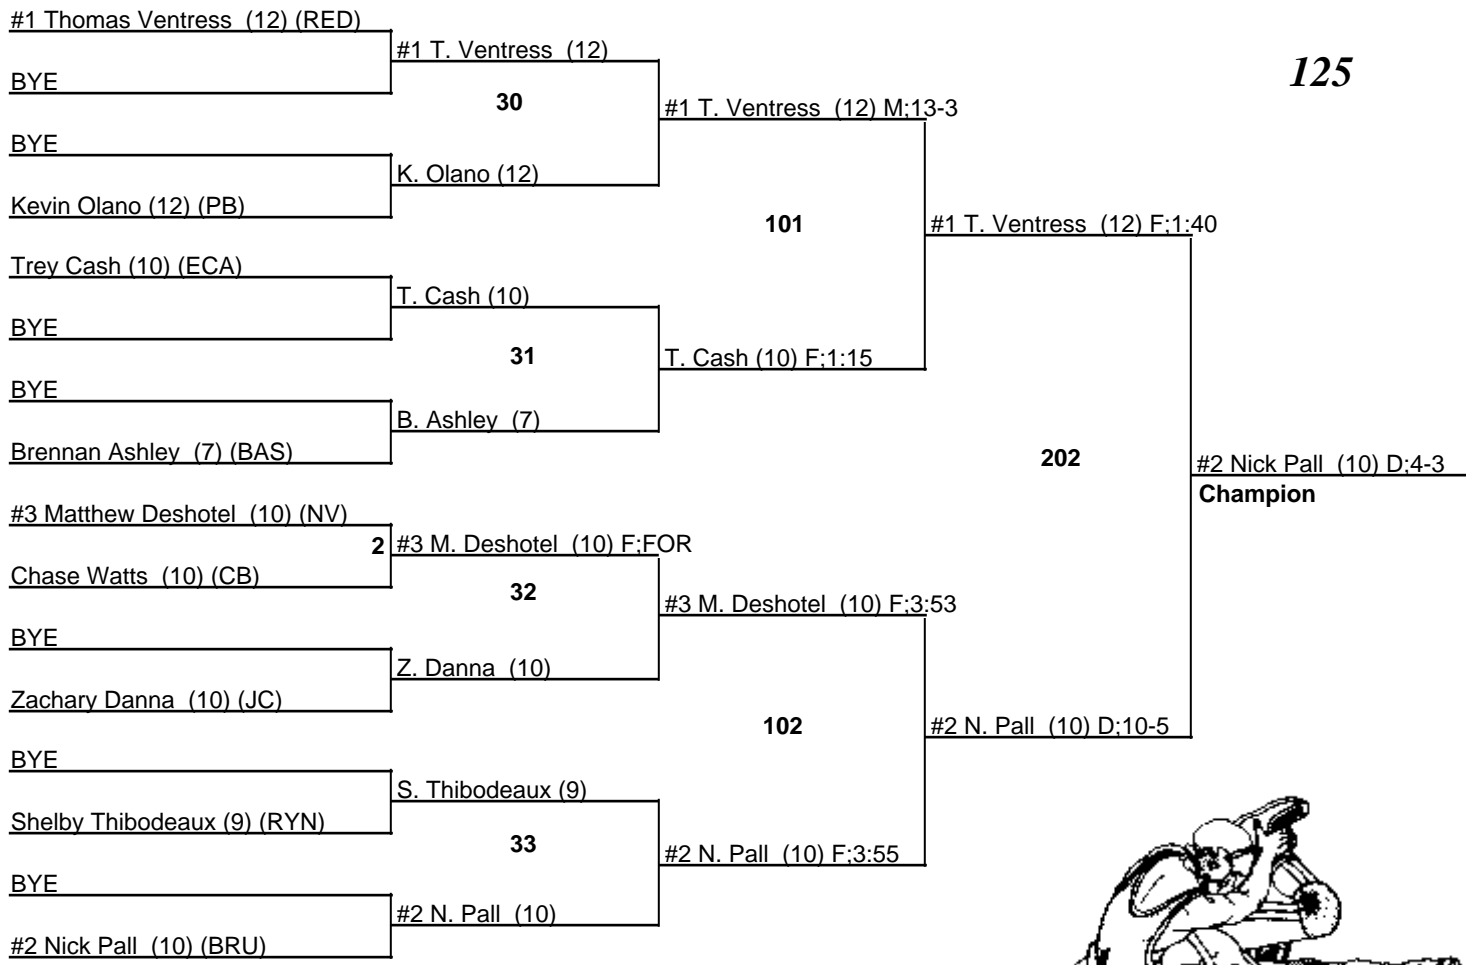

Louisiana State Wrestling Tournament - DIV III

8-9 February 2008

103

Louisiana State Wrestling Tournament - DIV III

8-9 February 2008

112

Louisiana State Wrestling Tournament - DIV III

8-9 February 2008

119

Louisiana State Wrestling Tournament - DIV III

8-9 February 2008

125

Louisiana State Wrestling Tournament - DIV III

8-9 February 2008

130

Louisiana State Wrestling Tournament - DIV III