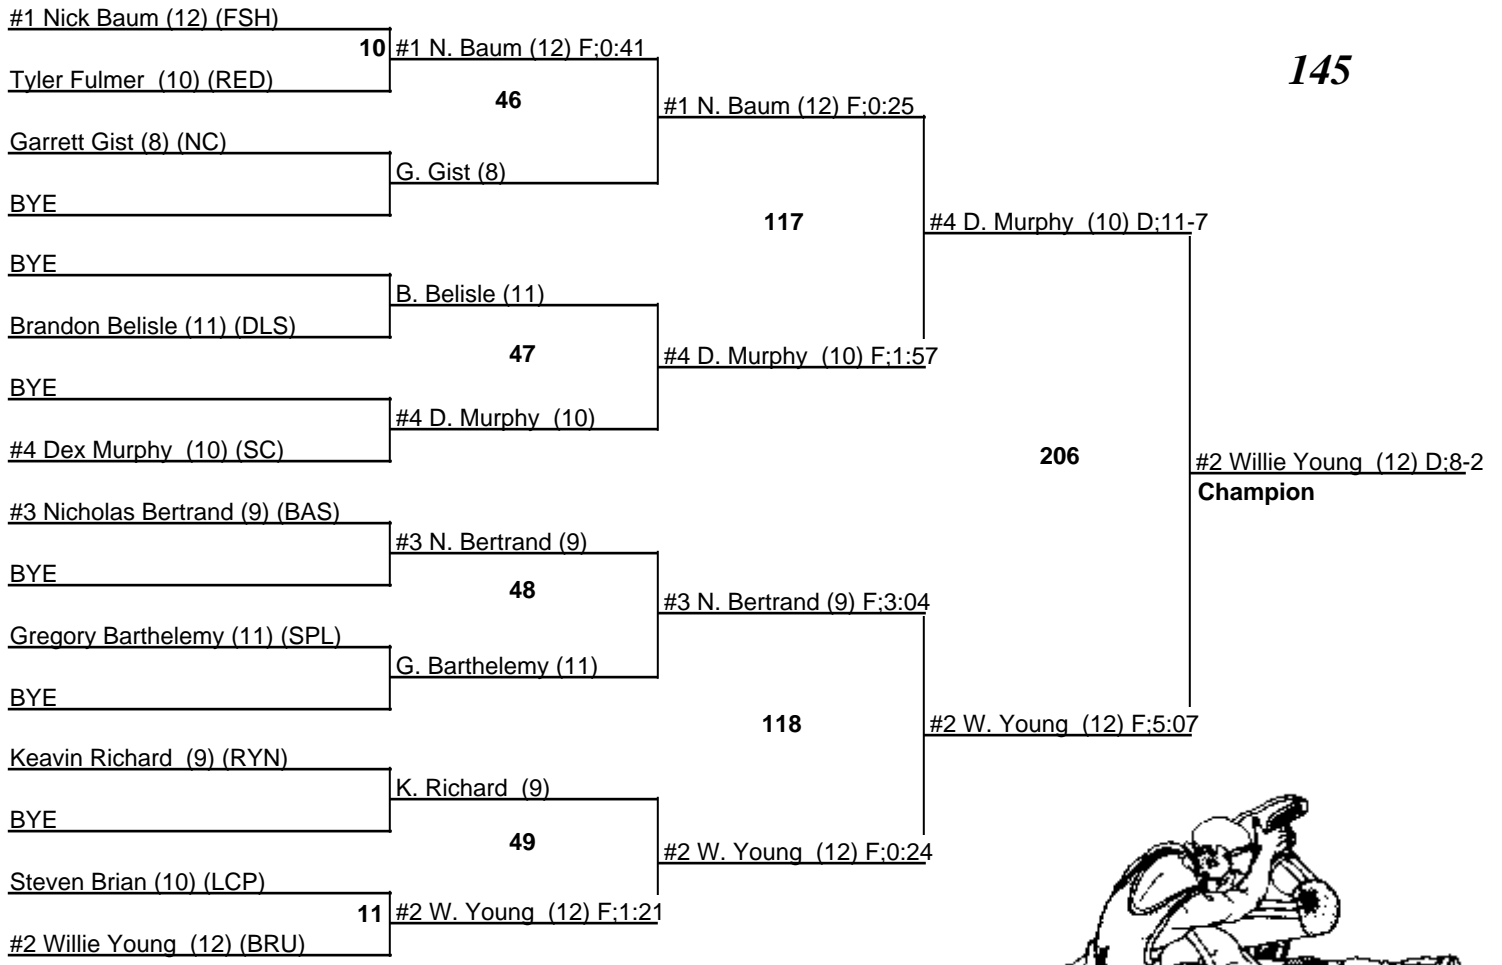

8-9 February 2008

135

Louisiana State Wrestling Tournament - DIV III

8-9 February 2008

140

Louisiana State Wrestling Tournament - DIV III

8-9 February 2008

145

Louisiana State Wrestling Tournament - DIV III

8-9 February 2008

152

Louisiana State Wrestling Tournament - DIV III

8-9 February 2008

171

Louisiana State Wrestling Tournament - DIV III

8-9 February 2008