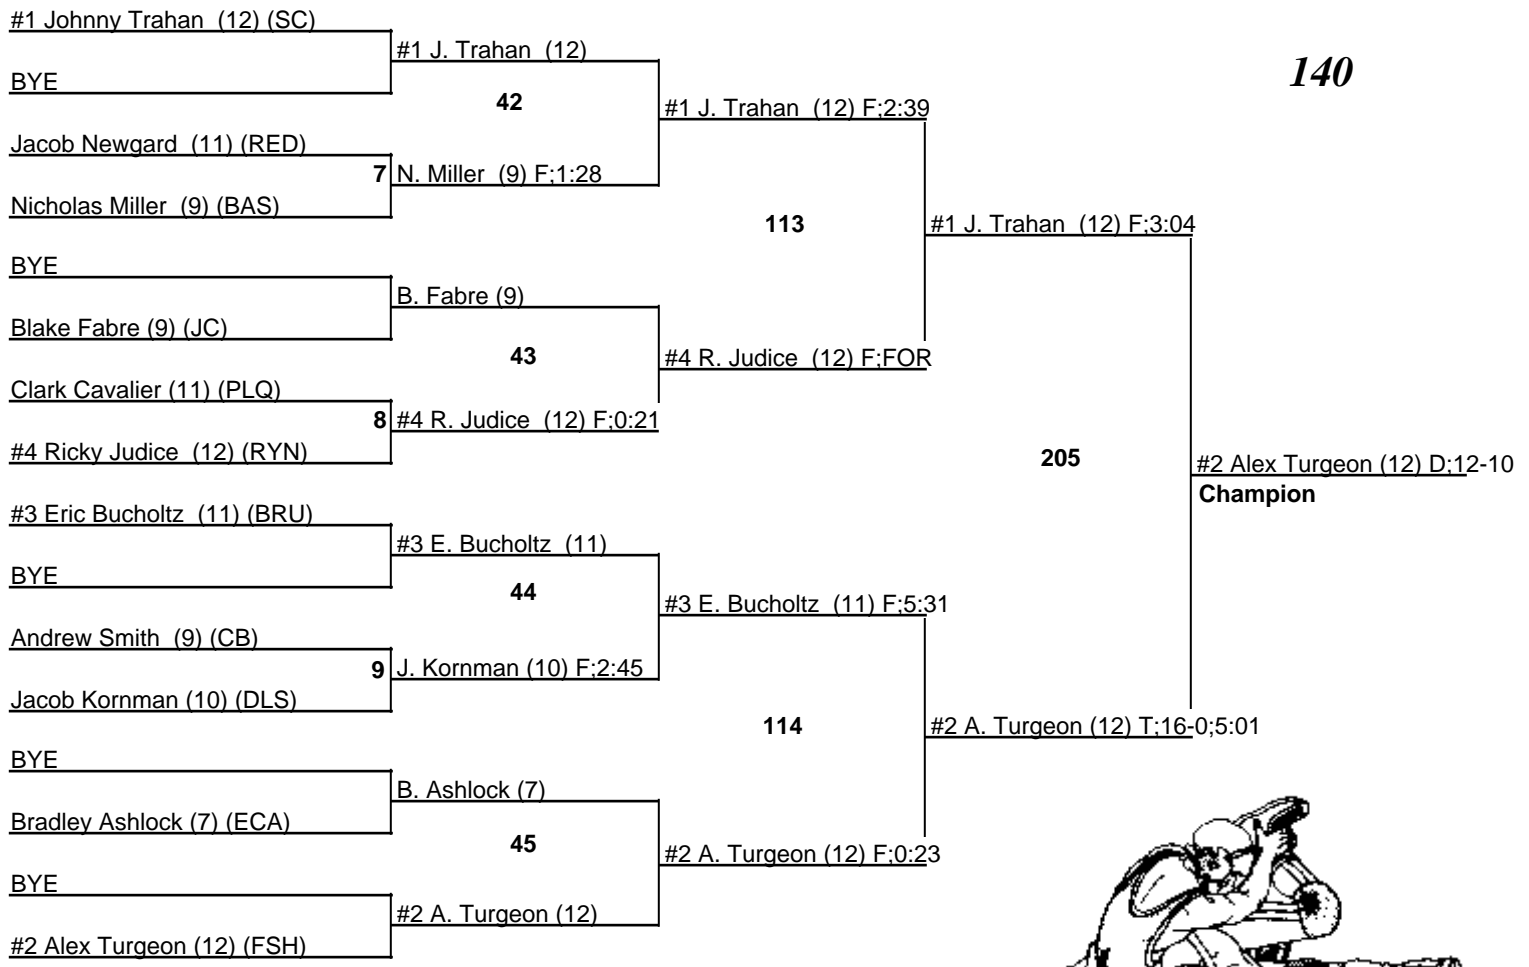

8-9 February 2008

135

Louisiana State Wrestling Tournament - DIV III

8-9 February 2008

140

Louisiana State Wrestling Tournament - DIV III

8-9 February 2008

145