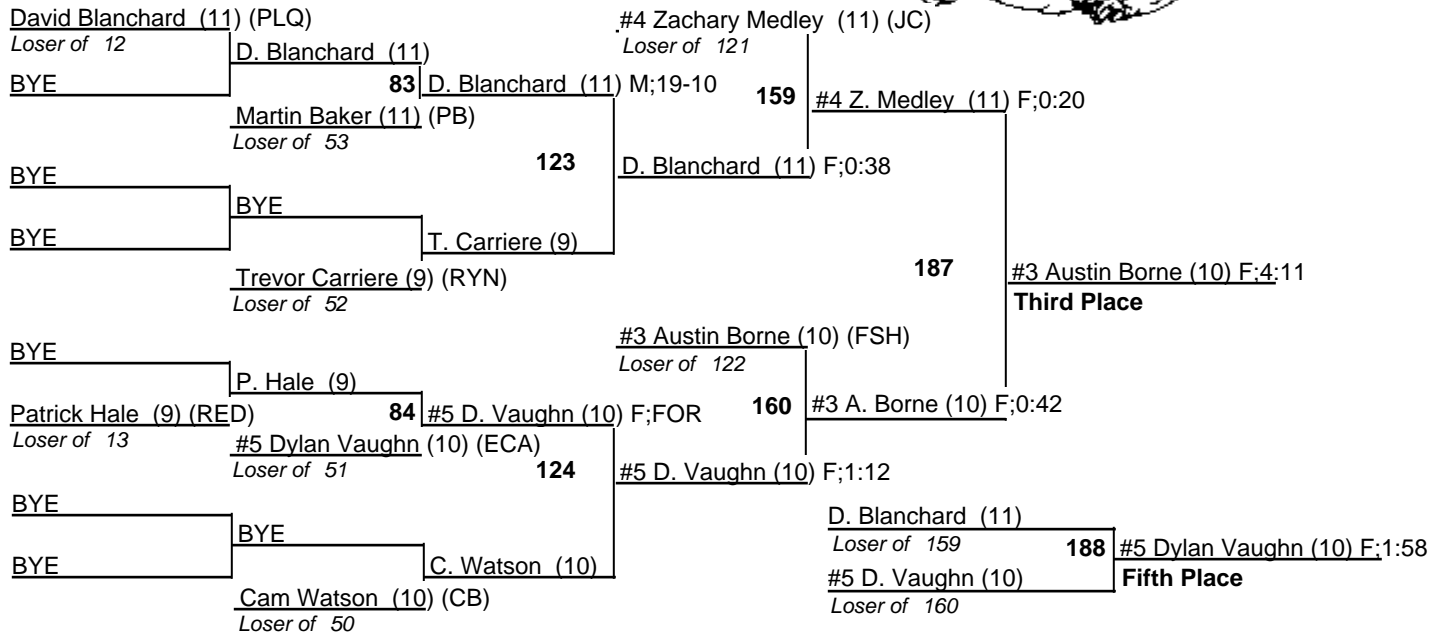

8-9 February 2008

135

Louisiana State Wrestling Tournament - DIV III

8-9 February 2008

140

Louisiana State Wrestling Tournament - DIV III

8-9 February 2008

145

Louisiana State Wrestling Tournament - DIV III

8-9 February 2008

152

Louisiana State Wrestling Tournament - DIV III

8-9 February 2008

171

Louisiana State Wrestling Tournament - DIV III

8-9 February 2008