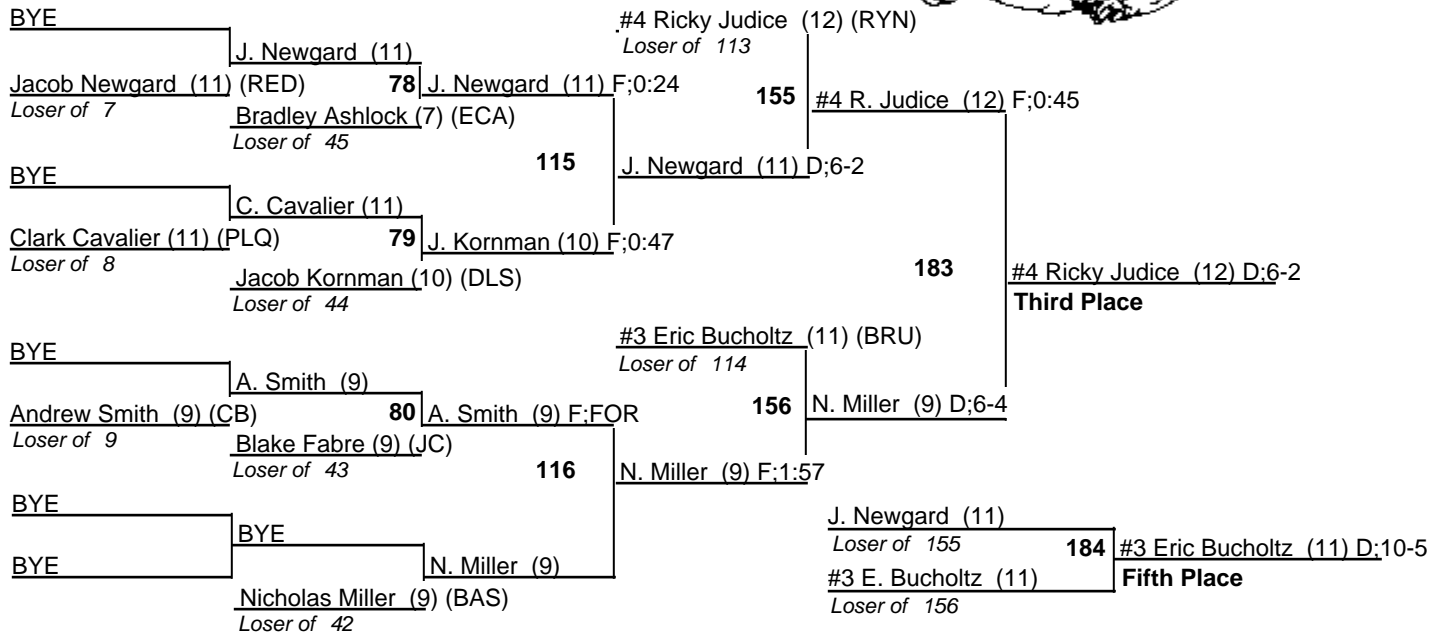

8-9 February 2008

135

Louisiana State Wrestling Tournament - DIV III

8-9 February 2008

140

Louisiana State Wrestling Tournament - DIV III

8-9 February 2008

145

Louisiana State Wrestling Tournament - DIV III

8-9 February 2008

152

Louisiana State Wrestling Tournament - DIV III

8-9 February 2008

171

Louisiana State Wrestling Tournament - DIV III

8-9 February 2008