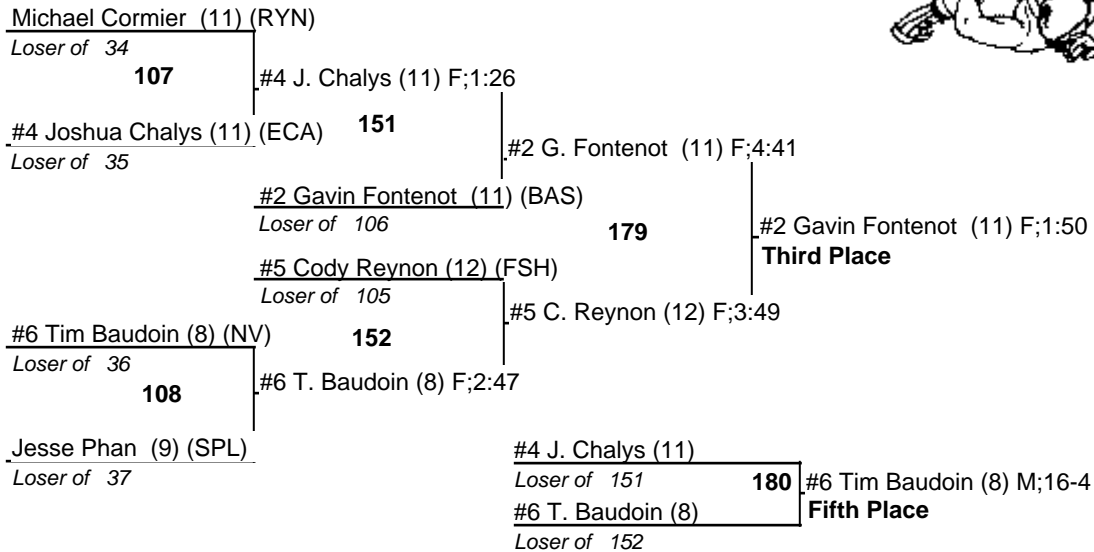

119

Louisiana State Wrestling Tournament - DIV III

8-9 February 2008

125

Louisiana State Wrestling Tournament - DIV III

8-9 February 2008

130

Louisiana State Wrestling Tournament - DIV III