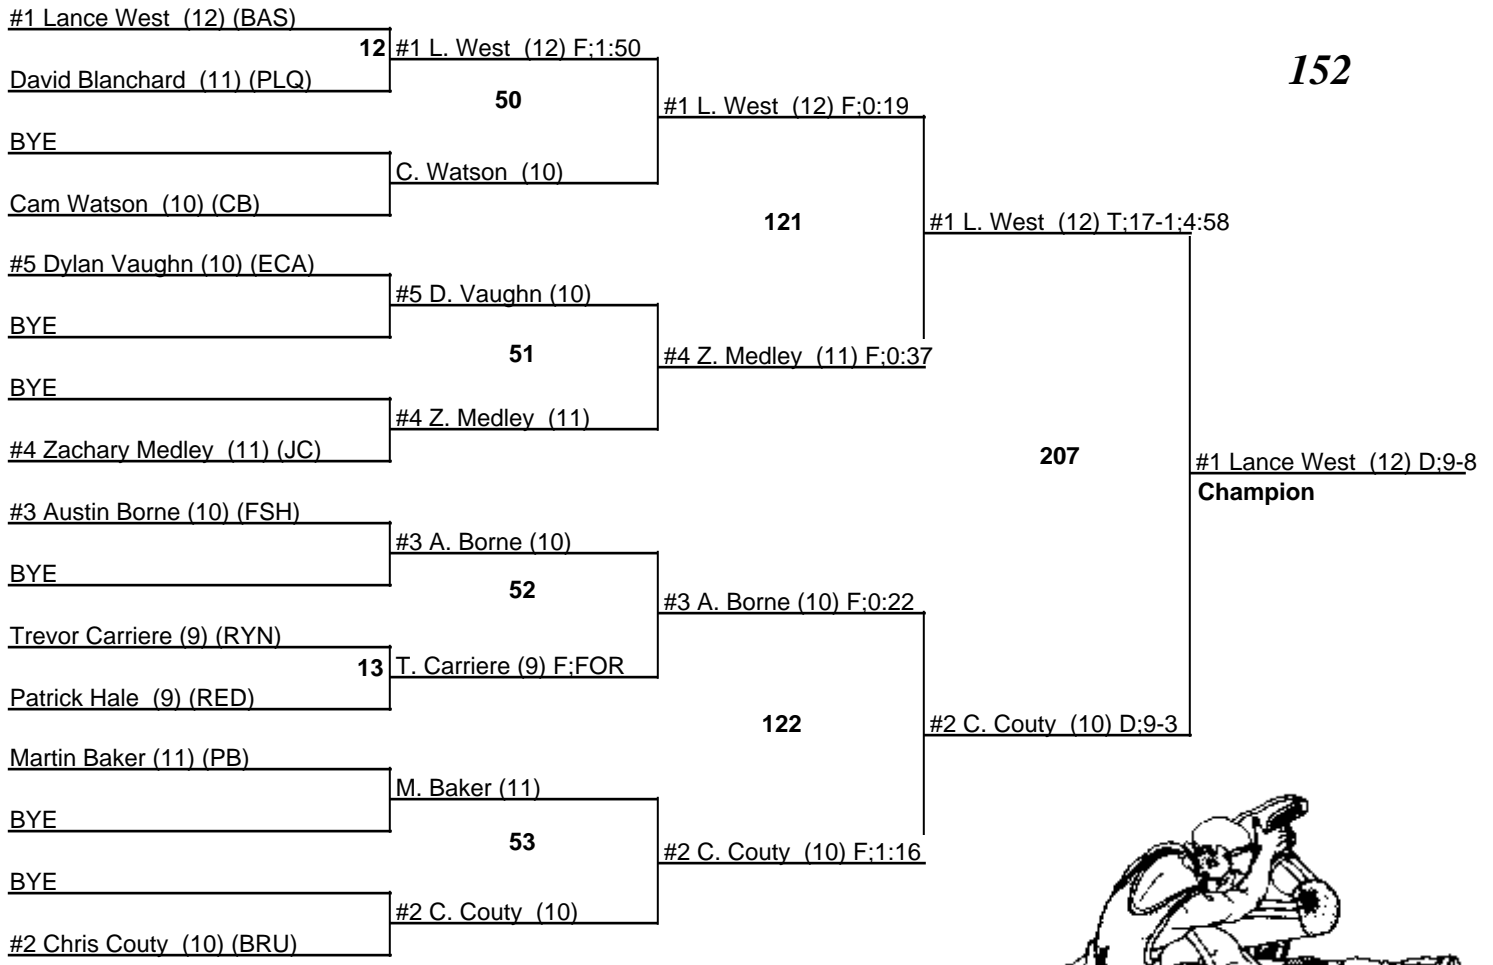

119

Louisiana State Wrestling Tournament - DIV III

8-9 February 2008

125

Louisiana State Wrestling Tournament - DIV III

8-9 February 2008

130

Louisiana State Wrestling Tournament - DIV III

8-9 February 2008

135

Louisiana State Wrestling Tournament - DIV III

8-9 February 2008

140

Louisiana State Wrestling Tournament - DIV III

8-9 February 2008

145

Louisiana State Wrestling Tournament - DIV III

8-9 February 2008

152

Louisiana State Wrestling Tournament - DIV III

8-9 February 2008

171

Louisiana State Wrestling Tournament - DIV III

8-9 February 2008