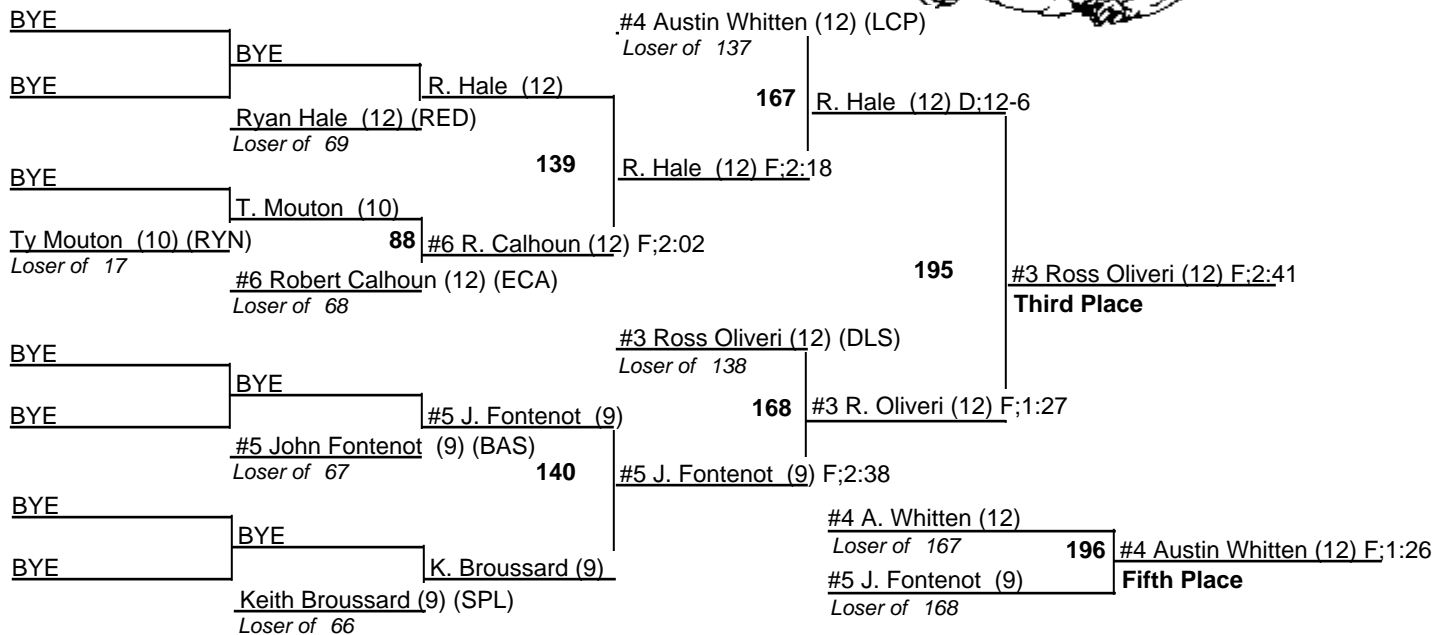

Louisiana State Wrestling Tournament - DIV III

8-9 February 2008

215