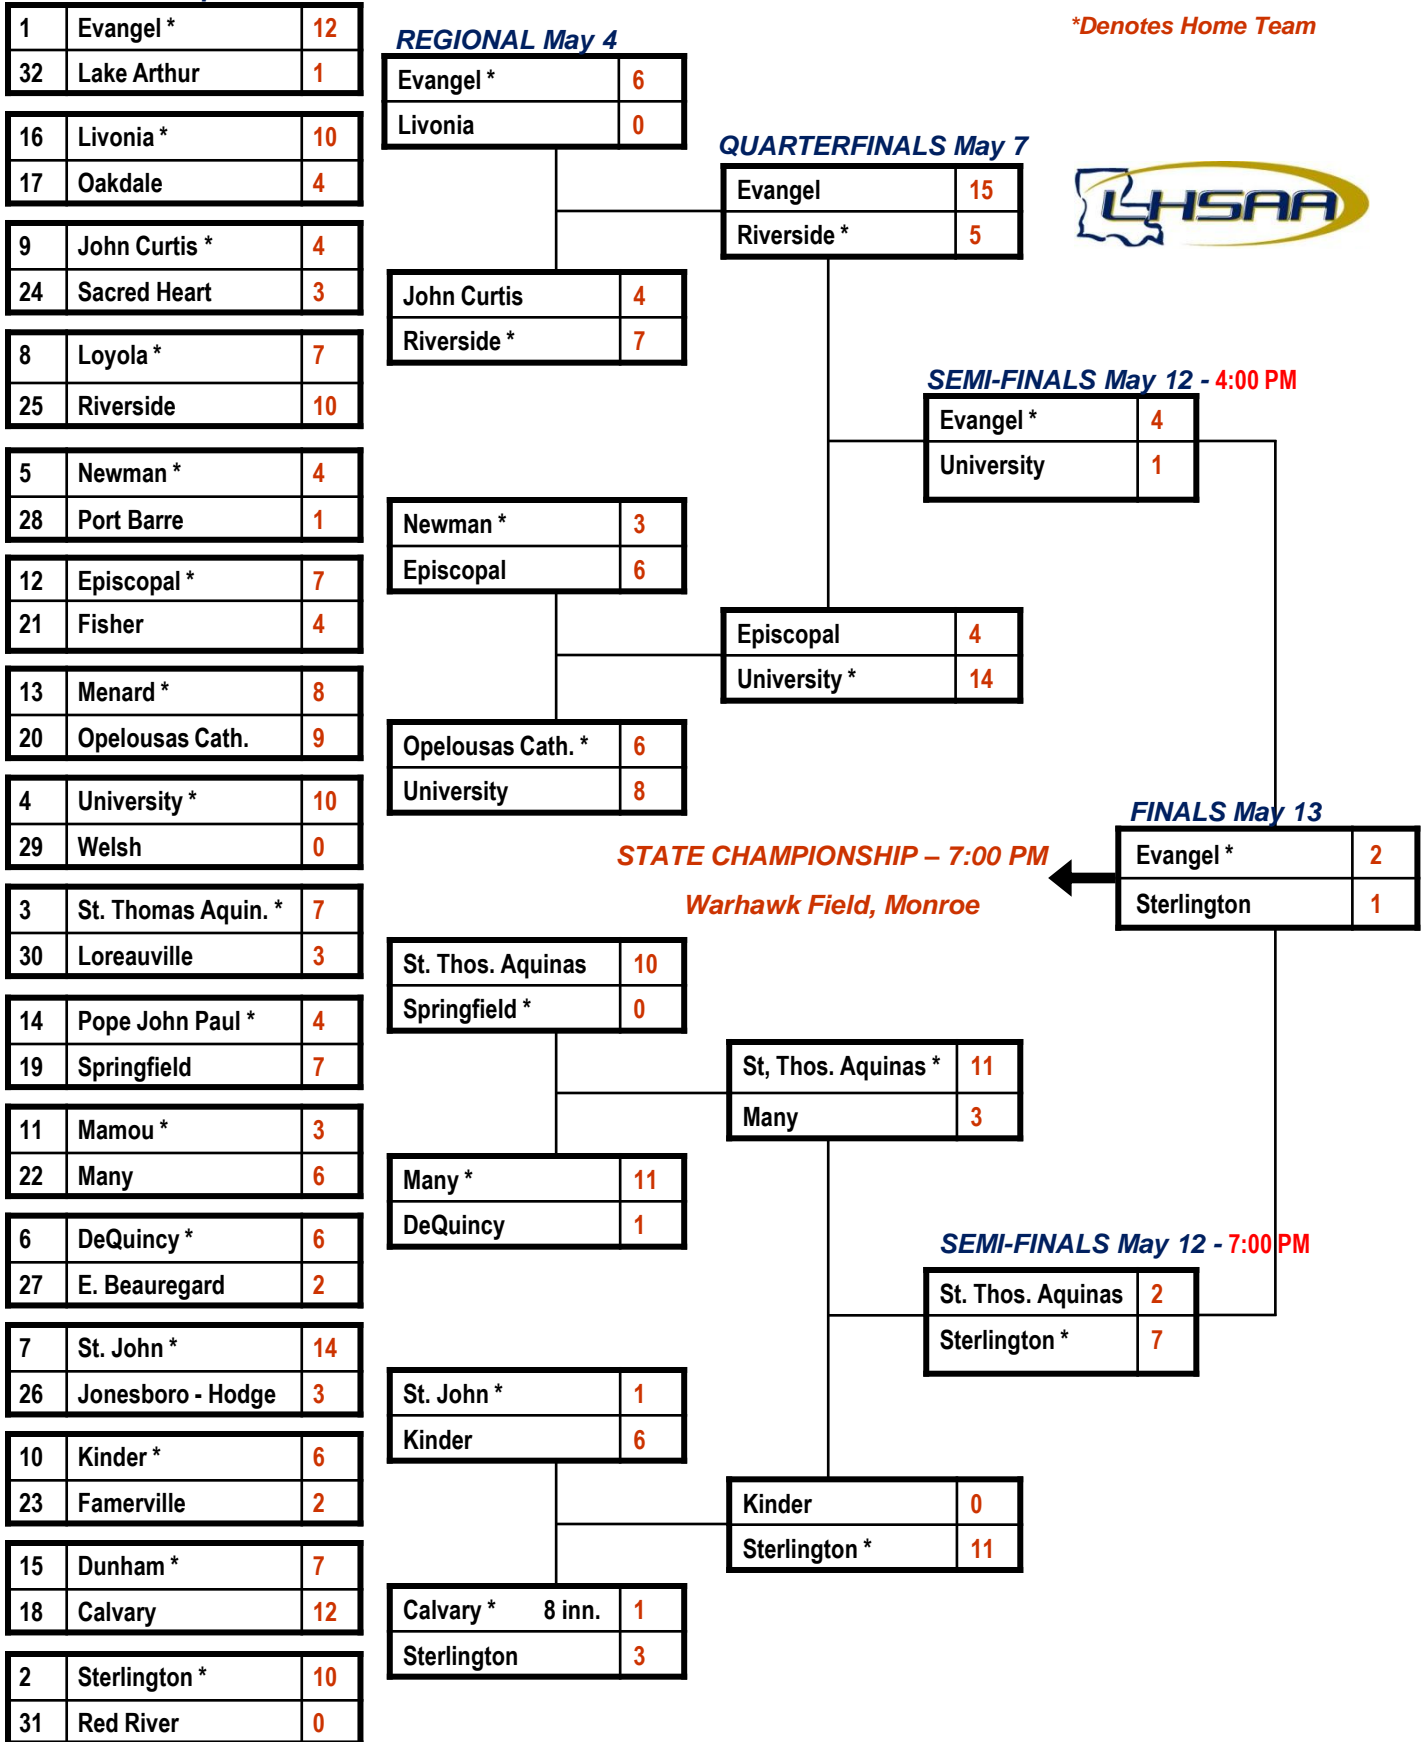

St. Thos. Aquinas	2
Sterlington *	7

*STATE CHAMPIONSHIP - 7:00 PM*

*Warhawk Field, Monroe*

*FINALS May 13*

Evangel *	2
Sterlington	1