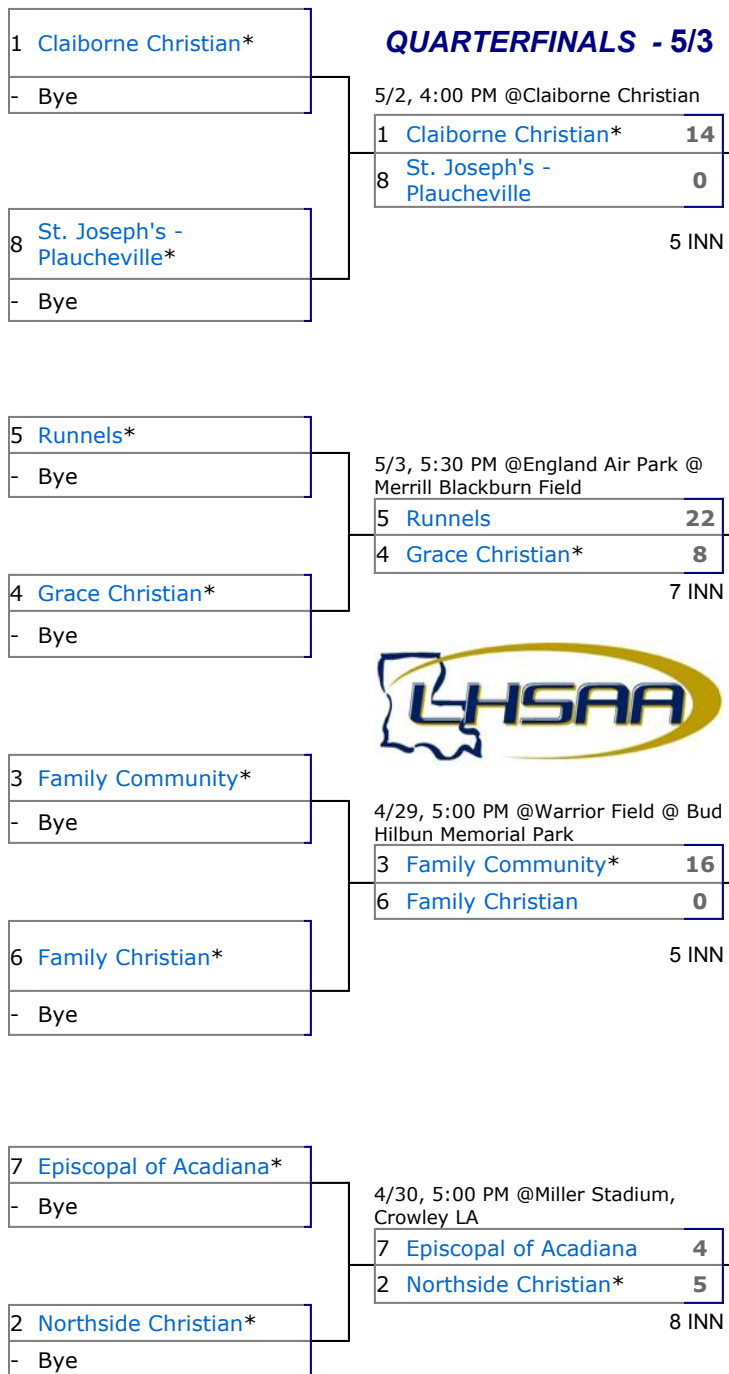

2019 LHSAA Baseball Playoff Bracket - Division V

Regional - 4/26

*Denotes Home Team

**Allstate Sugar Bowl/LHSAA Baseball
State Tournament
May 8 - 11, 2019
McMurry Park, Sulphur, LA**