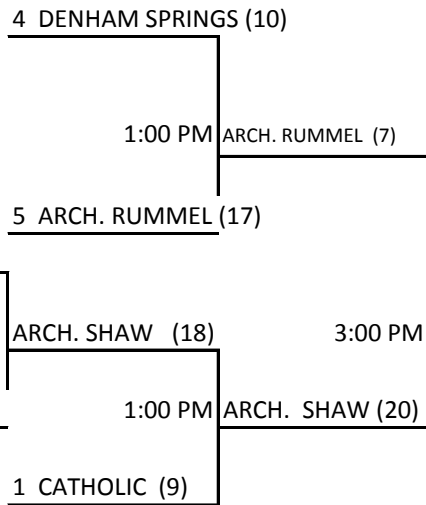

2010 LHSAA BOYS' BOWLING BRACKETS

**Baton Rouge/New Orleans
Bi-Regional
Metro Bowl, Baton Rouge LA**

**Lafayette/Lake Charles/Shreveport
Bi-Regional
Lafayette Lanes, Lafayette, LA**

Tuesday, April 6, 2010

**Final Four
Don Carter's Baton Rouge, LA**

Friday, April 16, 2010

Brother Martin 12

Barbe 15

Barbe (H) 19 vs. Arch. Shaw (V) 8

**State Semi Finals
April 16, 2010 11:00 am**

Tuesday, April 6, 2010

ARCH. SHAW 24