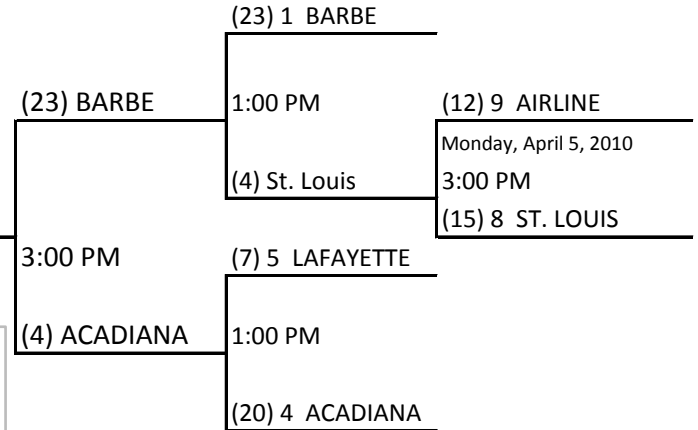

2010 LHSAA BOYS' BOWLING BRACKETS

**Baton Rouge/New Orleans
Bi-Regional
Metro Bowl, Baton Rouge LA**

**Lafayette/Lake Charles/Shreveport
Bi-Regional
Lafayette Lanes, Lafayette, LA**

Tuesday, April 6, 2010

**Final Four
Don Carter's Baton Rouge, LA**

Friday, April 16, 2010

Brother Martin 12

Barbe 15

Barbe (H) 19 vs. Arch. Shaw (V) 8

**State Semi Finals
April 16, 2010 11:00 am**

Tuesday, April 6, 2010

ARCH. SHAW 24

PARKWAY 3

State Semi Finals April 16, 2010 11:00 am

**BARBE
State Champions**