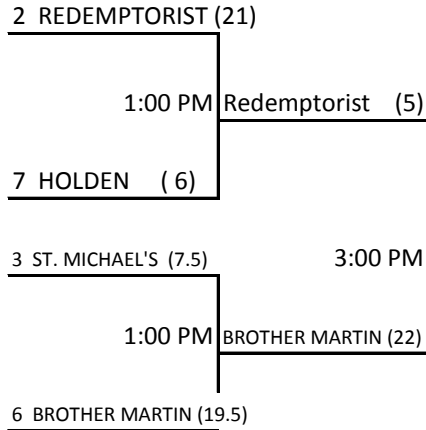

2010 LHSAA BOYS' BOWLING BRACKETS

**Baton Rouge/New Orleans
Bi-Regional
Metro Bowl, Baton Rouge LA**

**Lafayette/Lake Charles/Shreveport
Bi-Regional
Lafayette Lanes, Lafayette, LA**

Tuesday, April 6, 2010

**Final Four
Don Carter's Baton Rouge, LA**

Friday, April 16, 2010

Brother Martin 12

Barbe 15

Barbe (H) 19 vs. Arch. Shaw (V) 8

**State Semi Finals
April 16, 2010 11:00 am**

Tuesday, April 6, 2010

ARCH. SHAW 24