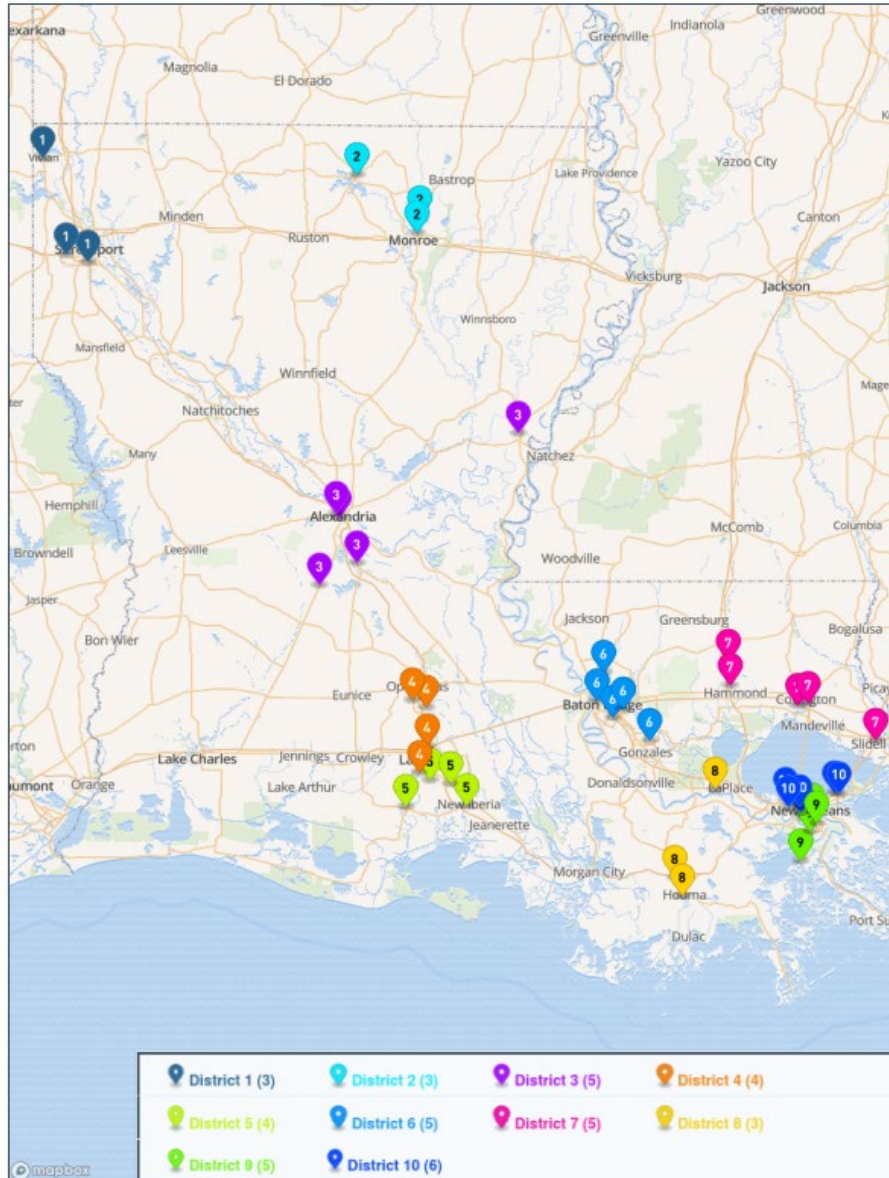

Boys Soccer District - v.1 Division IV (43 Schools)

Boys Soccer Division IV Final

District 1

- Calvary Baptist
- Evangel Christian
- North Caddo

District 3

- Delta Charter
- Glenmora
- Grace Christian
- Holy Savior Menard
- Rapides

District 5

- Ascension Episcopal
- Catholic - N.I.
- Episcopal of Acadiana
- Vermilion Catholic

District 7

- Christ Episcopal School
- Independence
- Northlake Christian
- Pope John Paul II
- St. Thomas Aquinas

District 9

- Fisher
- International H.S. of New Orleans
- Isidore Newman
- Jefferson Rise Charter
- Thomas Jefferson

District 2

- Ouachita Christian
- St. Frederick
- Union Parish

District 4

- Berchmans Academy
- Lafayette Christian
- Westminster Christian
- Westminster Christian - Lafayette

District 6

- Ascension Christian
- Baker
- Capitol
- Dunham
- Episcopal

District 8

- Covenant Christian
- Houma Christian
- Riverside Academy

District 10

- Ecole Classique
- Living School of New Orleans
- Lycee Francais de la Nouvelle Orleans
- Metairie Park Country Day
- Sarah T. Reed
- St. Martin's Episcopal