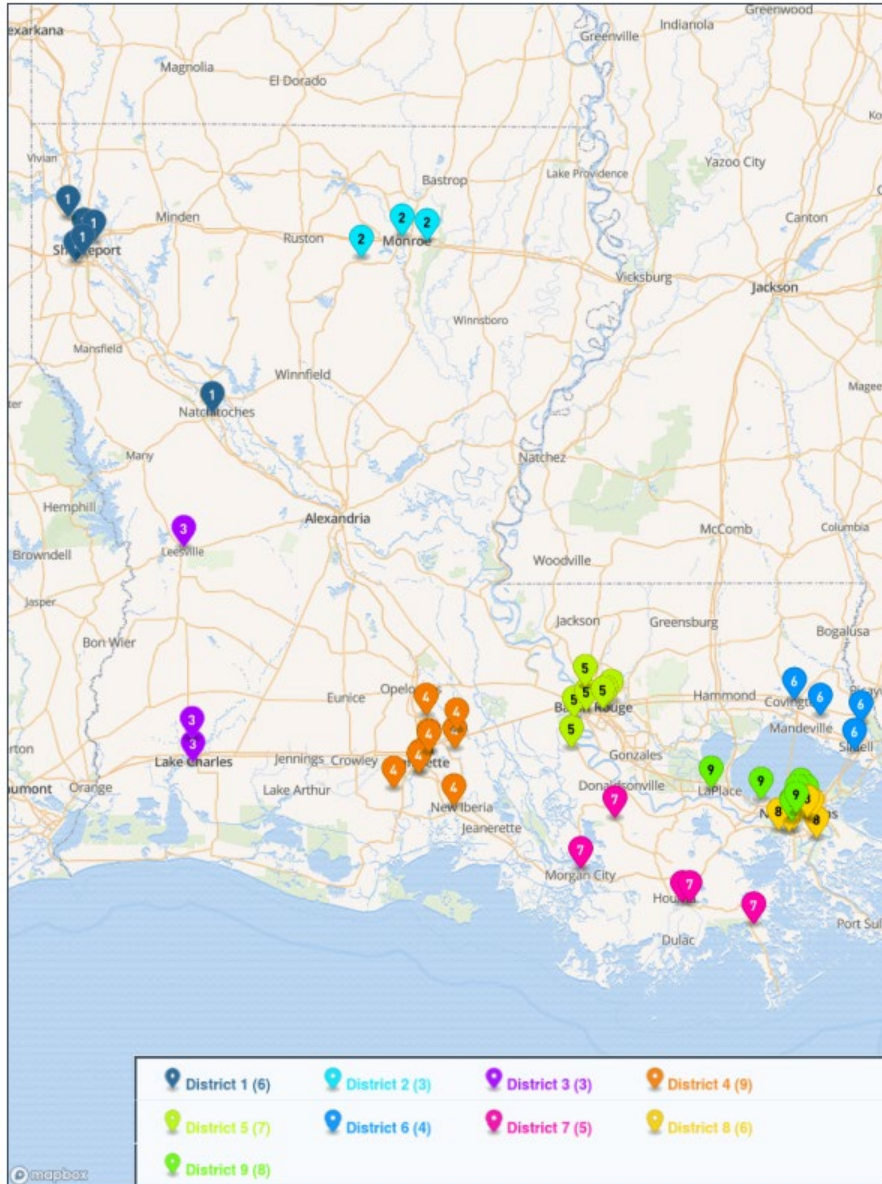

Volleyball District - v.1 Volleyball - Division II (51 Schools)

Volleyball Division II Final

District 1

- Booker T. Washington - Shr.
- Caddo Magnet
- Natchitoches Central
- Northwood - Shrev.
- Southwood
- Woodlawn - Shrev.

District 2

- Neville
- Ouachita Parish
- West Ouachita

District 3

- LaGrange
- Leesville
- Sam Houston

District 4

- Beau Chene
- Breaux Bridge
- Cecilia
- Comeaux
- David Thibodaux
- North Vermilion
- St. Thomas More
- Teurlings Catholic
- Westgate

District 5

- Belaire
- Broadmoor
- Brusly
- McKinley
- Plaquemine
- Scotlandville
- Tara

District 6

- Lakeshore
- Pearl River
- Salmen
- St. Scholastica

District 7

- A.J. Ellender
- Assumption
- Morgan City
- South Lafourche
- South Terrebonne

District 8

- Academy of Our Lady
- Belle Chasse
- Edna Karr
- L. W. Higgins
- New Orleans Military & Maritime
- Patrick Taylor - Science/Tech.

District 9

- Ben Franklin
- East St. John
- Eleanor McMain
- George Washington Carver
- Kenner Discovery Health Science
- McDonogh #35
- The Willow School
- Warren Easton