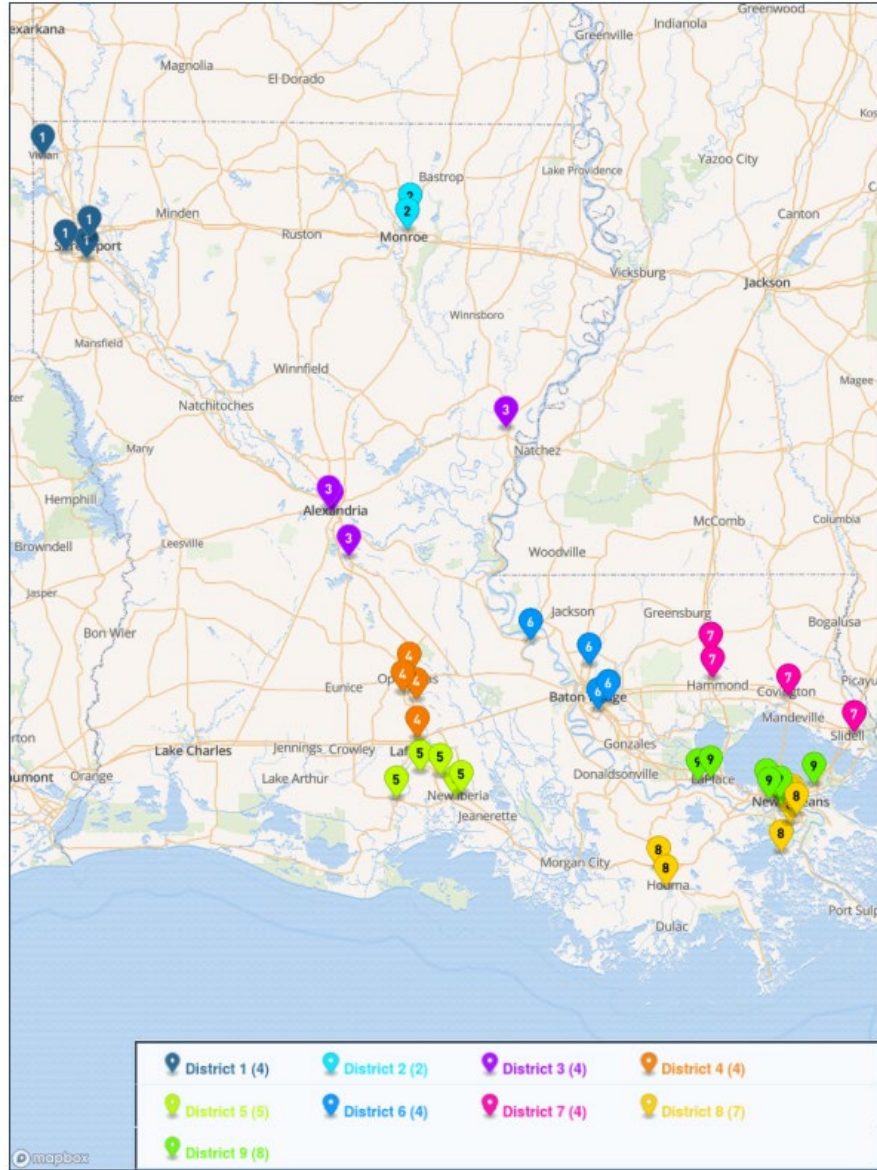

Girls Soccer District - v.1 Division IV (42 Schools)

Girls Soccer Division IV

Final

District 1

- Calvary Baptist
- Evangel Christian
- Loyola Prep
- North Caddo

District 3

- Delta Charter
- Grace Christian
- Holy Savior Menard
- Rapides

District 5

- Ascension Episcopal
- Catholic - N.I.
- Episcopal of Acadiana
- Highland Baptist
- Vermilion Catholic

District 7

- Independence
- Northlake Christian
- Pope John Paul II
- St. Thomas Aquinas

District 9

- Ecole Classique
- Isidore Newman
- Living School of New Orleans
- Lycee Francais de la Nouvelle Orleans
- Metairie Park Country Day
- Riverside Academy
- St. Charles
- St. Martin's Episcopal

District 2

- Ouachita Christian
- St. Frederick

District 4

- Acad. of Sacred Heart - G.C.
- Lafayette Christian
- Opelousas Catholic
- Westminster Christian

District 6

- Baker
- Catholic - P.C.
- Dunham
- Episcopal

District 8

- Covenant Christian
- Fisher
- Houma Christian
- International H.S. of New Orleans
- Jefferson Rise Charter
- Louise McGehee
- Thomas Jefferson