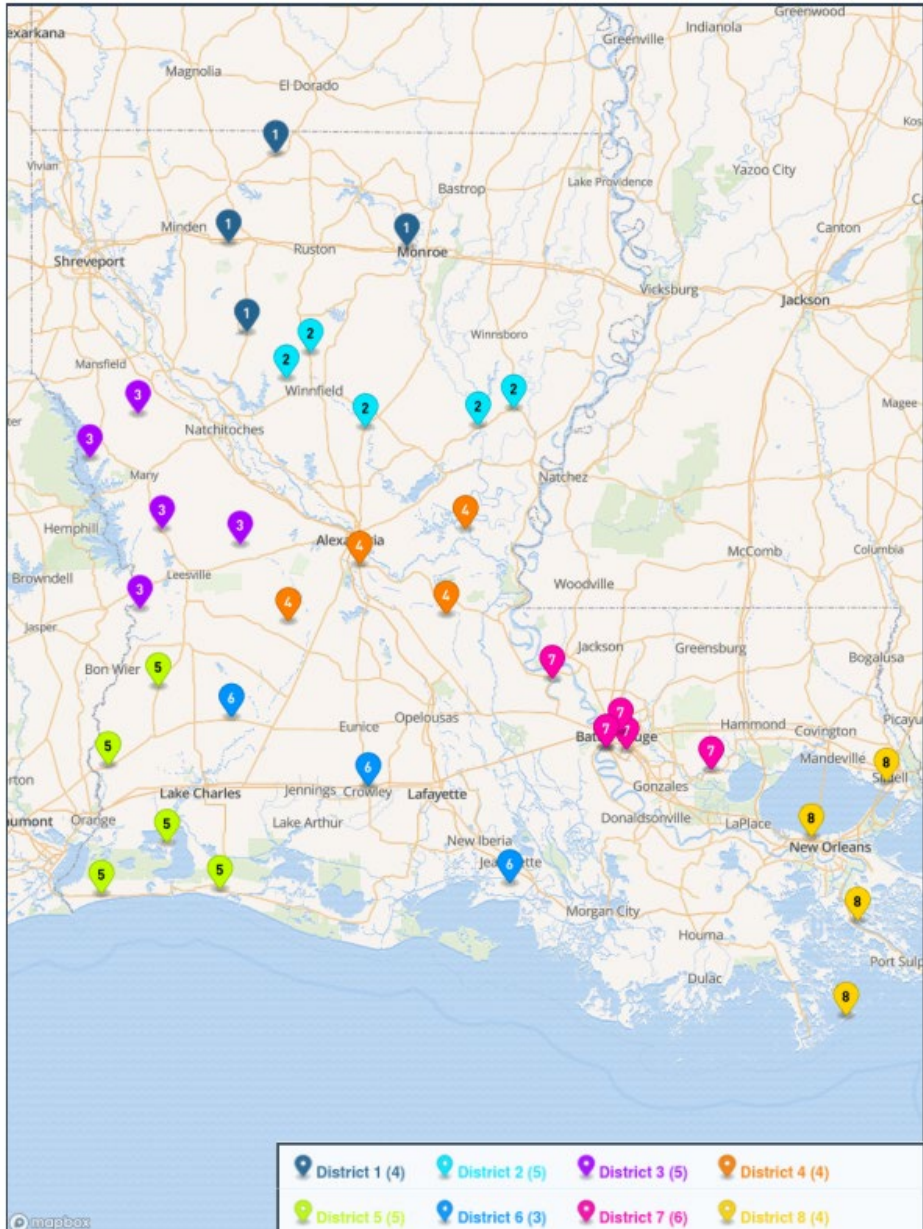

Basic Class - v.3 Johnson Bayou - Starks - Singer Class C (36 Schools)

District 1

- Claiborne Christian
- Gibsland-Coleman
- Saline
- Summerfield

District 2

- Calvin
- Dodson
- Georgetown
- Harrisonburg
- Sicily Island

District 3

- Ebarb
- Evans
- Hornbeck
- Pleasant Hill
- Simpson

District 4

- Alexandria Country Day
- Central - Jonesville
- Plainview
- St. Joseph's - Plaquemine

District 5

- Hackberry
- Johnson Bayou
- Singer
- South Cameron
- Starks

District 6

- Northside Christian
- Reeves
- V.B. Glencoe Charter

District 7

- False River
- Family Christian
- Jehovah-Jireh
- La. School for Deaf
- La. School for Visually Impaired
- Maurepas

District 8

- First Baptist Christian
- Grand Isle
- Lutheran
- Phoenix