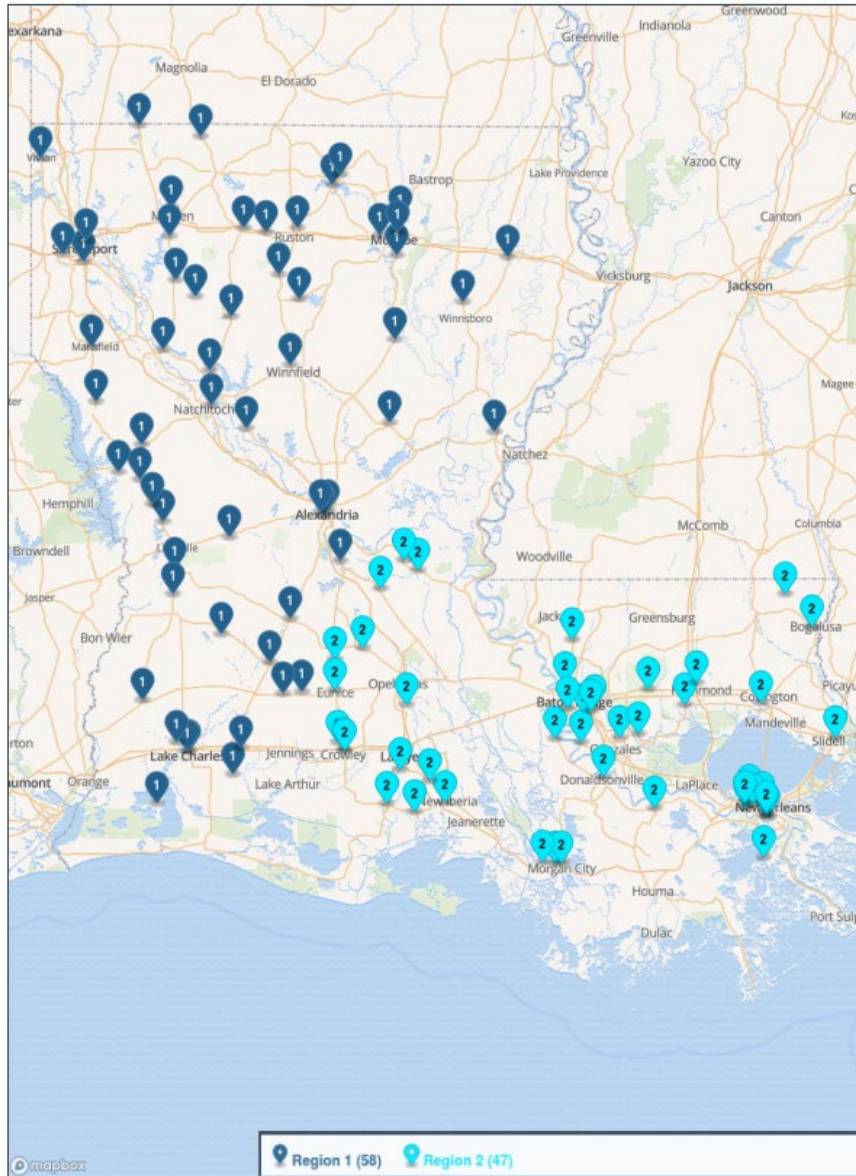

Girls Golf District - v.1 Division II (105 Schools)

Girls Golf Division II Final

Region 1

- Anacoco
- Arcadia
- Basile
- Bell City
- Bolton
- Caldwell Parish
- Calvary Baptist
- Castor
- Cedar Creek
- Claiborne Christian
- Converse
- D'Arbonne Woods Charter
- Delhi Charter
- Delta Charter
- DeQuincy
- East Beauregard
- Elton
- Evangel Christian
- Family Community
- Florien
- Glenbrook
- Grace Christian
- Hackberry
- Hamilton Christian
- Haynesville
- Hicks
- Holy Savior Menard
- Hornbeck
- Jena
- Lacassine
- Lakeside
- Lakeview
- Loyola Prep
- Mansfield
- Mary
- Montgomery
- Negreet
- North Caddo
- North Webster
- Oakdale
- Oberlin
- Ouachita Christian
- Pickering
- Quitman
- Rapides
- Red River
- Richwood
- Ringgold
- Rosepine
- Saline
- Simsboro
- St. Frederick
- St. Louis Catholic
- St. Mary's
- Union Parish
- Westlake
- Weston
- Winnfield

Region 2

- Acad. of Sacred Heart - G.C.
- Acad. of Sacred Heart - N.O.
- Ascension Catholic
- Ascension Christian
- Avoyelles
- Avoyelles Public Charter
- Berwick
- Bogalusa
- Bunkie
- Catholic - N.I.
- Central Catholic
- Christ Episcopal School
- Crowley
- De La Salle
- Delcambre
- Doyle
- Dunham
- East Iberville
- Ecole Classique
- Episcopal
- Episcopal of Acadiana
- Fisher
- French Settlement
- Isidore Newman
- John Curtis Christian
- Mamou
- Metairie Park Country Day
- Northside Christian
- Notre Dame
- Parkview Baptist
- Patterson
- Pine
- Pope John Paul II
- Sacred Heart
- Slaughter Community Charter
- Southern Lab
- Springfield
- St. Edmund
- St. James
- St. John
- St. Martin's Episcopal
- St. Therese Academy
- St. Thomas Aquinas
- University Lab
- Ursuline Academy
- Vermilion Catholic
- Westminster Christian - Lafayette