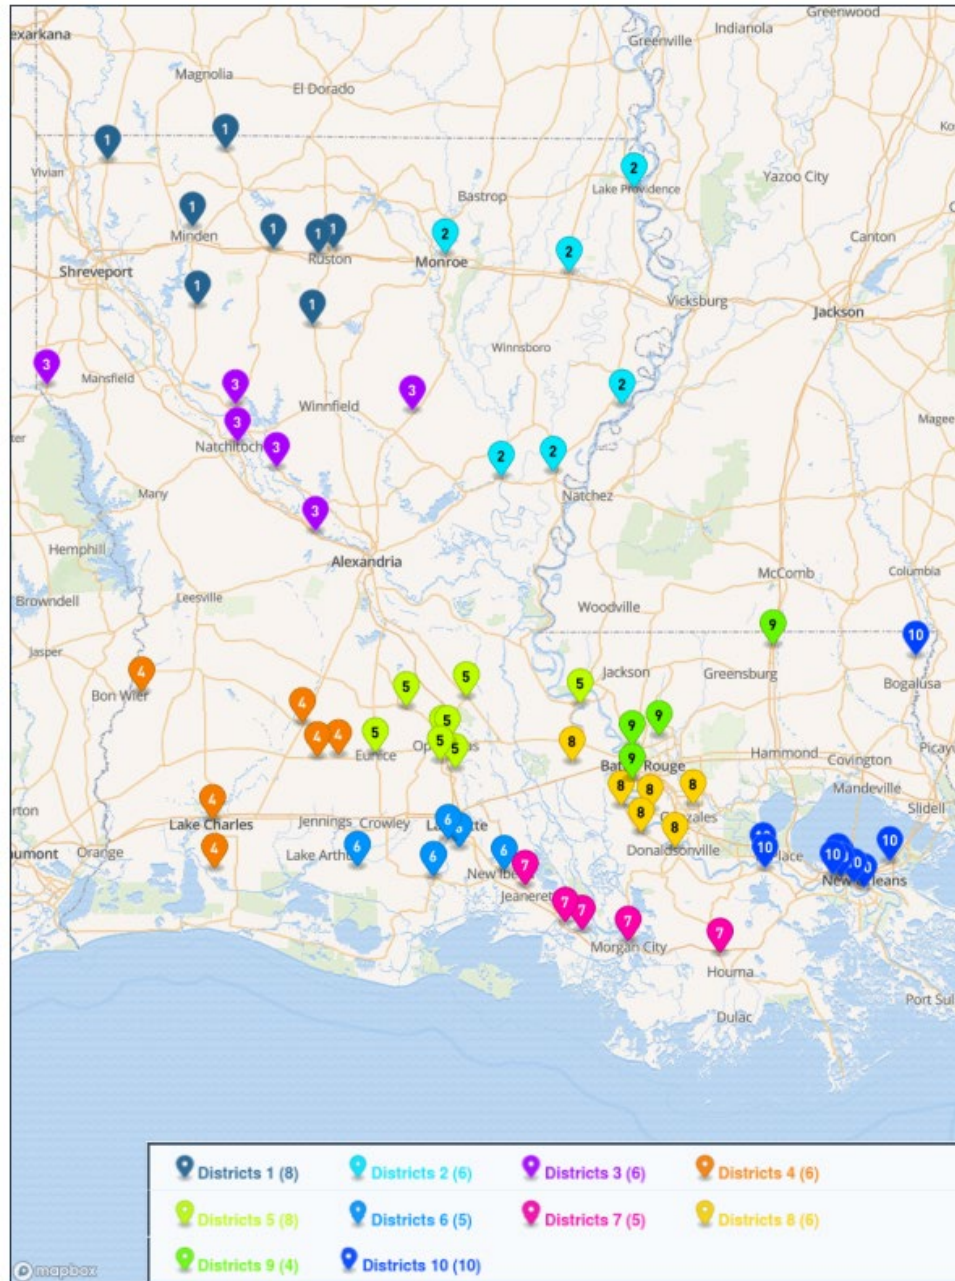

Basic Class - v.4 Ringgold Class 1A (64 Schools)

District 1

- Arcadia
- Cedar Creek
- Glenbrook
- Haynesville
- Jonesboro-Hodge
- Lincoln Preparatory School
- Plain Dealing
- Ringgold

District 3

- Lakeview
- LaSalle
- Logansport
- Montgomery
- Northwood - Lena
- St. Mary's

District 5

- Berchmans Academy
- Catholic - P.C.
- JS Clark Leadership Academy
- North Central
- Opelousas Catholic
- Sacred Heart
- St. Edmund
- Westminster Christian

District 7

- Centerville
- Central Catholic
- Covenant Christian
- Hanson Memorial
- Jeanerette

District 9

- Central Private
- Kentwood
- Southern Lab
- Thrive Academy

District 2

- Block
- Delhi
- Delta Charter
- General Trass
- St. Frederick
- Tensas

District 4

- Basile
- Elton
- Grand Lake
- Hamilton Christian
- Merryville
- Oberlin

District 6

- Ascension Episcopal
- Gueydan
- Highland Baptist
- Vermilion Catholic
- Westminster Christian - Lafayette

District 8

- Ascension Catholic
- Ascension Christian
- East Iberville
- North Iberville
- St. John
- White Castle

District 10

- Crescent City
- Ecole Classique
- Living School of New Orleans
- Louise McGehee
- Lycee Francais de la Nouvelle Orleans
- Riverside Academy
- St. Martin's Episcopal
- St. Therese Academy
- Varnado
- West St. John