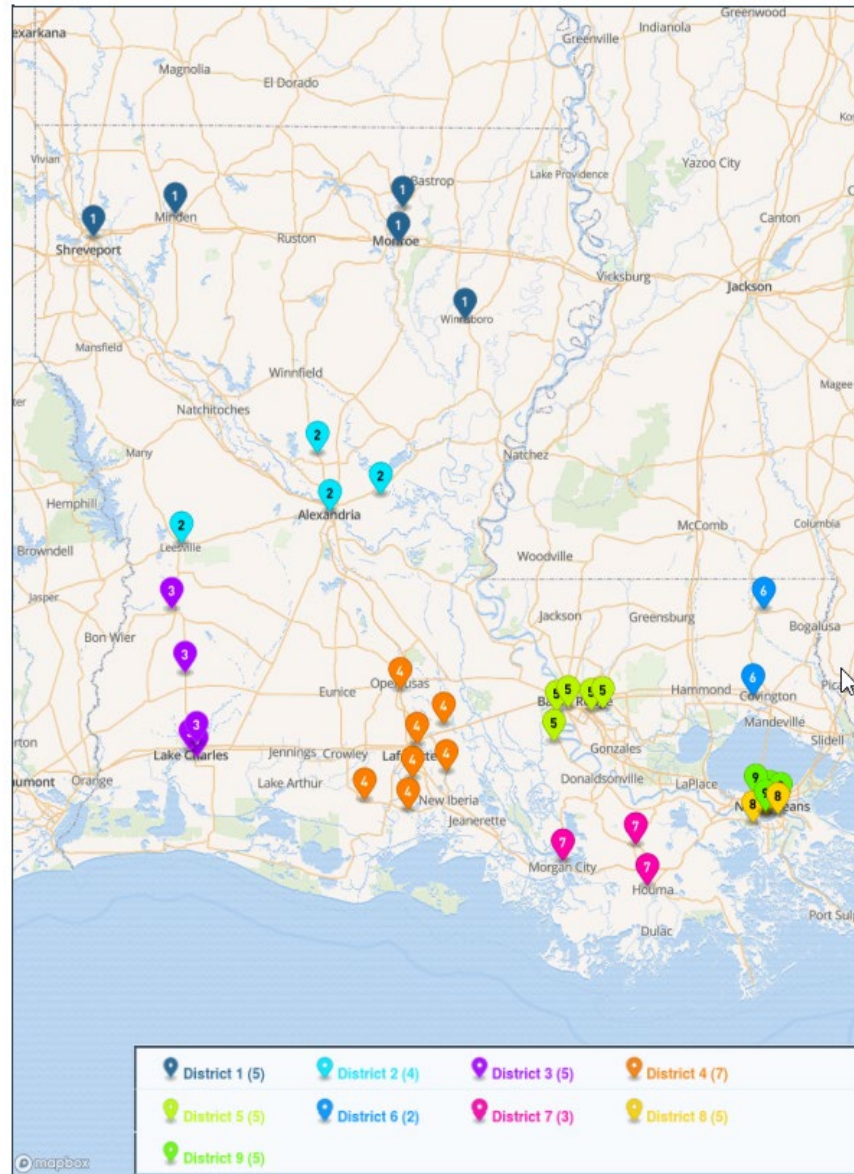

Girls Soccer District - v.1 Division III (41 Schools)

Girls Soccer Division III Final

District 1

- Bossier
- Franklin Parish
- Minden
- Sterlington
- Wossman

District 3

- DeRidder
- Lake Charles College Prep
- South Beauregard
- St. Louis Catholic
- Washington-Marion

District 5

- Brusly
- Parkview Baptist
- Plaquemine
- St. Michael the Archangel
- University Lab

District 7

- E.D. White
- Morgan City
- Vanderbilt Catholic

District 9

- Cabrini
- Eleanor McMain
- Haynes Academy
- Morris Jeff
- Ursuline Academy

District 2

- Bolton
- Buckeye
- Grant
- Leesville

District 4

- Acadiana Renaissance Charter
- Cecilia
- David Thibodaux
- Erath
- Kaplan
- Opelousas
- St. Martinville

District 6

- Archbishop Hannan
- Franklinton

District 8

- Acad. of Sacred Heart - N.O.
- De La Salle
- Lord Beaconsfield Landry
- Patrick Taylor - Science/Tech.
- Young Audiences Charter