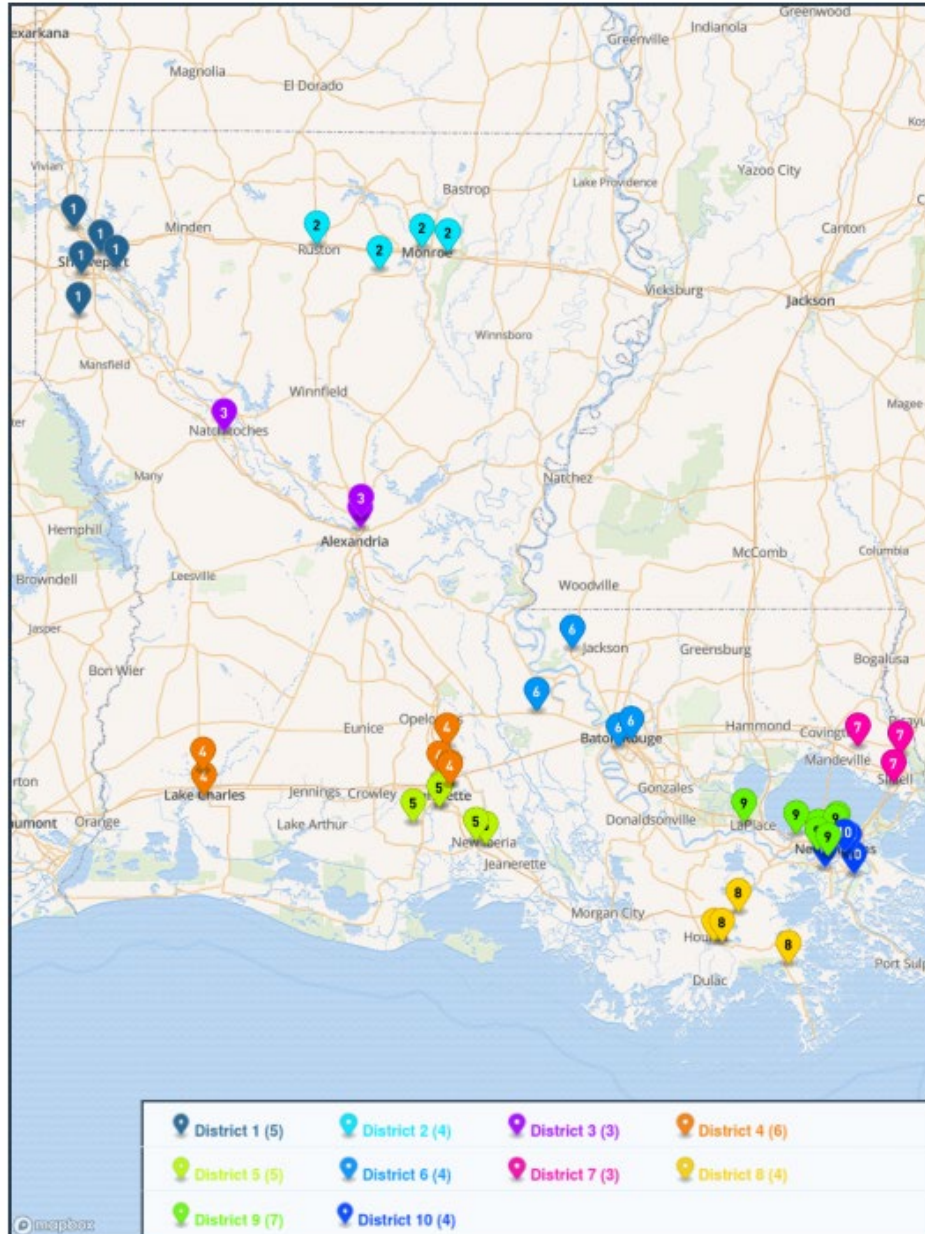

Boys Soccer District - v.2 Pineville Ouachita Parish Division II (45 Schools)

District 1

- Caddo Magnet
- North DeSoto
- Northwood - Shrev.
- Parkway
- Southwood

District 2

District 2

- Neville
- Ouachita Parish
- Ruston
- West Ouachita

District 3

- Natchitoches Central
- Pineville
- Tioga

District 4

- Beau Chene
- Carencro
- David Thibodaux
- LaGrange
- Sam Houston
- Teurlings Catholic

District 5

- Comeaux
- New Iberia
- North Vermilion
- St. Thomas More
- Westgate

District 6

- Liberty
- Livonia
- Tara
- West Feliciana

District 7

- Lakeshore
- Pearl River
- Salmen

District 8

- A.J. Ellender
- Central Lafourche
- South Lafourche
- South Terrebonne

District 9

- Archbishop Rummel
- Ben Franklin
- East St. John
- Holy Cross
- Kenner Discovery Health Science
- Riverdale
- The Willow School

District 10

- Belle Chasse
- Edna Karr
- L. W. Higgins
- New Orleans Military & Maritime