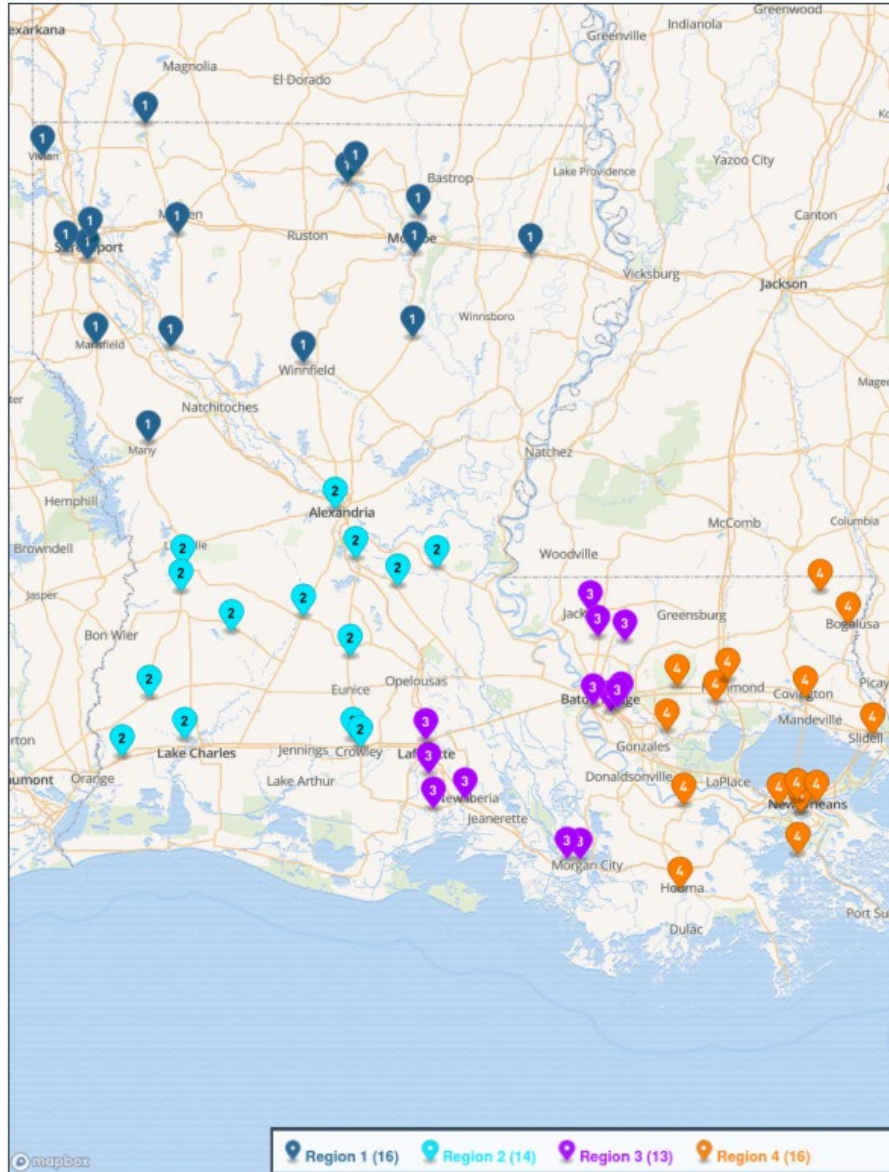

Boys Golf Region - v.1 Division III (59 Schools)

Boys Golf Division III Final

Region 1

- Caldwell Parish
- Calvary Baptist
- D'Arbonne Woods Charter
- Delhi Charter
- Evangel Christian
- Lakeside
- Loyola Prep
- Mansfield
- Mary
- North Caddo
- North Webster
- Ouachita Christian
- Red River
- Richwood
- Union Parish
- Winnfield

Region 2

- Avoyelles
- Bunkie
- Crowley
- DeQuincy
- East Beauregard
- Holy Savior Menard
- Mamou
- Notre Dame
- Oakdale
- Pickering
- Rapides
- Rosepine
- Vinton
- Westlake

Region 3

- Ascension Episcopal
- Berwick
- Catholic - N.I.
- Delcambre
- Dunham
- East Feliciana
- Episcopal
- Lafayette Christian
- Northeast
- Parkview Baptist
- Patterson
- Slaughter Community Charter
- University Lab

Region 4

- Bogalusa
- De La Salle
- Doyle
- Fisher
- French Settlement
- Houma Christian
- Isidore Newman
- John Curtis Christian
- Metairie Park Country Day
- Morris Jeff
- Northlake Christian
- Pine
- Pope John Paul II
- Springfield
- St. James
- St. Thomas Aquinas