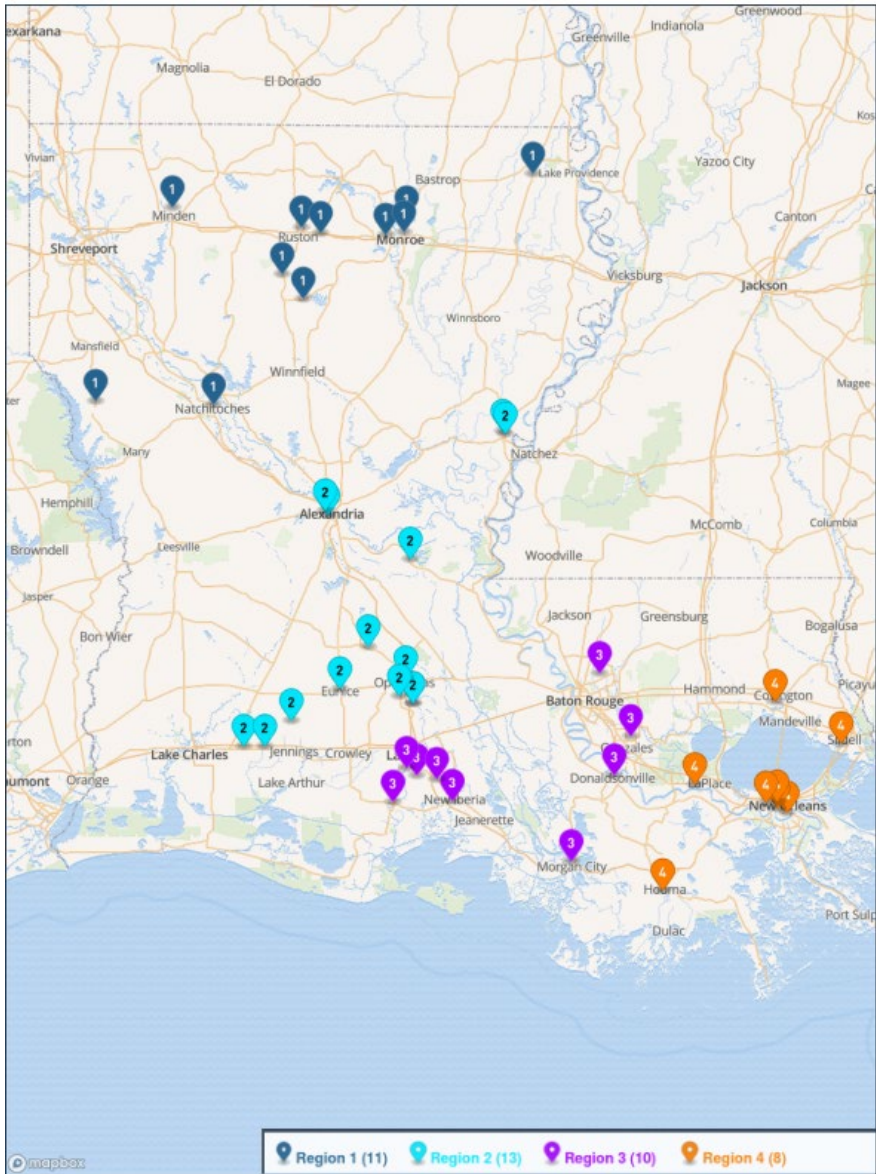

Tennis - Division IV (42 Schools)

Tennis Division IV

Final

Region 1

- Cedar Creek
- Choudrant
- Claiborne Christian
- Converse
- Forest
- Glenbrook
- Ouachita Christian
- Quitman
- St. Frederick
- St. Mary's
- Weston

Region 3

- Acad. of Sacred Heart - G.C.
- Ascension Catholic
- Ascension Christian
- Ascension Episcopal
- Catholic - N.I.
- Central Catholic
- Central Private
- Episcopal of Acadiana
- Vermilion Catholic
- Westminster Christian - Lafayette

Region 2

- Avoyelles Public Charter
- Berchmans Academy
- Delta Charter
- Ferriday
- Grace Christian
- Hathaway
- Holy Savior Menard
- Lacassine
- Opelousas Catholic
- Sacred Heart
- St. Edmund
- Welsh
- Westminster Christian

Region 4

- Christ Episcopal School
- First Baptist Christian
- Houma Christian
- Louise McGehee
- Lycee Francais de la Nouvelle Orleans
- Metairie Park Country Day
- Riverside Academy
- St. Martin's Episcopal