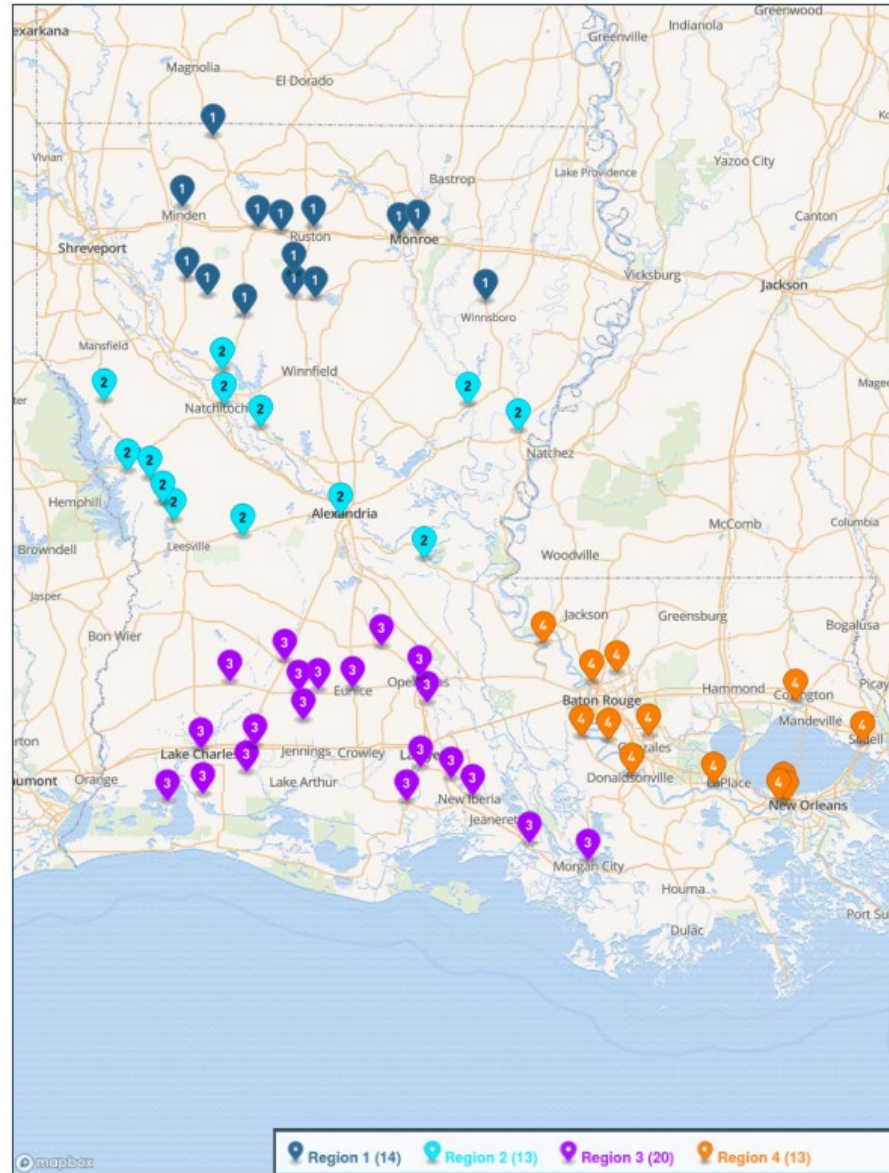

Boys Golf Region - v.1 Division IV (60 Schools)

Boys Golf Division IV

Final

Region 1

- Arcadia
- Castor
- Cedar Creek
- Claiborne Christian
- Family Community
- Glenbrook
- Haynesville
- Jonesboro-Hodge
- Quitman
- Ringgold
- Saline
- Simsboro
- St. Frederick
- Weston

Region 3

- Basile
- Bell City
- Berchmans Academy
- Central Catholic
- Elton
- Episcopal of Acadiana
- Grand Lake
- Hackberry
- Hamilton Christian
- Hanson Memorial
- Hathaway
- Highland Baptist
- Lacassine
- Oberlin
- Opelousas Catholic
- Reeves
- Sacred Heart
- St. Edmund
- Vermilion Catholic
- Westminster Christian - Lafayette

Region 2

- Anacoco
- Avoyelles Public Charter
- Converse
- Delta Charter
- Florien
- Grace Christian
- Harrisonburg
- Hicks
- Hornbeck
- Lakeview
- Montgomery
- Negreet
- St. Mary's

Region 4

- Ascension Catholic
- Ascension Christian
- Catholic - P.C.
- Central Private
- Christ Episcopal School
- East Iberville
- Ecole Classique
- First Baptist Christian
- Riverside Academy
- Southern Lab
- St. John
- St. Martin's Episcopal
- St. Therese Academy