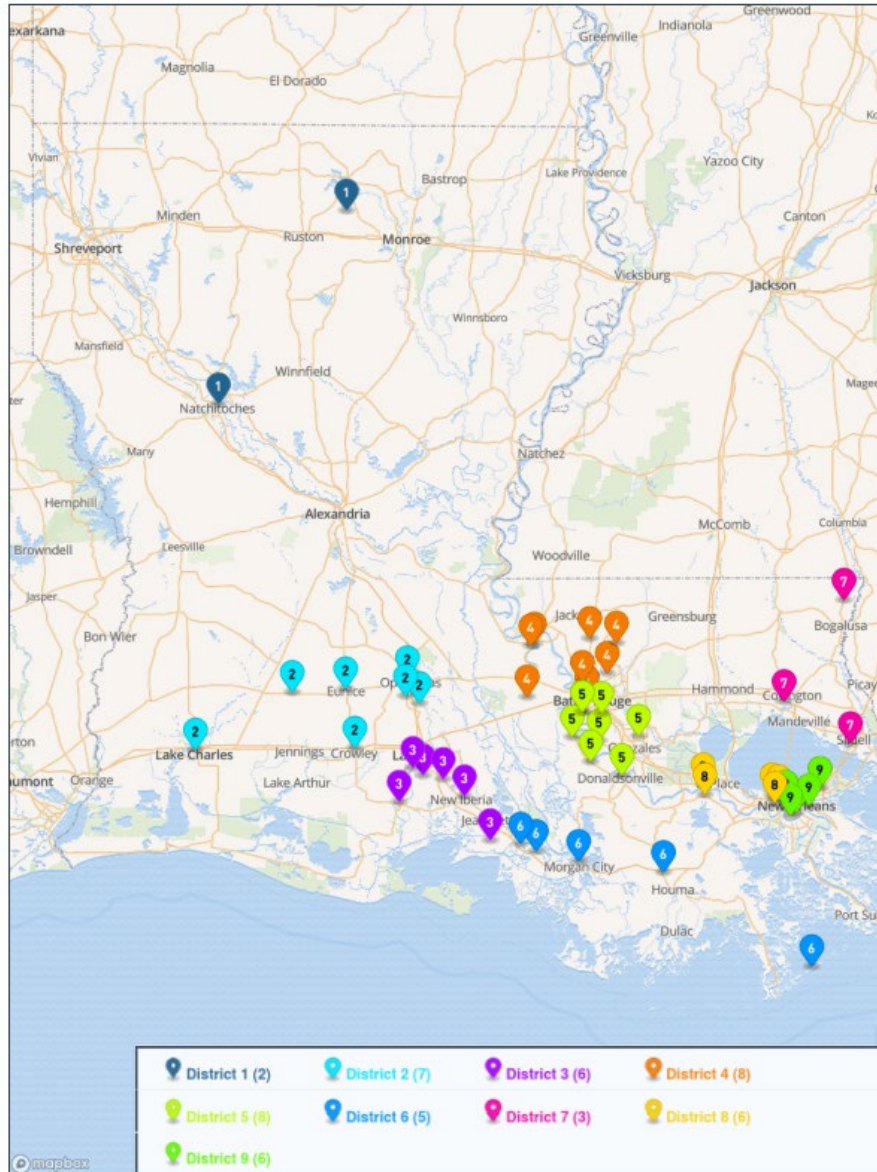

Volleyball District - v.1 Volleyball - Division V (51 Schools)

Volleyball Division V Final

District 1

- Downsville
- St. Mary's

District 3

- Ascension Episcopal
- Episcopal of Acadiana
- Highland Baptist
- V.B. Glencoe Charter
- Vermilion Catholic
- Westminster Christian - Lafayette

District 5

- Ascension Catholic
- Ascension Christian
- East Iberville
- Family Christian
- La. School for Deaf
- St. John
- Thrive Academy
- White Castle

District 7

- Christ Episcopal School
- First Baptist Christian
- Varnado

District 9

- Living School of New Orleans
- Louise McGehee
- Lycee Francais de la Nouvelle Orleans
- Metairie Park Country Day
- M.L. King Charter
- St. Katharine Drexel

District 2

- Acad. of Sacred Heart - G.C.
- Elton
- Hamilton Christian
- JS Clark Leadership Academy
- Northside Christian
- St. Edmund
- Westminster Christian

District 4

- Capitol
- Catholic - P.C.
- Central Private
- False River
- Northeast
- North Iberville
- Slaughter Community Charter
- Southern Lab

District 6

- Centerville
- Central Catholic
- Covenant Christian
- Grand Isle
- Hanson Memorial

District 8

- Crescent City
- Ecole Classique
- Lutheran
- Riverside Academy
- St. Martin's Episcopal
- West St. John