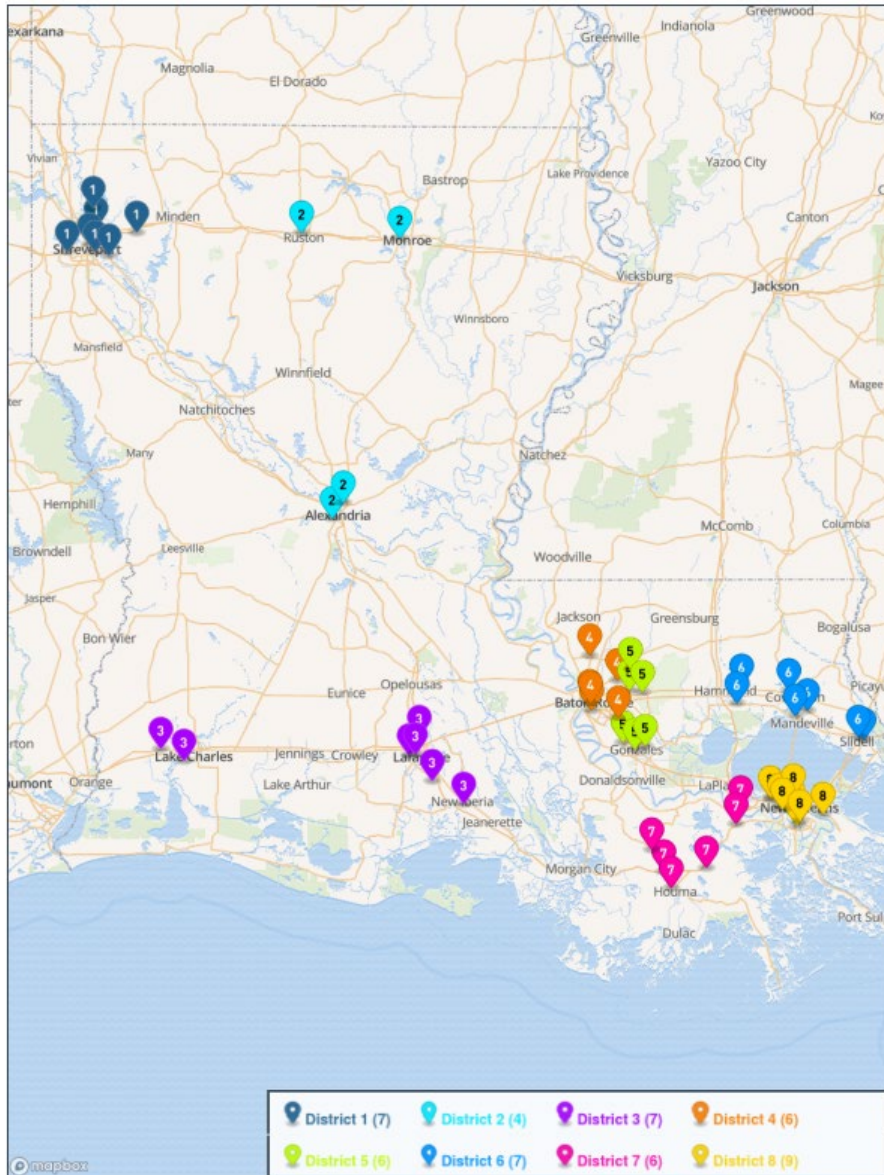

Volleyball District - v.1 Volleyball - Division I (52 Schools)

Volleyball Division I Final

District 1

- Airline
- Benton
- Captain Shreve
- C.E. Byrd
- Haughton
- Huntington
- Parkway

District 3

- Acadiana
- Barbe
- Carencro
- Lafayette
- New Iberia
- Southside
- Sulphur

District 5

- Denham Springs
- Dutchtown
- East Ascension
- Live Oak
- St. Amant
- Walker

District 7

- Central Lafourche
- Destrehan
- Hahnville
- H.L. Bourgeois
- Terrebonne
- Thibodaux

District 2

- Alexandria
- Pineville
- Ruston
- West Monroe

District 4

- Baton Rouge
- Central - B.R.
- Liberty
- St. Joseph's Academy
- Woodlawn - B.R.
- Zachary

District 6

- Covington
- Fontainebleau
- Hammond
- Mandeville
- Northshore
- Ponchatoula
- Slidell

District 8

- Archbishop Chapelle
- Bonnabel
- Chalmette
- Dominican
- East Jefferson
- John Ehret
- Mt. Carmel
- Riverdale
- West Jefferson