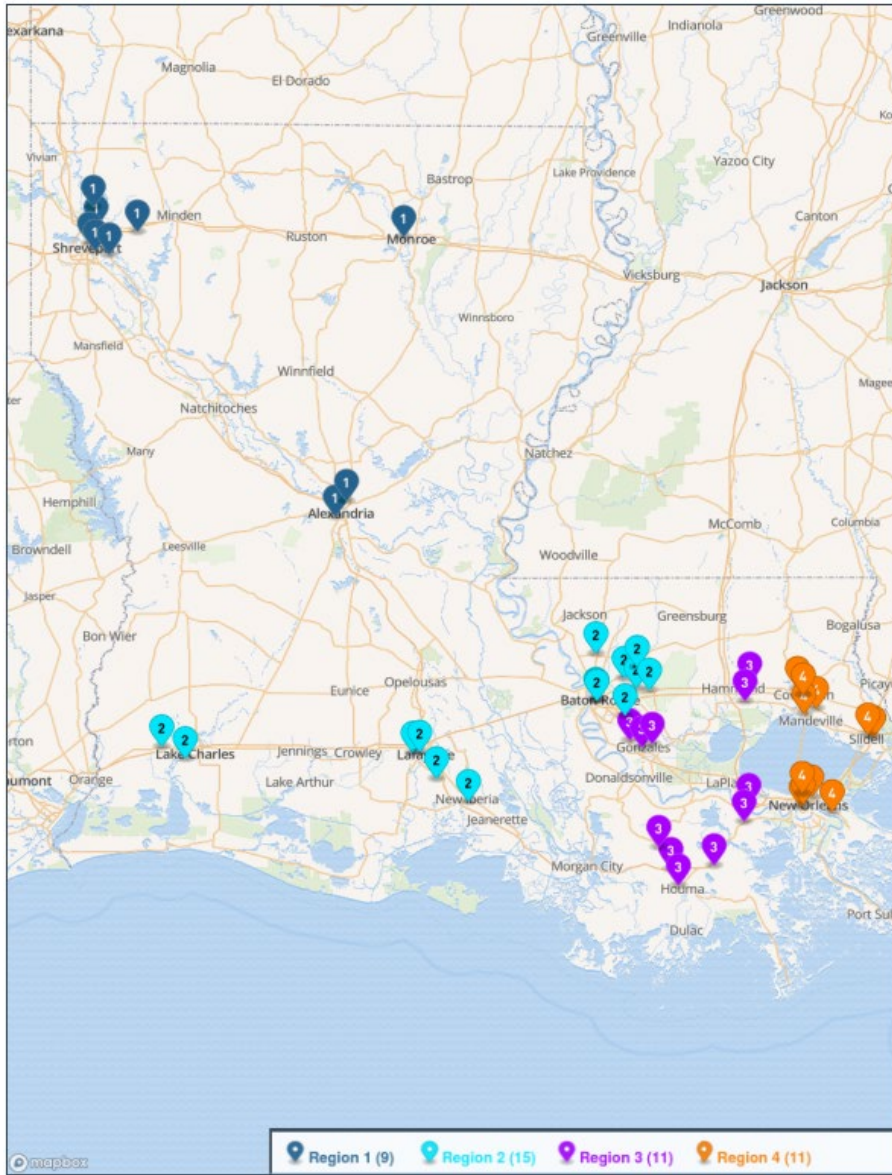

Tennis - Division I Division I (46 Schools)

Tennis Division I Final

Region 1

- Airline
- Alexandria
- Benton
- Captain Shreve
- C.E. Byrd
- Haughton
- Parkway
- Pineville
- West Monroe

Region 2

- Acadiana
- Barbe
- Baton Rouge
- Catholic - B.R.
- Central - B.R.
- Denham Springs
- Lafayette
- Live Oak
- New Iberia
- Southside
- St. Joseph's Academy
- Sulphur
- Walker
- Woodlawn - B.R.
- Zachary

Region 3

- Central Lafourche
- Destrehan
- Dutchtown
- East Ascension
- Hahnville
- Hammond
- H.L. Bourgeois
- Ponchatoula
- St. Amant
- Terrebonne
- Thibodaux

Region 4

- Brother Martin
- Chalmette
- Covington
- Dominican
- Fontainebleau
- Jesuit
- Mandeville
- Mt. Carmel
- Northshore
- Slidell
- St. Paul's