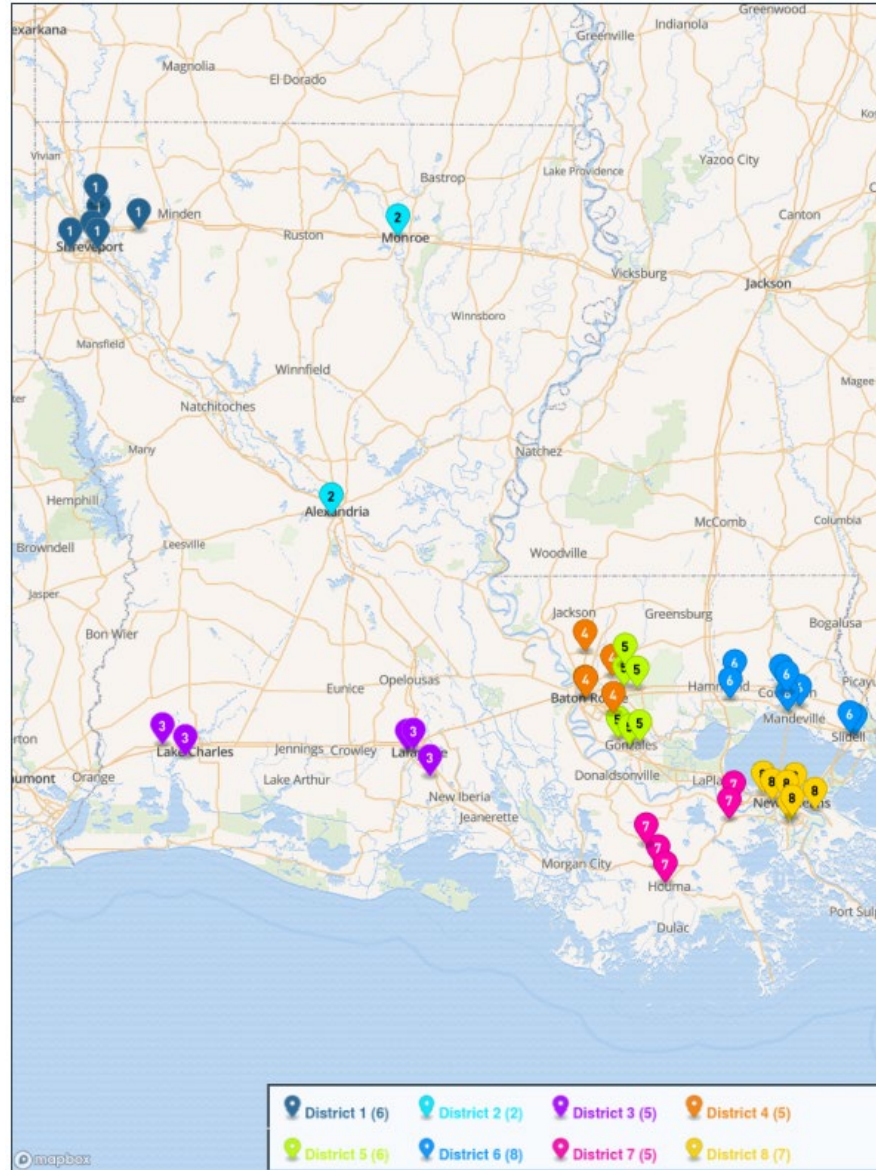

Boys Soccer District - v.1 Division I (44 Schools)

Boys Soccer Division I

Final

District 1

- Airline
- Benton
- Captain Shreve
- C.E. Byrd
- Haughton
- Huntington

District 3

- Acadiana
- Barbe
- Lafayette
- Southside
- Sulphur

District 5

- Denham Springs
- Dutchtown
- East Ascension
- Live Oak
- St. Amant
- Walker

District 7

- Destrehan
- Hahnville
- H.L. Bourgeois
- Terrebonne
- Thibodaux

District 2

- Alexandria
- West Monroe

District 4

- Baton Rouge
- Catholic - B.R.
- Central - B.R.
- Woodlawn - B.R.
- Zachary

District 6

- Covington
- Fontainebleau
- Hammond
- Mandeville
- Northshore
- Ponchatoula
- Slidell
- St. Paul's

District 8

- Bonnabel
- Brother Martin
- Chalmette
- East Jefferson
- Jesuit
- John Ehret
- West Jefferson