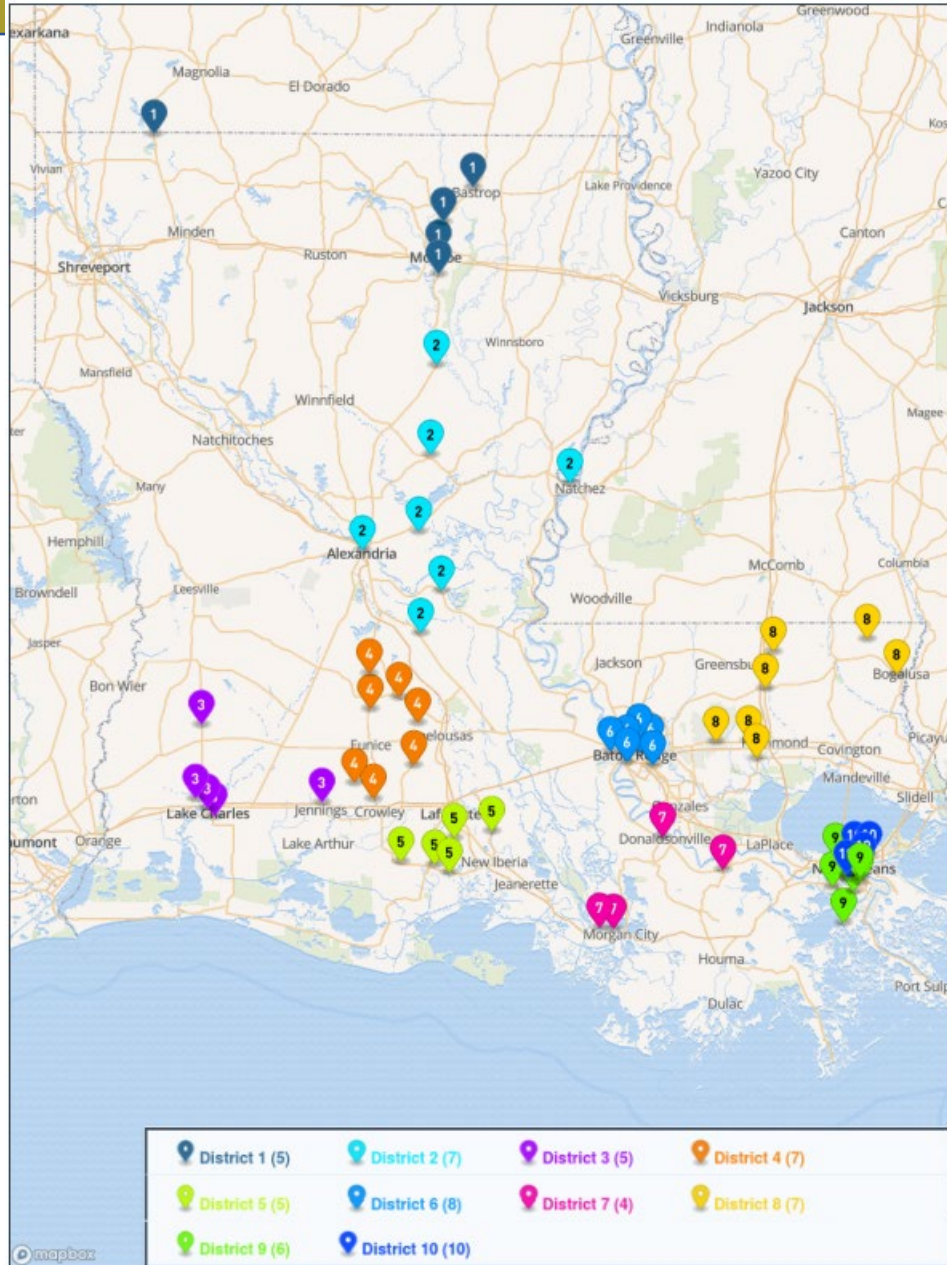

District - v.4 H - LB - CP Class 3A (64 Schools)

District 1

- Bastrop
- Carroll
- North Webster
- Richwood
- Sterlington

District 3

- Jennings
- Lake Charles College Prep
- South Beauregard
- St. Louis Catholic
- Westlake

District 5

- Abbeville
- Acadiana Renaissance Charter
- Erath
- Kaplan
- St. Martinville

District 7

- Berwick
- Donaldsonville
- Patterson
- St. James

District 9

- Fisher
- Haynes Academy
- Jefferson Rise Charter
- Patrick Taylor - Science/Tech.
- Thomas Jefferson
- Young Audiences Charter

District 2

- Bolton
- Buckeye
- Bunkie
- Caldwell Parish
- Jena
- Marksville
- Vidalia

District 4

- Church Point
- Crowley
- Iota
- Mamou
- Northwest
- Pine Prairie
- Ville Platte

District 6

- Collegiate Baton Rouge
- Geo Next Generation
- Glen Oaks
- Helix Mentorship Academy
- Madison Prep
- Parkview Baptist
- Port Allen
- University Lab

District 8

- Albany
- Amite
- Bogalusa
- Doyle
- Jewel Sumner
- Pine
- Springfield

District 10

- Acad. of Sacred Heart - N.O.
- Booker T. Washington - N.O.
- Cabrini
- De La Salle
- John F. Kennedy
- Livingston Collegiate
- Lord Beaconsfield Landry
- Morris Jeff
- Sophie B. Wright
- Ursuline Academy