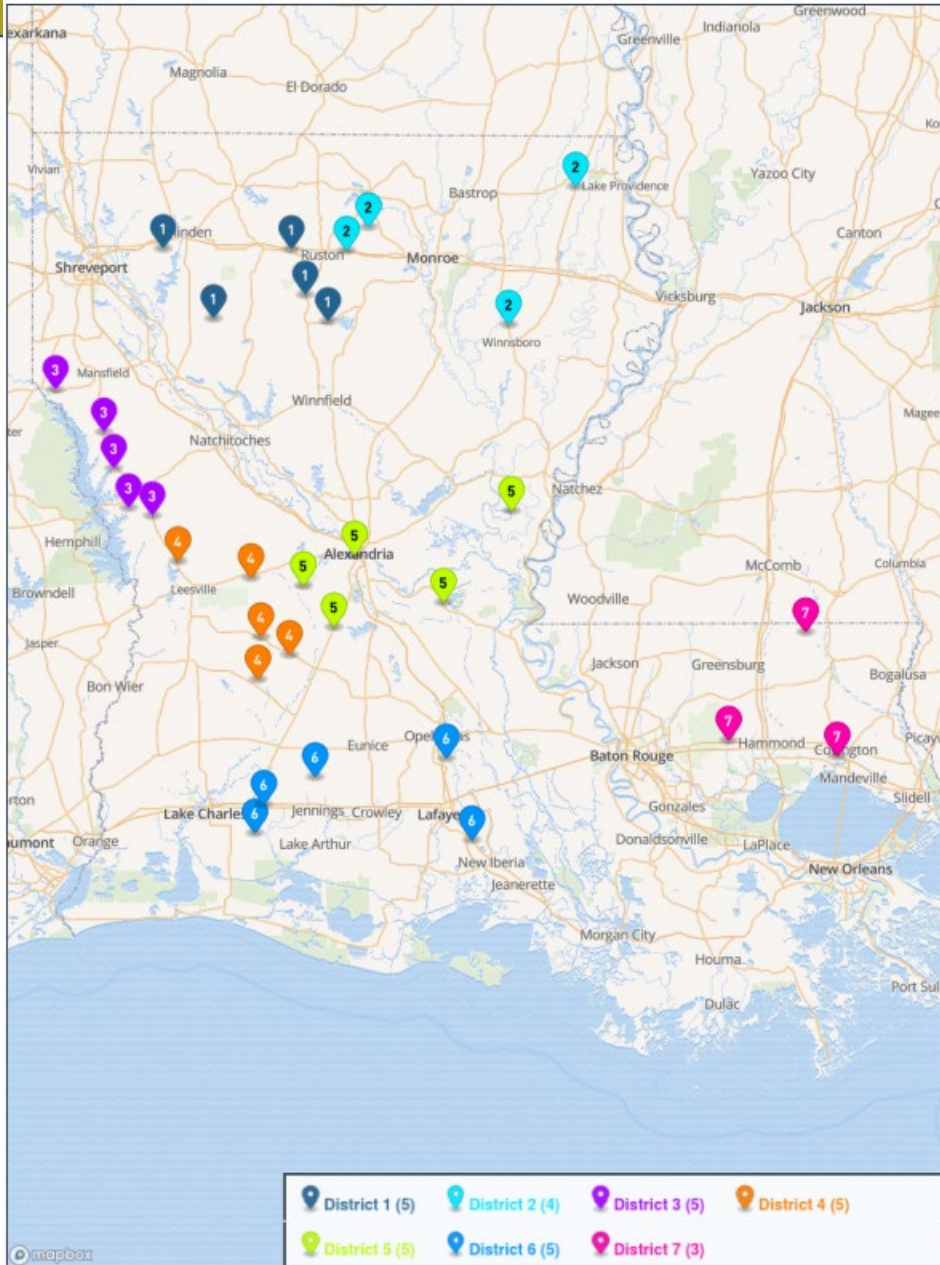

Basic Class - v.1 Class B (32 Schools)

District 1

- Castor
- Doyline
- Quitman
- Simsboro
- Weston

District 2

- Converse
- Florien
- Negreet
- Stanley
- Zwolle

District 3

- Avoyelles Public Charter
- Glenmora
- Grace Christian
- Monterey
- Oak Hill

District 4

- Christ Episcopal School
- Holden
- Mt. Hermon

District 5

- Choudrant
- Downsville
- Family Community
- Forest

District 6

- Anacoco
- Elizabeth
- Fairview
- Hicks
- Pitkin

District 7

- Acad. of Sacred Heart - G.C.
- Bell City
- Episcopal of Acadiana
- Hathaway
- Lacassine