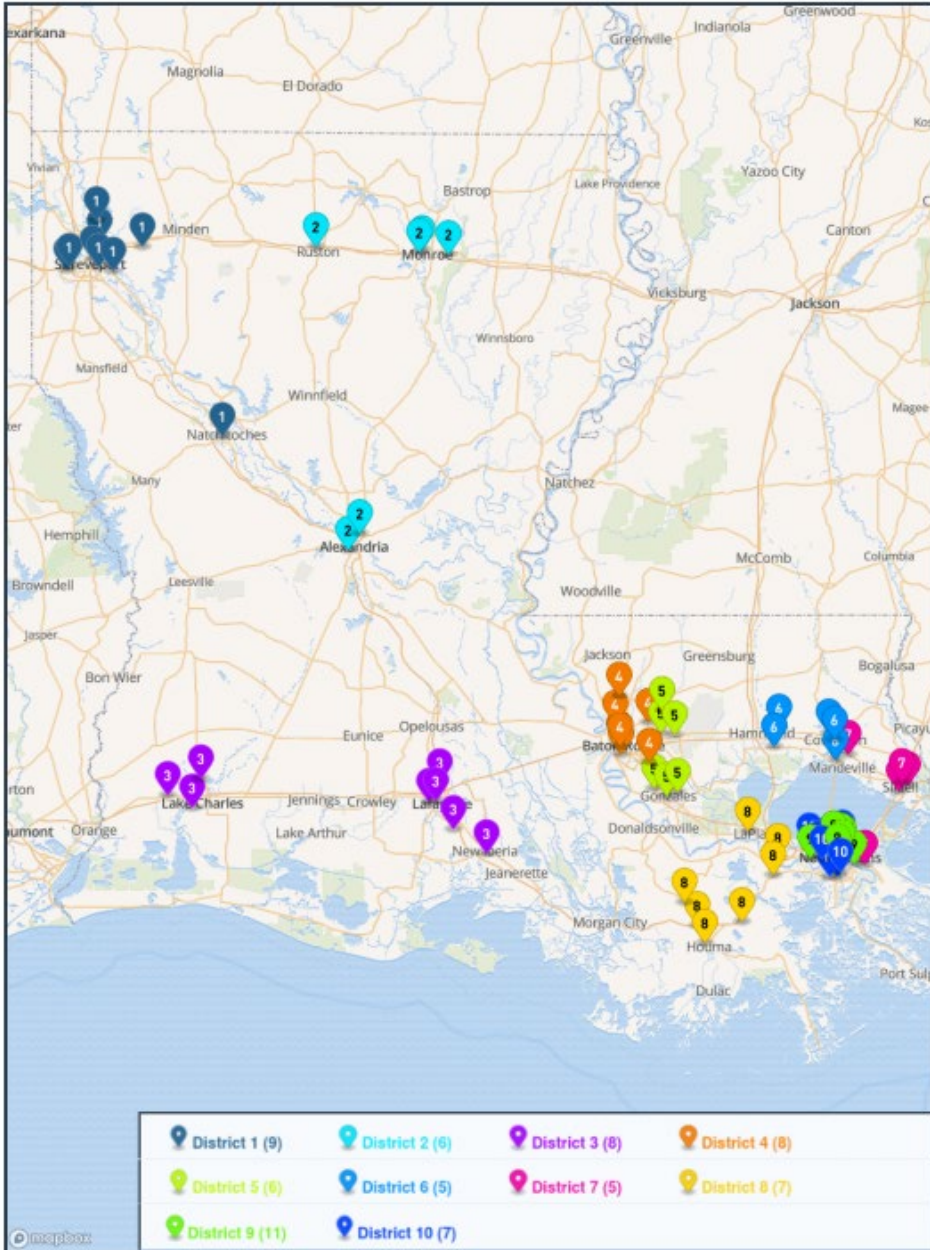

Basic Class - v.3 Northshore - Chalmette Class 5A (72 Schools)

District 1

- Airline
- Berton
- Captain Shreve
- C.E. Byrd
- Evangel Christian
- Haughton
- Huntington
- Natchitoches Central
- Parkway

District 3

- Acadiana
- Barbe
- Carencro
- Lafayette
- New Iberia
- Sam Houston
- Southside
- Sulphur

District 5

- Denham Springs
- Dulchtown
- East Ascension
- Live Oak
- St. Amant
- Walker

District 7

- Chalmette
- Fontainebleau
- Northshore
- Salmen
- Slidell

District 9

- Archbishop Chapelle
- Archbishop Rummel
- Brother Marlin
- Dominican
- Edna Karr
- Holy Cross
- Jesuit
- John Curtis Christian
- Mt. Carmel
- St. Augustine
- Warren Easton

District 2

- Alexandria
- Neville
- Ouachita Parish
- Pineville
- Ruston
- West Monroe

District 4

- Baton Rouge
- Catholic - B.R.
- Central - B.R.
- Liberty
- Scotlandville
- St. Joseph's Academy
- Woodlawn - B.R.
- Zachary

District 6

- Covington
- Hammond
- Mandeville
- Ponchatoula
- St. Paul's

District 8

- Central Lafourche
- Destrehan
- East St. John
- Hahnville
- H.L. Bourgeois
- Terrebonne
- Thibodaux

District 10

- Ben Franklin
- Bonnaville
- East Jefferson
- John Ehret
- L. W. Higgins
- Riverdale
- West Jefferson