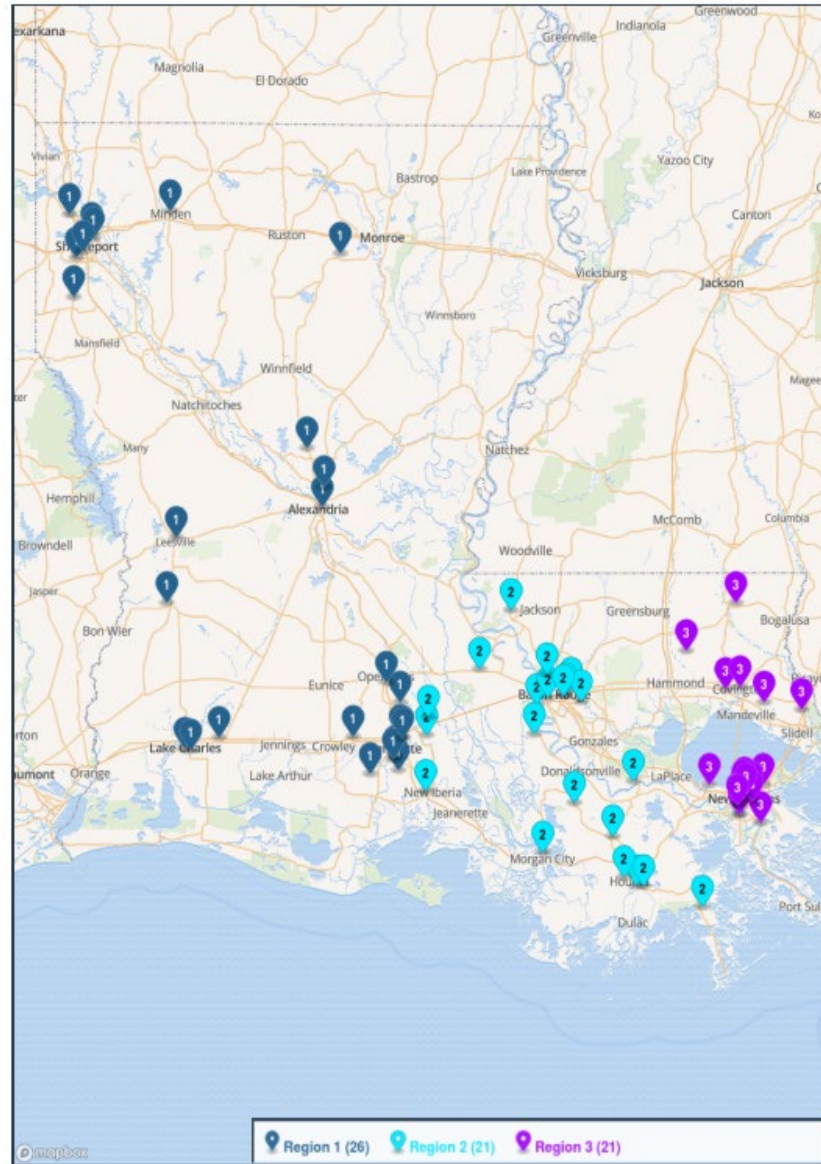

Division II Cross Country - Division II (68 Schools)

Cross Country Division II

Final

Region 1

- Acadiana Renaissance Charter
- Beau Chene
- Bossier
- Caddo Magnet
- Comeaux
- David Thibodaux
- DeRidder
- Grant
- Iowa
- LaGrange
- Lake Charles College Prep
- Leesville
- Minden
- North DeSoto
- Northside
- North Vermilion
- Northwood - Shrev.
- Opelousas
- Peabody
- Rayne
- Southwood
- St. Thomas More
- Teurlings Catholic
- Tioga
- West Ouachita
- Woodlawn - Shrev.

Region 2

- A.J. Ellender
- Assumption
- Belaire
- Breaux Bridge
- Broadmoor
- Brusly
- Cecilia
- E.D. White
- Livonia
- Litcher
- McKinley
- Morgan City
- Plaquemine
- Scotlandville
- South Lafourche
- South Terrebonne
- St. Michael the Archangel
- Tara
- Vanderbilt Catholic
- West Feliciana
- Westgate

Region 3

- Abramson
- Academy of Our Lady
- Acad. of Sacred Heart - N.O.
- Archbishop Hannan
- Archbishop Shaw
- Belle Chasse
- Eleanor McMinn
- Franklinton
- Frederick A Douglass
- George Washington Carver
- Holy Cross
- Kenner Discovery Health Science
- Lakeshore
- Loranger
- McDonogh #35
- New Orleans Military & Maritime
- N.O. Charter Science and Math
- Pearl River
- St. Augustine
- St. Scholastica
- The Willow School