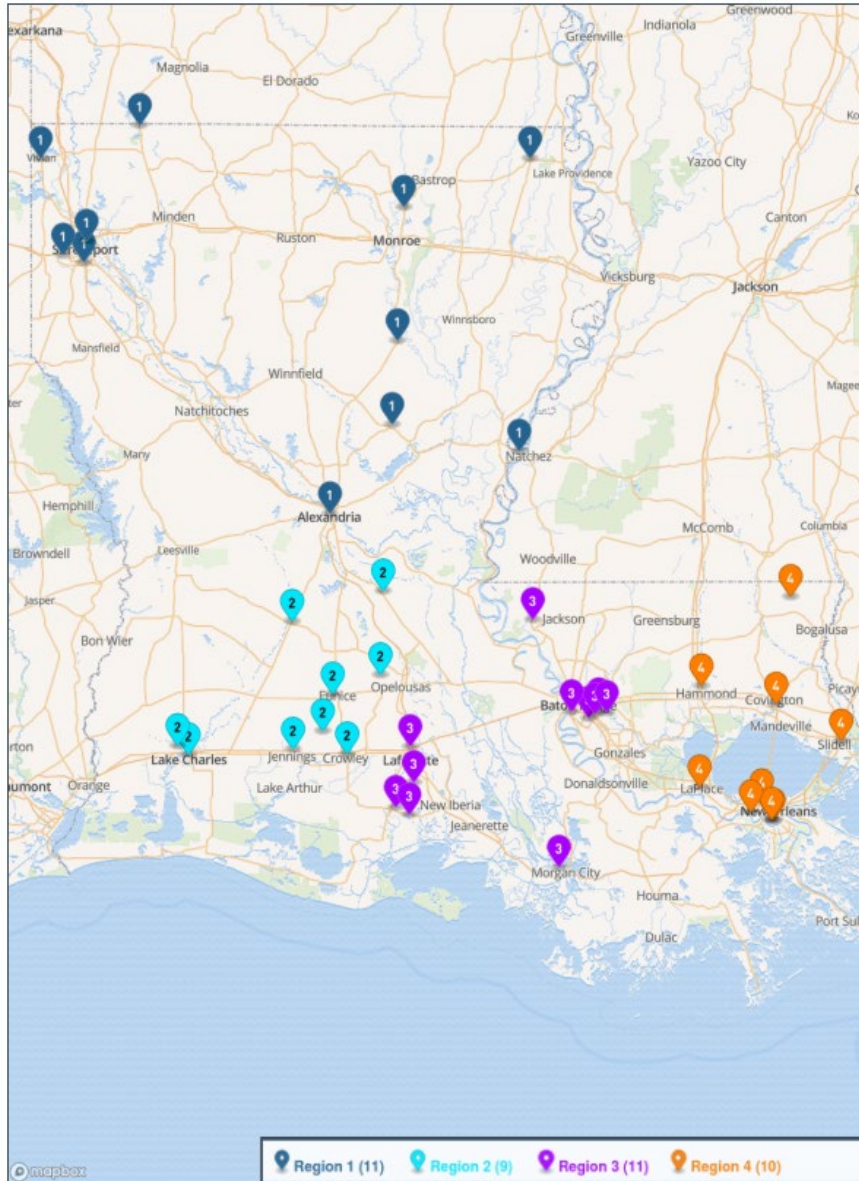

Tennis - Division III Division III (41 Schools)

Tennis Division III Final

Region 1

- Bolton
- Caldwell Parish
- Calvary Baptist
- Evangel Christian
- Jena
- Loyola Prep
- North Caddo
- North Webster
- Oak Grove
- Sterlington
- Vidalia

Region 3

- Abbeville
- Acadiana Renaissance Charter
- Berwick
- Dunham
- Episcopal
- Erath
- Lafayette Christian
- Parkview Baptist
- St. Michael the Archangel
- University Lab
- West Feliciana

Region 2

- Bunkie
- Eunice
- Iota
- Jennings
- Northwest
- Notre Dame
- Oakdale
- St. Louis Catholic
- Westlake

Region 4

- Acad. of Sacred Heart - N.O.
- De La Salle
- Haynes Academy
- Isidore Newman
- John Curtis Christian
- Northlake Christian
- Pine
- Pope John Paul II
- St. Charles
- St. Thomas Aquinas