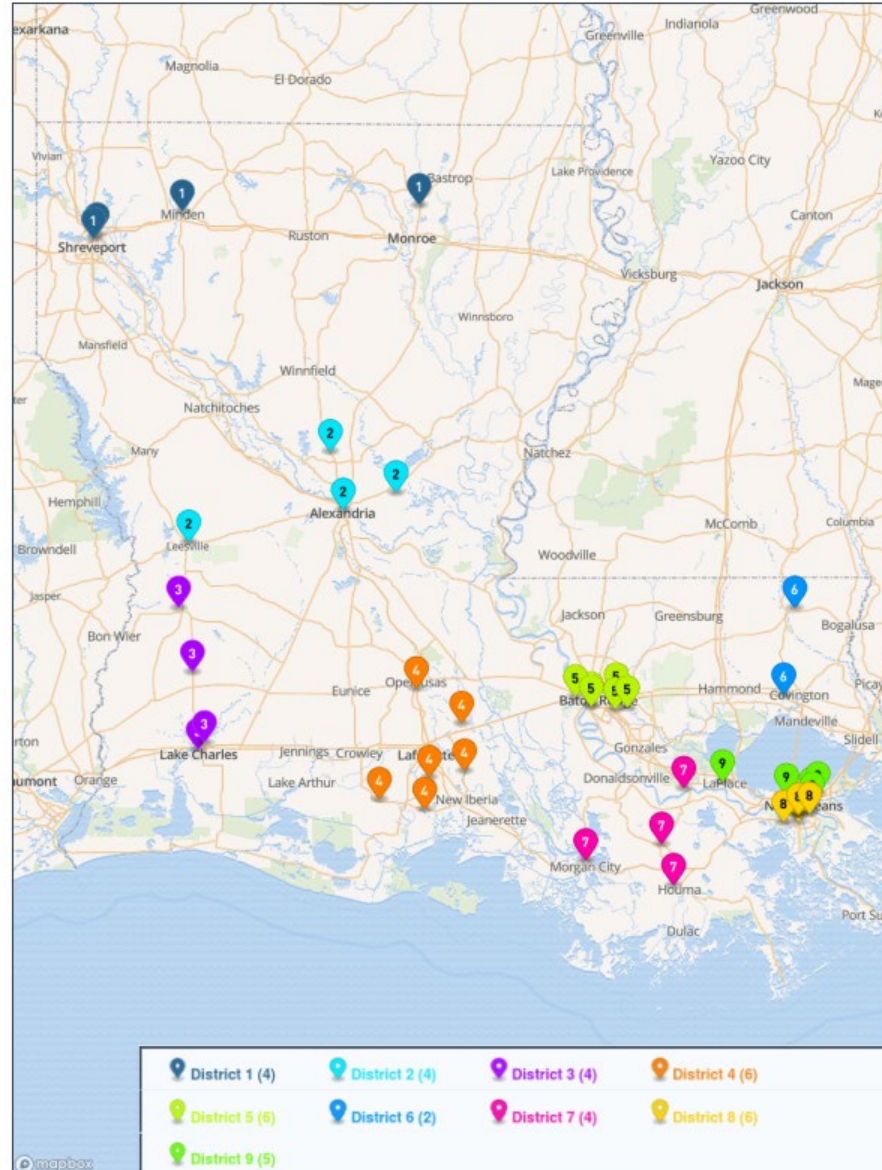

Boys Soccer District - v.1 Division III (41 Schools)

Boys Soccer Division III Final

District 1

- Bossier
- Loyola Prep
- Minden
- Sterlington

District 3

- DeRidder
- South Beauregard
- St. Louis Catholic
- Washington-Marion

District 5

- Belaire
- McKinley
- Parkview Baptist
- Port Allen
- St. Michael the Archangel
- University Lab

District 7

- E.D. White
- Lutcher
- Morgan City
- Vanderbilt Catholic

District 9

- George Washington Carver
- Haynes Academy
- Livingston Collegiate
- Morris Jeff
- St. Charles

District 2

- Bolton
- Buckeye
- Grant
- Leesville

District 4

- Acadiana Renaissance Charter
- Cecilia
- Erath
- Kaplan
- Opelousas
- St. Martinville

District 6

- Archbishop Hannan
- Franklinton

District 8

- Archbishop Shaw
- De La Salle
- Lord Beaconsfield Landry
- Patrick Taylor - Science/Tech.
- Sophie B. Wright
- Young Audiences Charter