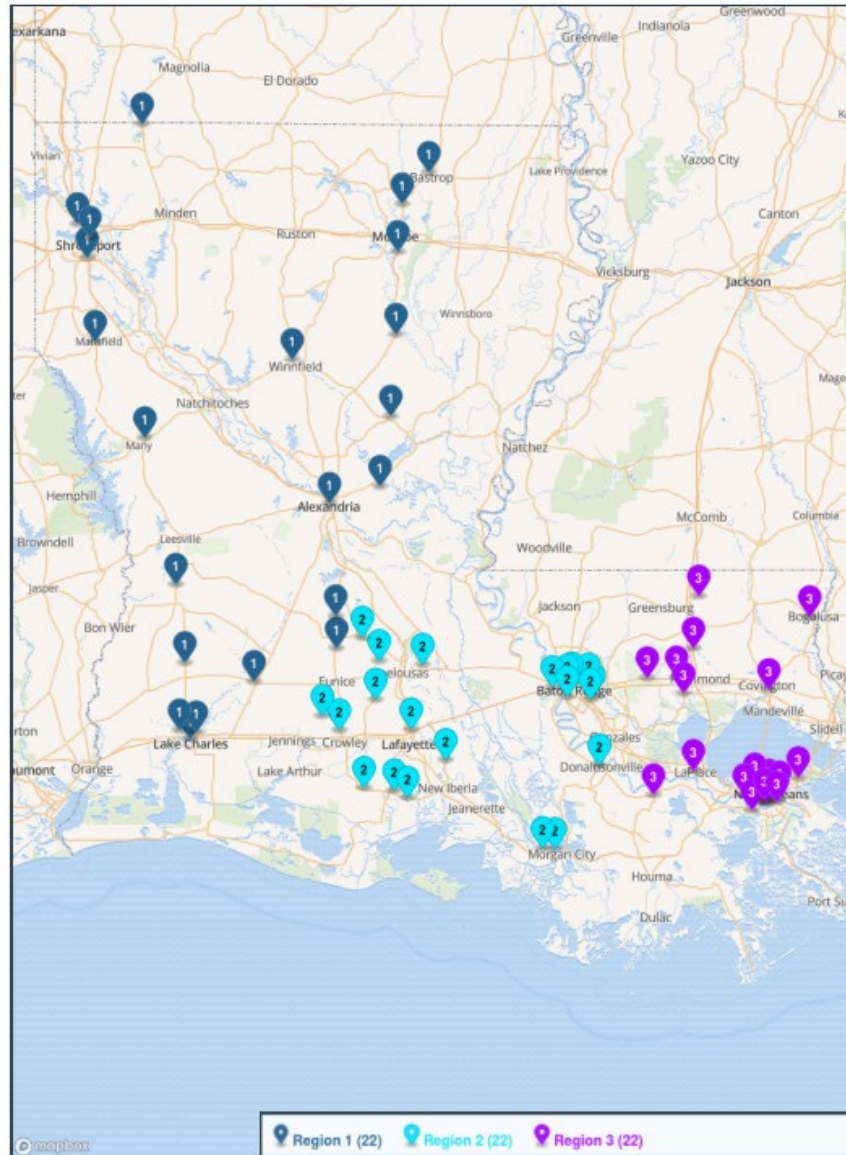

Division III Cross Country - Division III (66 Schools)

Cross Country
Division III
Final

Region 1

- Bastrop
- Bolton
- Buckeye
- Caldwell Parish
- Calvary Baptist
- Green Oaks
- Jena
- Kinder
- Loyola Prep
- Mamou
- Mansfield
- Many
- North Webster
- Pine Prairie
- Richwood
- Rosepine
- South Beauregard
- Sterlington
- St. Louis Catholic
- Washington-Marion
- Westlake
- Winnfield

Region 2

- Abbeville
- Berwick
- Church Point
- Crowley
- Donaldsonville
- Episcopal
- Erath
- Geo Next Generation
- Helix Mentorship Academy
- Iota
- Istrouma
- Kaplan
- Lafayette Renaissance Charter Academy
- Madison Prep
- Northwest
- Parkview Baptist
- Patterson
- Port Allen
- Port Barre
- St. Martinville
- University Lab
- Ville Platte

Region 3

- Albany
- Bogalusa
- Cabrini
- De La Salle
- Doyle
- Haynes Academy
- Independence
- International H.S. of New Orleans
- Isidore Newman
- Jewel Sumner
- John Curtis Christian
- Lord Beaconsfield Landry
- Morris Jeff
- Northlake Christian
- Patrick Taylor - Science/Tech.
- Sarah T. Reed
- Sophie B. Wright
- Springfield
- St. Charles
- St. James
- Ursuline Academy
- Young Audiences Charter