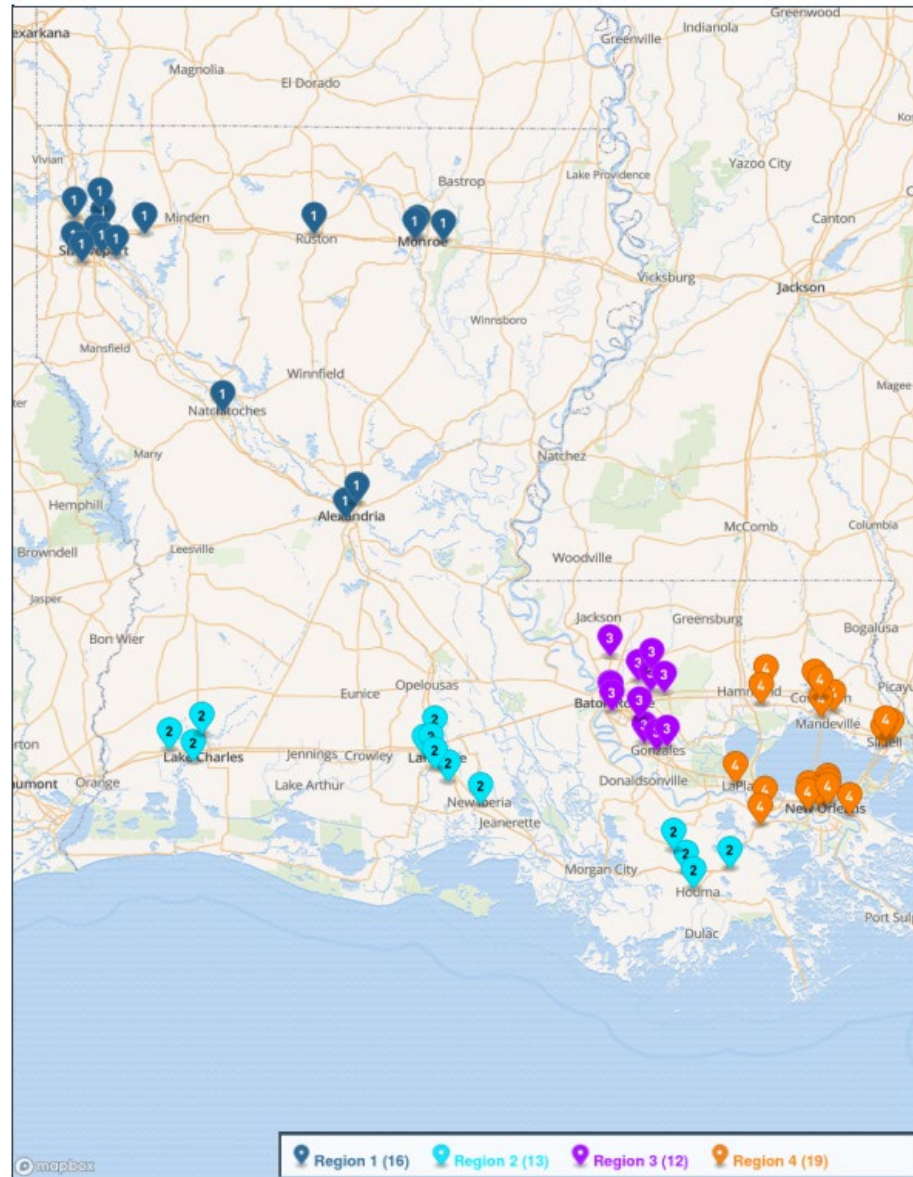

Boys Golf Region - v.1 Division I (60 Schools)

Boys Golf Division I

Final

Region 1

- Airline
- Alexandria
- Benton
- Captain Shreve
- C.E. Byrd
- Haughton
- Huntington
- Natchitoches Central
- Neville
- Northwood - Shrev.
- Ouachita Parish
- Parkway
- Pineville
- Ruston
- Southwood
- West Monroe

Region 3

- Baton Rouge
- Catholic - B.R.
- Central - B.R.
- Denham Springs
- Dutchtown
- East Ascension
- Liberty
- Live Oak
- St. Amant
- Walker
- Woodlawn - B.R.
- Zachary

Region 2

- Acadiana
- Barbe
- Carencro
- Central Lafourche
- H.L. Bourgeois
- Lafayette
- New Iberia
- Sam Houston
- Southside
- St. Thomas More
- Sulphur
- Terrebonne
- Thibodaux

Region 4

- Archbishop Rummel
- Ben Franklin
- Brother Martin
- Chalmette
- Covington
- Destrehan
- East St. John
- Fontainebleau
- Hahnville
- Hammond
- Jesuit
- Mandeville
- Northshore
- Ponchatoula
- Riverdale
- Salmen
- Slidell
- St. Augustine
- St. Paul's