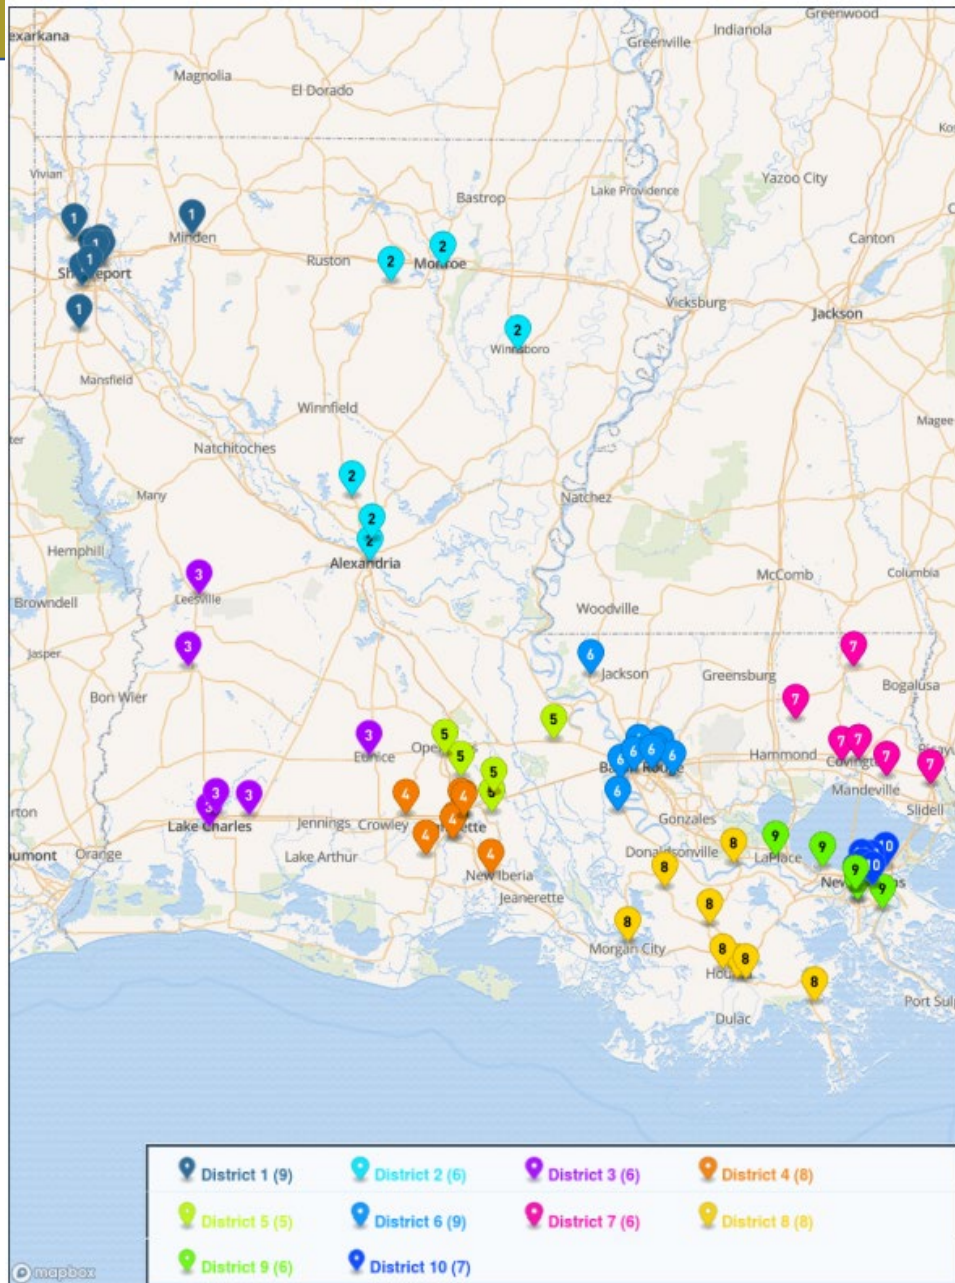

Basic Class - v.4 - Eleanor McMMain Class 4A (70 Schools)

District 1

- Booker T. Washington - Shr.
- Bossier
- Caddo Magnet
- Loyola Prep
- Minden
- North DeSoto
- Northwood - Shrev.
- Southwood
- Woodlawn - Shrev.

District 3

- DeRidder
- Eunice
- Iowa
- LaGrange
- Leesville
- Washington-Marion

District 5

- Beau Chene
- Breaux Bridge
- Cecilia
- Livonia
- Opelousas

District 7

- Archbishop Hannan
- Franklinton
- Lakeshore
- Loranger
- Pearl River
- St. Scholastica

District 9

- Academy of Our Lady
- Archbishop Shaw
- Belle Chasse
- Kenner Discovery Health Science
- St. Charles
- The Willow School

District 2

- Franklin Parish
- Grant
- Peabody
- Tioga
- West Ouachita
- Wossman

District 4

- Comeaux
- David Thibodaux
- Northside
- North Vermilion
- Rayne
- St. Thomas More
- Teurlings Catholic
- Westgate

District 6

- Belaire
- Broadmoor
- Brusly
- Istrouma
- McKinley
- Plaquemine
- St. Michael the Archangel
- Tara
- West Feliciana

District 8

- A.J. Ellender
- Assumption
- E.D. White
- Litcher
- Morgan City
- South Lafourche
- South Terrebonne
- Vanderbilt Catholic

District 10

- Abramson
- Eleanor McMMain
- Frederick A Douglass
- George Washington Carver
- McDonogh #35
- New Orleans Military & Maritime
- N.O. Charter Science and Math