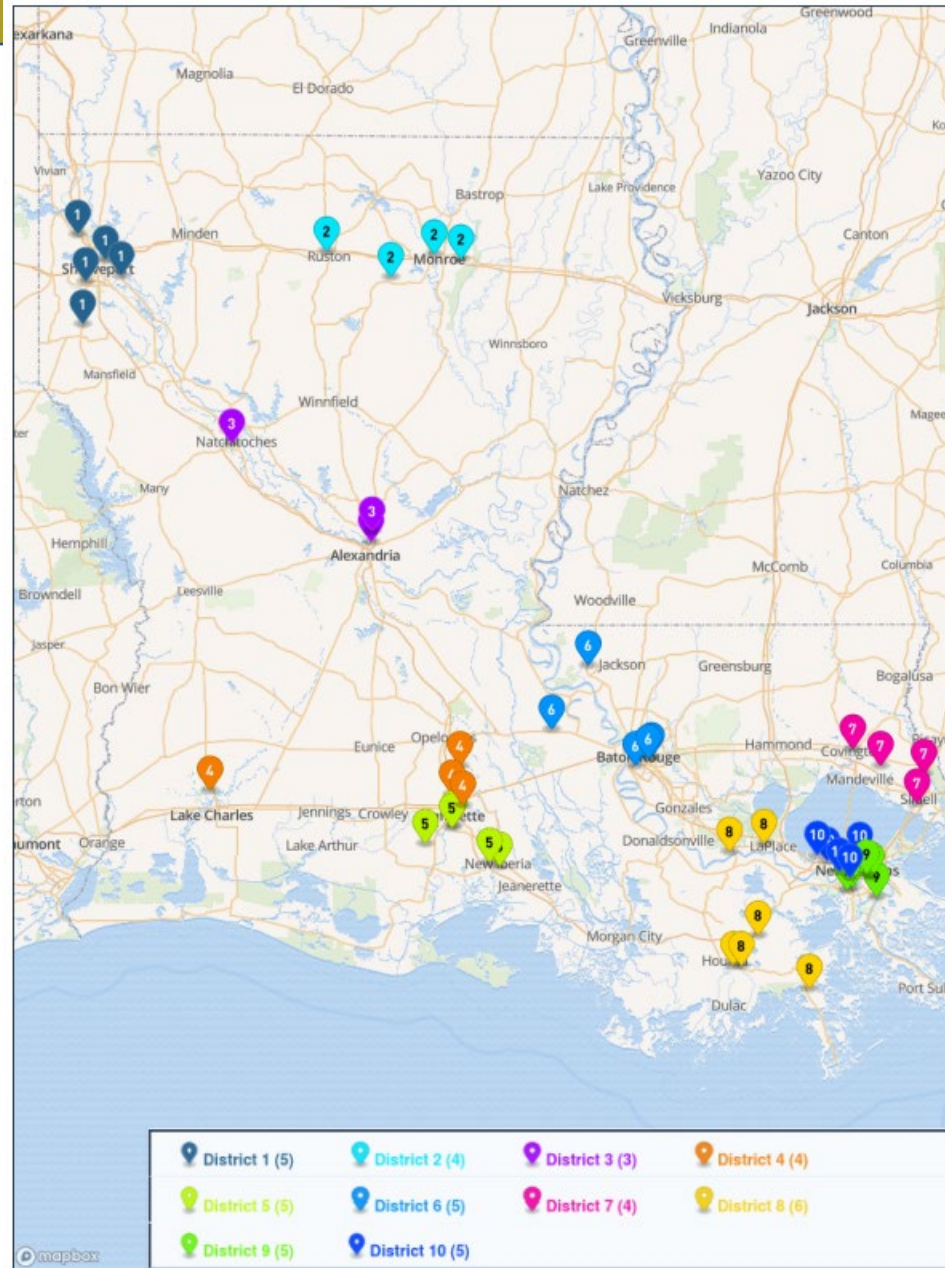

Girls Soccer District - v.2 Pineville Division II (46 Schools)

District 1

- Caddo Magnet
- North DeSoto
- Northwood - Shrev.
- Parkway
- Southwood

District 3

- Natchitoches Central
- Pineville
- Tioga

District 5

- Comeaux
- New Iberia
- North Vermilion
- St. Thomas More
- Westgate

District 7

- Lakeshore
- Pearl River
- Salmen
- St. Scholastica

District 9

- Academy of Our Lady
- Belle Chasse
- Edna Karr
- L. W. Higgins
- New Orleans Military & Maritime

District 2

- Neville
- Ouachita Parish
- Ruston
- West Ouachita

District 4

- Beau Chene
- Carencro
- Sam Houston
- Teurlings Catholic

District 6

- Broadmoor
- Liberty
- Livonia
- Tara
- West Feliciana

District 8

- A.J. Ellender
- Central Lafourche
- East St. John
- Lutcher
- South Lafourche
- South Terrebonne

District 10

- Archbishop Chapelle
- Ben Franklin
- Kenner Discovery Health Science
- Riverdale
- The Willow School