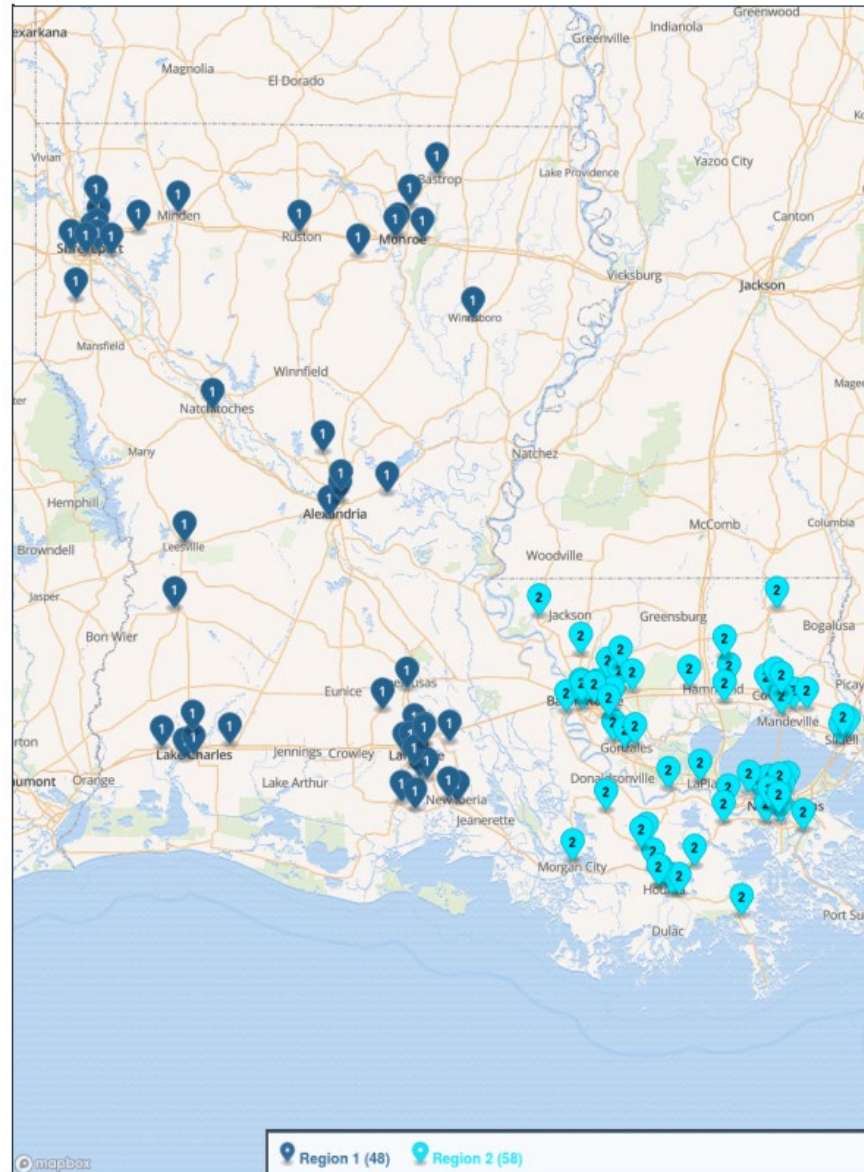

Girls Golf Region - v.1 Division I (106 Schools)

Girls Golf Division I Final

Region 1

- Abbeville
- Acadiana
- Acadiana Renaissance Charter
- Airline
- Alexandria
- Barbe
- Bastrop
- Benton
- Breaux Bridge
- Buckeye
- Caddo Magnet
- Captain Shreve
- Carencro
- C.E. Byrd
- Church Point
- Comeaux
- David Thibodaux
- DeRidder
- Erath
- Franklin Parish
- Grant
- Haughton
- Huntington
- Iowa
- Lafayette
- LaGrange
- Leesville
- Minden
- Natchitoches Central
- Neville
- New Iberia
- North DeSoto
- Opelousas
- Ouachita Parish
- Parkway
- Pineville
- Ruston
- Sam Houston
- Southside
- Sterlington
- St. Thomas More
- Sulphur
- Teurlings Catholic
- Tioga
- Westgate
- West Monroe
- West Ouachita
- Woodlawn - Shrev.

Region 2

- Academy of Our Lady
- A.J. Ellender
- Albany
- Archbishop Chapelle
- Archbishop Hannan
- Assumption
- Baton Rouge
- Belle Chasse
- Ben Franklin
- Broadmoor
- Brusly
- Cabrini
- Central - B.R.
- Central Lafourche
- Covington
- Denham Springs
- Destrehan
- Dominican
- Dutchtown
- East Ascension
- East St. John
- E.D. White
- Fontainebleau
- Franklinton
- Hahnville
- Hammond
- Haynes Academy
- H.L. Bourgeois
- Kenner Discovery Health Science
- Lakeshore
- Liberty
- Live Oak
- Loranger
- Lutcher
- Mandeville
- Morgan City
- Mt. Carmel
- Northshore
- Patrick Taylor - Science/Tech.
- Ponchatoula
- Riverdale
- Salmen
- Slidell
- South Lafourche
- South Terrebonne
- St. Amant
- St. Joseph's Academy
- St. Michael the Archangel
- St. Scholastica
- Tara
- Terrebonne
- The Willow School
- Thibodaux
- Vanderbilt Catholic
- Walker
- West Feliciana
- Woodlawn - B.R.
- Zachary