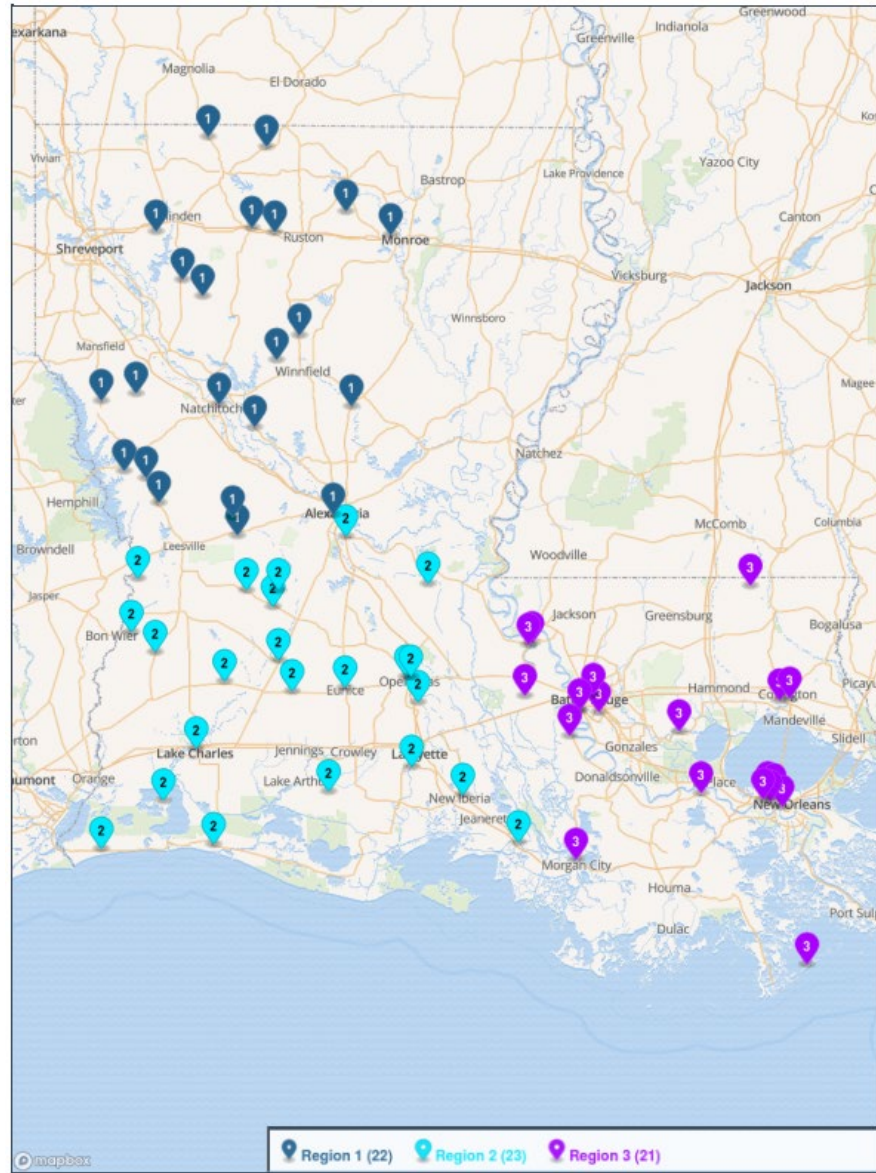

Division V Cross Country - Division V (66 Schools)

Cross Country Division V Final

Region 1

- Arcadia
- Calvin
- Castor
- Claiborne Christian
- Converse
- Dodson
- Downsview
- Doyline
- Florien
- Georgetown
- Grace Christian
- Haynesville
- Hicks
- Hornbeck
- Montgomery
- Negreet
- Pleasant Hill
- Ringgold
- Simpson
- Simsboro
- St. Mary's
- Summerfield

Region 2

- Alexandria Country Day
- Berchmans Academy
- Elizabeth
- Elton
- Evans
- Gueydan
- Hackberry
- Hamilton Christian
- Hanson Memorial
- Highland Baptist
- Johnson Bayou
- JS Clark Leadership Academy
- Merryville
- Oberlin
- Opelousas Catholic
- Pitkin
- Plainview
- Reeves
- Singer
- South Cameron
- St. Edmund
- St. Joseph's - Plaquemine
- Westminster Christian - Lafayette

Region 3

- Catholic - P.C.
- Central Catholic
- Christ Episcopal School
- Crescent City
- Ecole Classique
- False River
- Family Christian
- Grand Isle
- Jehovah-Jireh
- La. School for Deaf
- La. School for Visually Impaired
- Lutheran
- Lycee Francais de la Nouvelle Orleans
- Maurepas
- Mt. Hermon
- North Iberville
- Northlake Christian
- St. John
- St. Martin's Episcopal
- St. Therese Academy
- West St. John