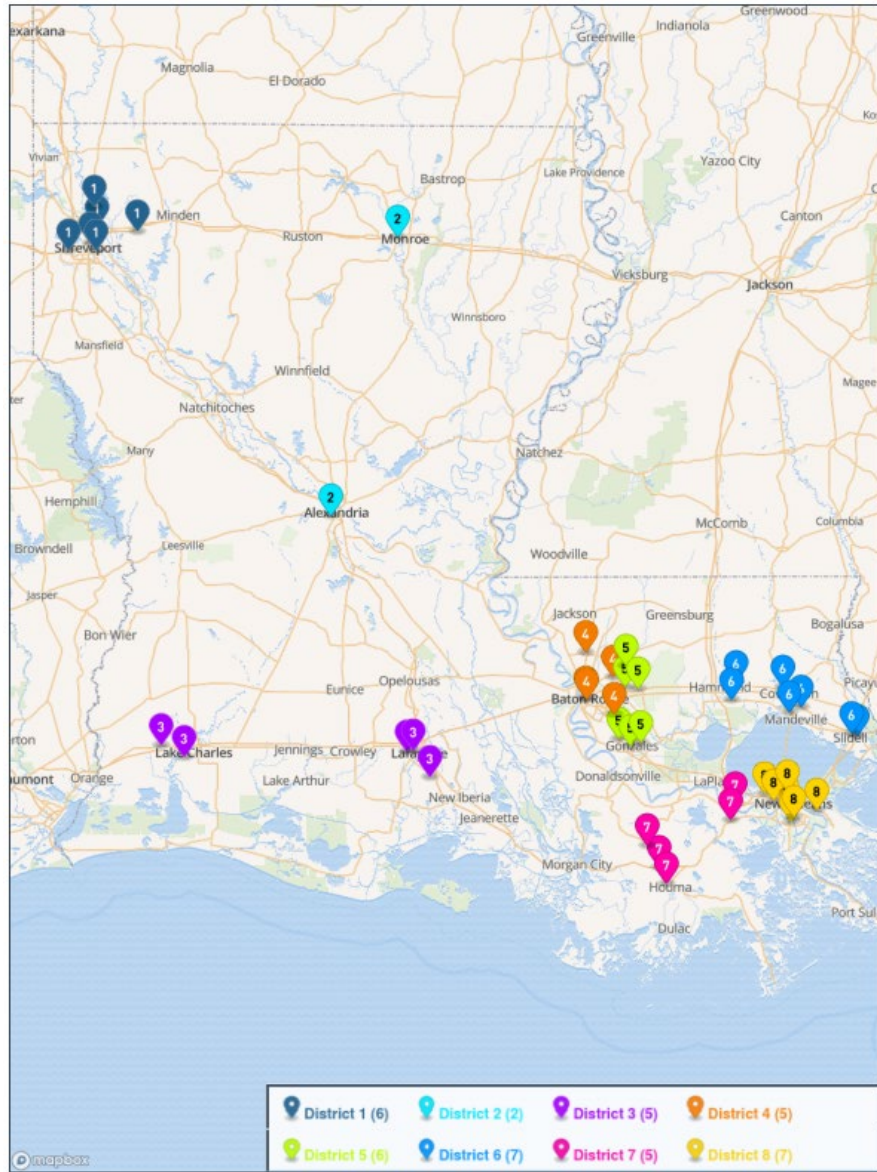

Girls Soccer District - v.1 Division I (43 Schools)

Girls Soccer Division I Final

District 1

- Airline
- Benton
- Captain Shreve
- C.E. Byrd
- Haughton
- Huntington

District 3

- Acadiana
- Barbe
- Lafayette
- Southside
- Sulphur

District 5

- Denham Springs
- Dutchtown
- East Ascension
- Live Oak
- St. Amant
- Walker

District 7

- Destrehan
- Hahnville
- H.L. Bourgeois
- Terrebonne
- Thibodaux

District 2

- Alexandria
- West Monroe

District 4

- Baton Rouge
- Central - B.R.
- St. Joseph's Academy
- Woodlawn - B.R.
- Zachary

District 6

- Covington
- Fontainebleau
- Hammond
- Mandeville
- Northshore
- Ponchatoula
- Slidell

District 8

- Bonnabel
- Chalmette
- Dominican
- East Jefferson
- John Ehret
- Mt. Carmel
- West Jefferson