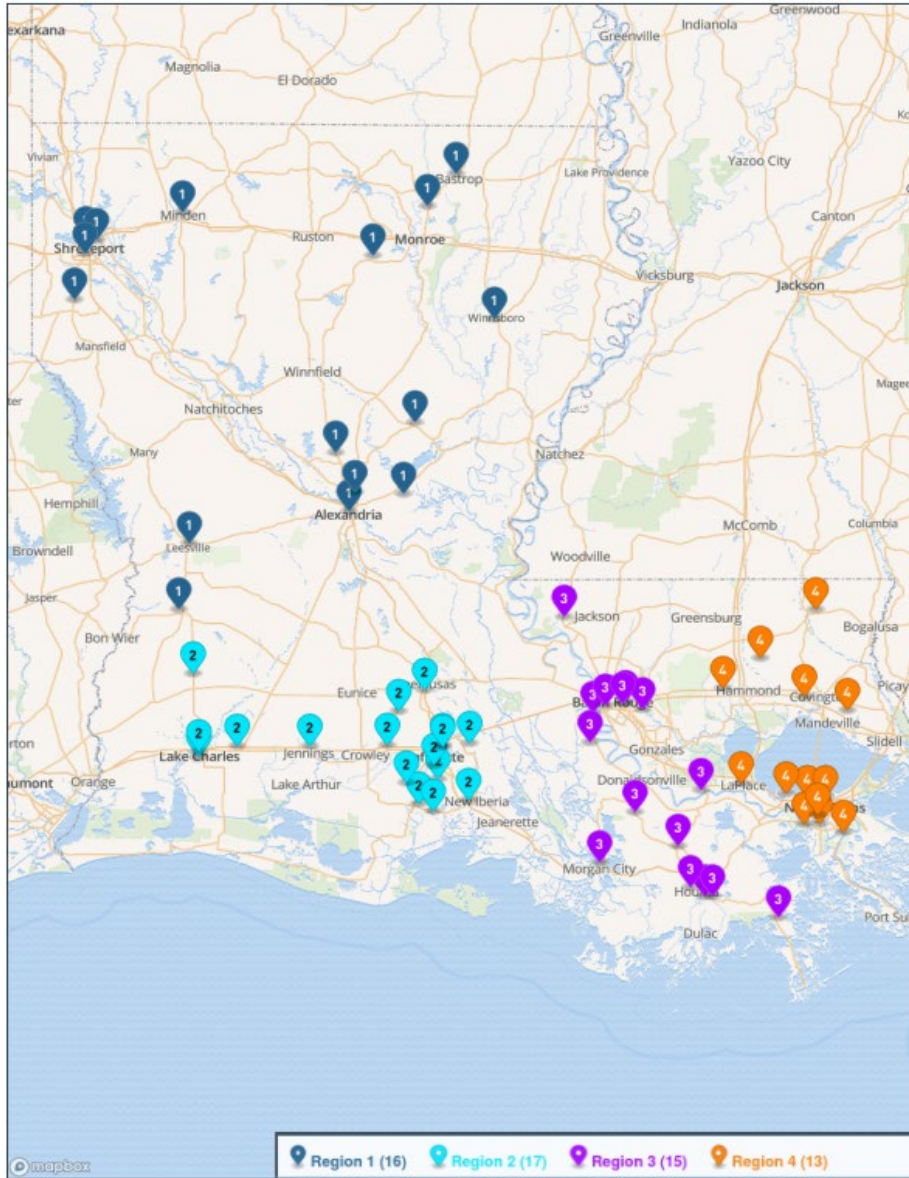

Boys Golf Region - v.1 Division II (61 Schools)

Boys Golf Division II Final

Region 1

- Bastrop
- Bolton
- Booker T. Washington - Shr.
- Buckeye
- Caddo Magnet
- DeRidder
- Franklin Parish
- Grant
- Jena
- Leesville
- Minden
- North DeSoto
- Sterlington
- Tioga
- West Ouachita
- Woodlawn - Shrev.

Region 3

- A.J. Ellender
- Assumption
- Broadmoor
- Brusly
- E.D. White
- Lutcher
- McKinley
- Morgan City
- Plaquemine
- South Lafourche
- South Terrebonne
- St. Michael the Archangel
- Tara
- Vanderbilt Catholic
- West Feliciana

Region 2

- Abbeville
- Acadiana Renaissance Charter
- Breaux Bridge
- Church Point
- Comeaux
- David Thibodaux
- Erath
- Iowa
- Jennings
- LaGrange
- North Vermilion
- Opelousas
- Rayne
- South Beauregard
- St. Louis Catholic
- Teurlings Catholic
- Westgate

Region 4

- Albany
- Archbishop Hannan
- Archbishop Shaw
- Belle Chasse
- Franklinton
- Haynes Academy
- Holy Cross
- Kenner Discovery Health Science
- Lakeshore
- Loranger
- Patrick Taylor - Science/Tech.
- St. Charles
- The Willow School