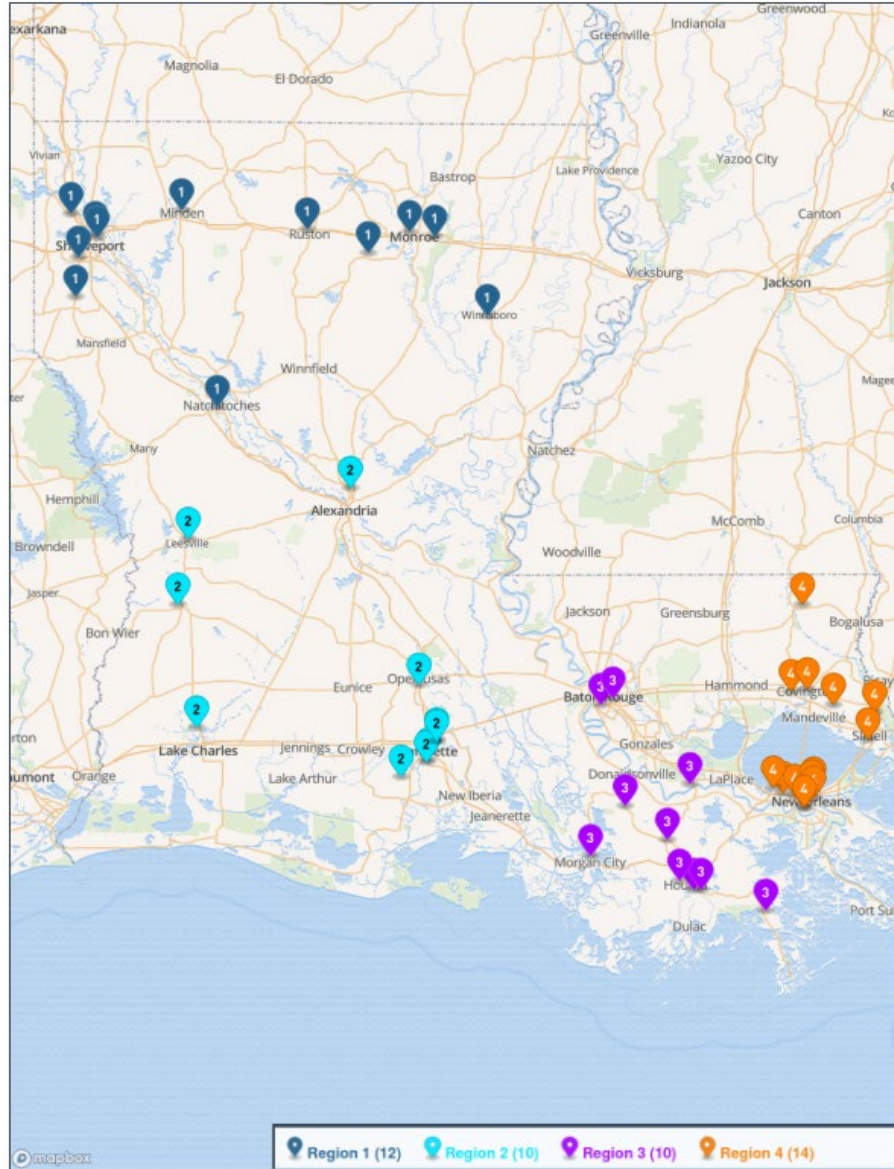

Tennis - Division II (46 Schools)

Tennis Division II Final

Region 1

- Bossier
- Caddo Magnet
- Franklin Parish
- Minden
- Natchitoches Central
- Neville
- North DeSoto
- Northwood - Shrev.
- Ouachita Parish
- Ruston
- Southwood
- West Ouachita

Region 3

- A.J. Ellender
- Assumption
- E.D. White
- Liberty
- Lutchter
- Morgan City
- South Lafourche
- South Terrebonne
- Tara
- Vanderbilt Catholic

Region 2

- Comeaux
- David Thibodaux
- DeRidder
- Leesville
- North Vermilion
- Opelousas
- Sam Houston
- St. Thomas More
- Teurlings Catholic
- Tioga

Region 4

- Archbishop Chapelle
- Archbishop Hannan
- Archbishop Rummel
- Ben Franklin
- Franklinton
- Holy Cross
- Kenner Discovery Health Science
- Lakeshore
- Pearl River
- Salmen
- St. Augustine
- St. Scholastica
- The Willow School
- Ursuline Academy