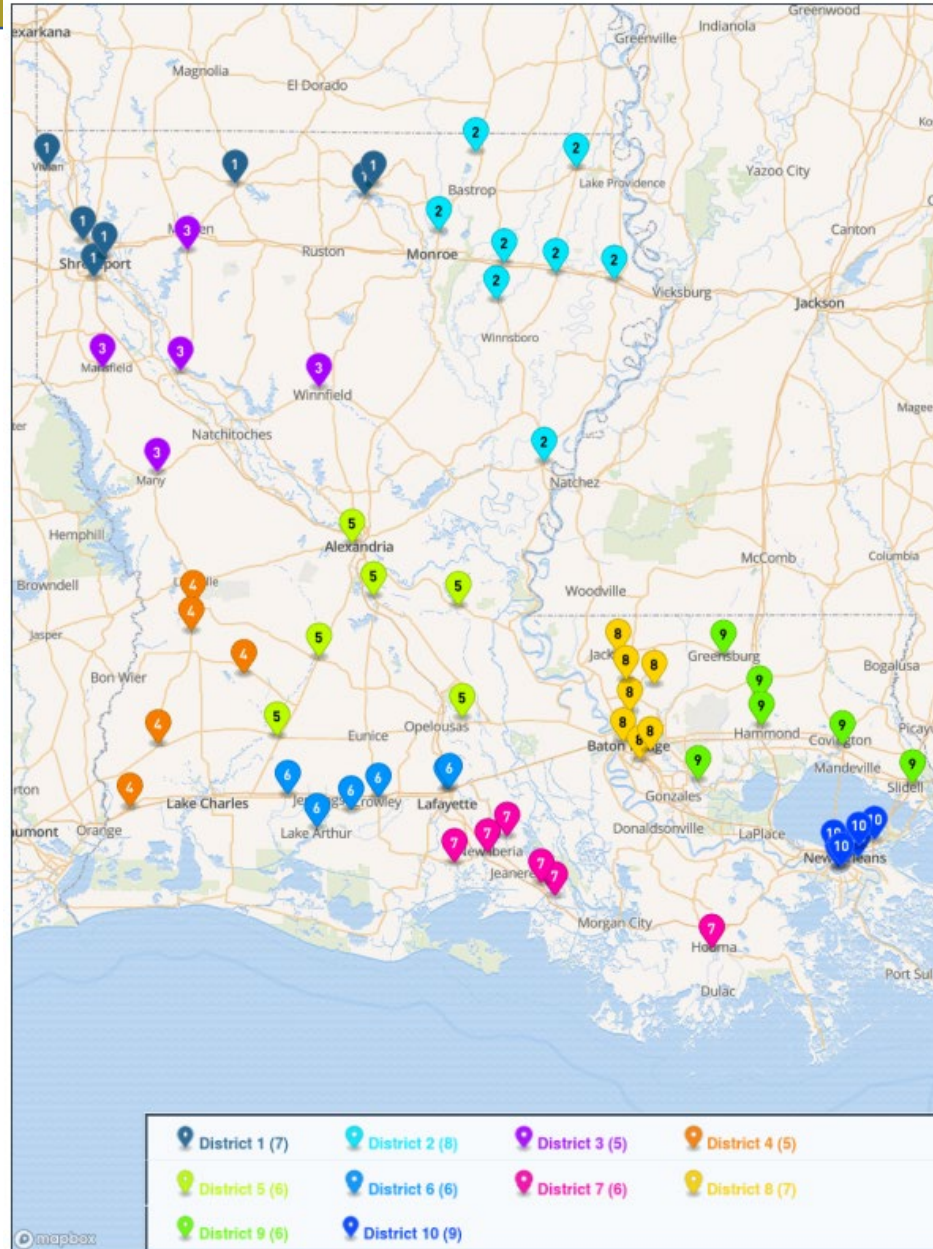

Basic Class - v.3 Red River Class 2A (65 Schools)

District 1

- Calvary Baptist
- D'Arbonne Woods Charter
- Green Oaks
- Homer
- Magnolia School of Excellence
- North Caddo
- Union Parish

District 3

- Lakeside
- Mansfield
- Many
- Red River
- Winnfield

District 5

- Avoyelles
- Holy Savior Menard
- Kinder
- Oakdale
- Port Barre
- Rapides

District 7

- Catholic - N.I.
- Delcambre
- Franklin
- Houma Christian
- Loreauville
- West St. Mary

District 9

- French Settlement
- Independence
- Northlake Christian
- Pope John Paul II
- St. Helena College & Career Acad.
- St. Thomas Aquinas

District 2

- Beekman Charter
- Delhi Charter
- Ferriday
- Madison
- Mangham
- Oak Grove
- Ouachita Christian
- Rayville

District 4

- DeQuincy
- East Beauregard
- Pickering
- Rosepine
- Vinton

District 6

- Lafayette Christian
- Lafayette Renaissance Charter Academy
- Lake Arthur
- Midland
- Notre Dame
- Welsh

District 8

- Baker
- Capitol
- Dunham
- East Feliciana
- Episcopal
- Northeast
- Slaughter Community Charter

District 10

- International H.S. of New Orleans
- Isidore Newman
- Metairie Park Country Day
- M.L. King Charter
- Sarah T. Reed
- South Plaquemines
- St. Katharine Drexel
- St. Mary's Academy
- Walter L. Cohen