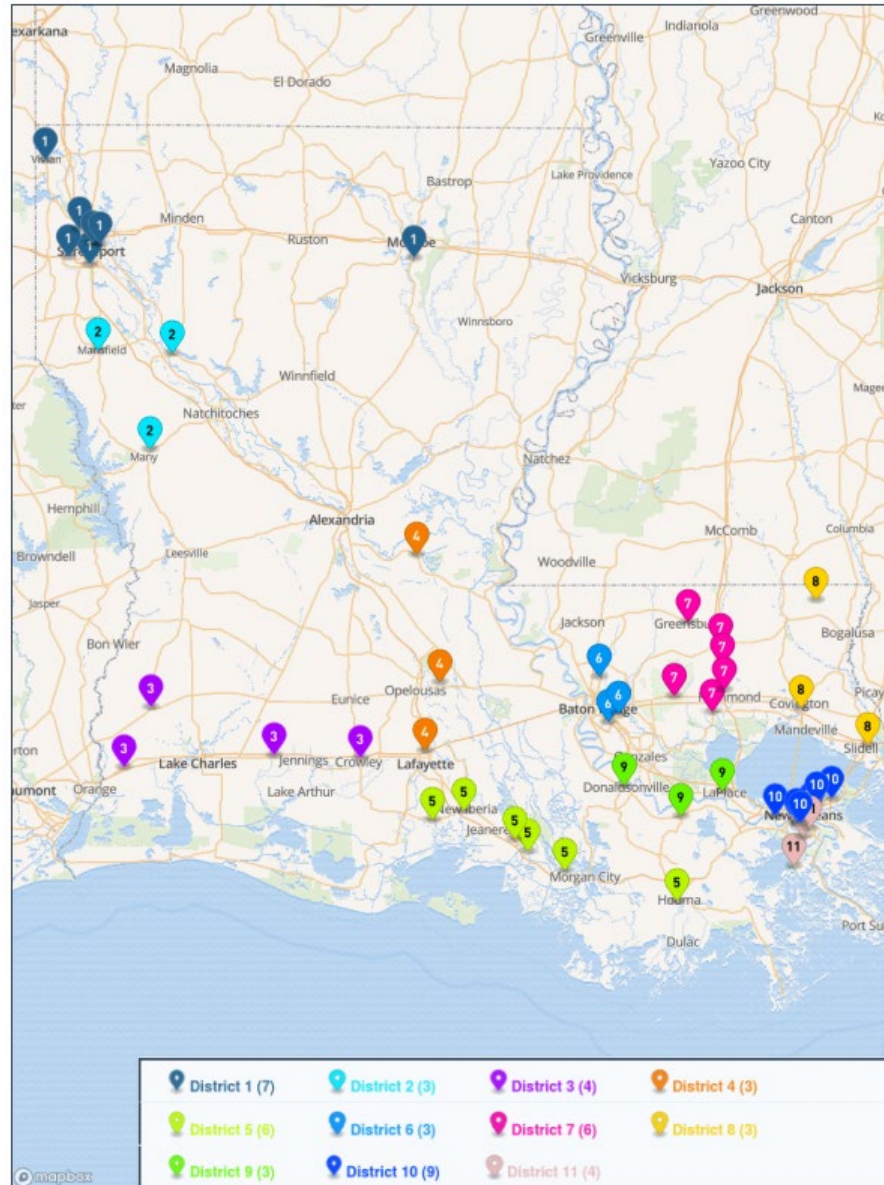

Volleyball District - v.1 Volleyball - Division IV (51 Schools)

Volleyball Division IV

Final

District 1

- Calvary Baptist
- Evangel Christian
- Green Oaks
- Loyola Prep
- Magnolia School of Excellence
- North Caddo
- Richwood

District 3

- DeQuincy
- Notre Dame
- Vinton
- Welsh

District 5

- Catholic - N.I.
- Delcambre
- Franklin
- Houma Christian
- Patterson
- West St. Mary

District 7

- Amite
- Doyle
- Independence
- Springfield
- St. Helena College & Career Acad.
- St. Thomas Aquinas

District 9

- Donaldsonville
- St. Charles
- St. James

District 11

- Fisher
- Jefferson Rise Charter
- South Plaquemines
- Thomas Jefferson

District 2

- Mansfield
- Many
- Red River

District 4

- Lafayette Christian
- Marksville
- Port Barre

District 6

- Baker
- Dunham
- Episcopal

District 8

- Northlake Christian
- Pine
- Pope John Paul II

District 10

- Acad. of Sacred Heart - N.O.
- International H.S. of New Orleans
- Isidore Newman
- John Curtis Christian
- Morris Jeff
- Sarah T. Reed
- St. Mary's Academy
- Ursuline Academy
- Walter L. Cohen