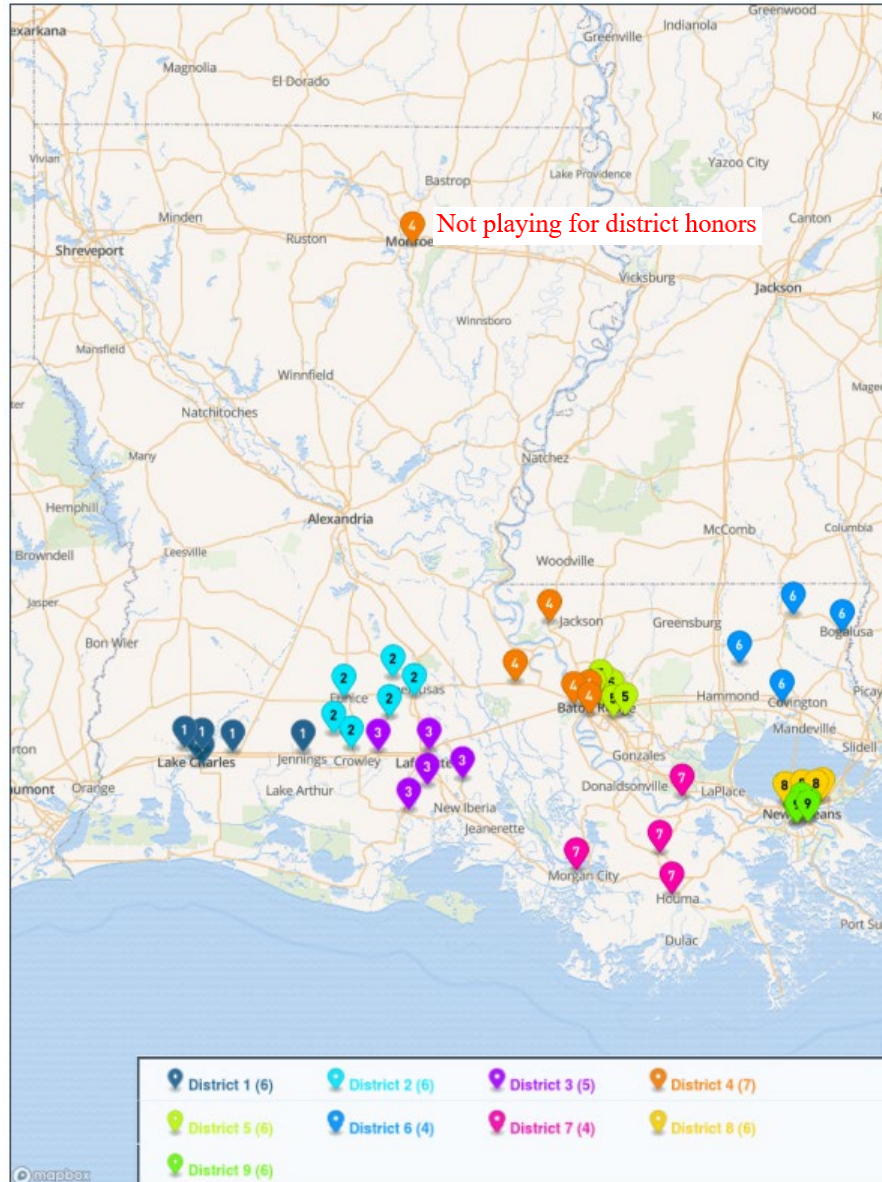

Volleyball District - v.1 Volleyball - Division III (50 Schools)

Volleyball Division III Final

District 1

- Iowa
- Jennings
- Lake Charles College Prep
- St. Louie Catholic
- Washington-Marion
- Westlake

District 3

- Abbeville
- Acadiana Renaissance Charter
- Northside
- Rayne
- St. Martinville

District 5

- Collegiate Baton Rouge
- Geo Next Generation
- Glen Oaks
- Istrouma
- Parkview Baptist
- St. Michael the Archangel

District 7

- Berwick
- E.D. White
- Lutchet
- Vanderbilt Catholic

District 9

- Booker T. Washington - N.O.
- De La Salle
- Lord Beaconsfield Landry
- N.O. Charter Science and Math
- Sophie B. Wright
- Young Audiences Charter

District 2

- Church Point
- Crowley
- Eunice
- Iota
- Northwest
- Opelousas

District 4

- Helix Mentorship Acad
- Livonia
- Madison Prep
- Port Allen
- University Lab
- West Feliciana
- Wossman

District 6

- Archbishop Hannan
- Bogalusa
- Franklinton
- Loranger

District 8

- Abramson
- Cabrini
- Frederick A Douglass
- Haynes Academy
- John F. Kennedy
- Livingston Collegiate