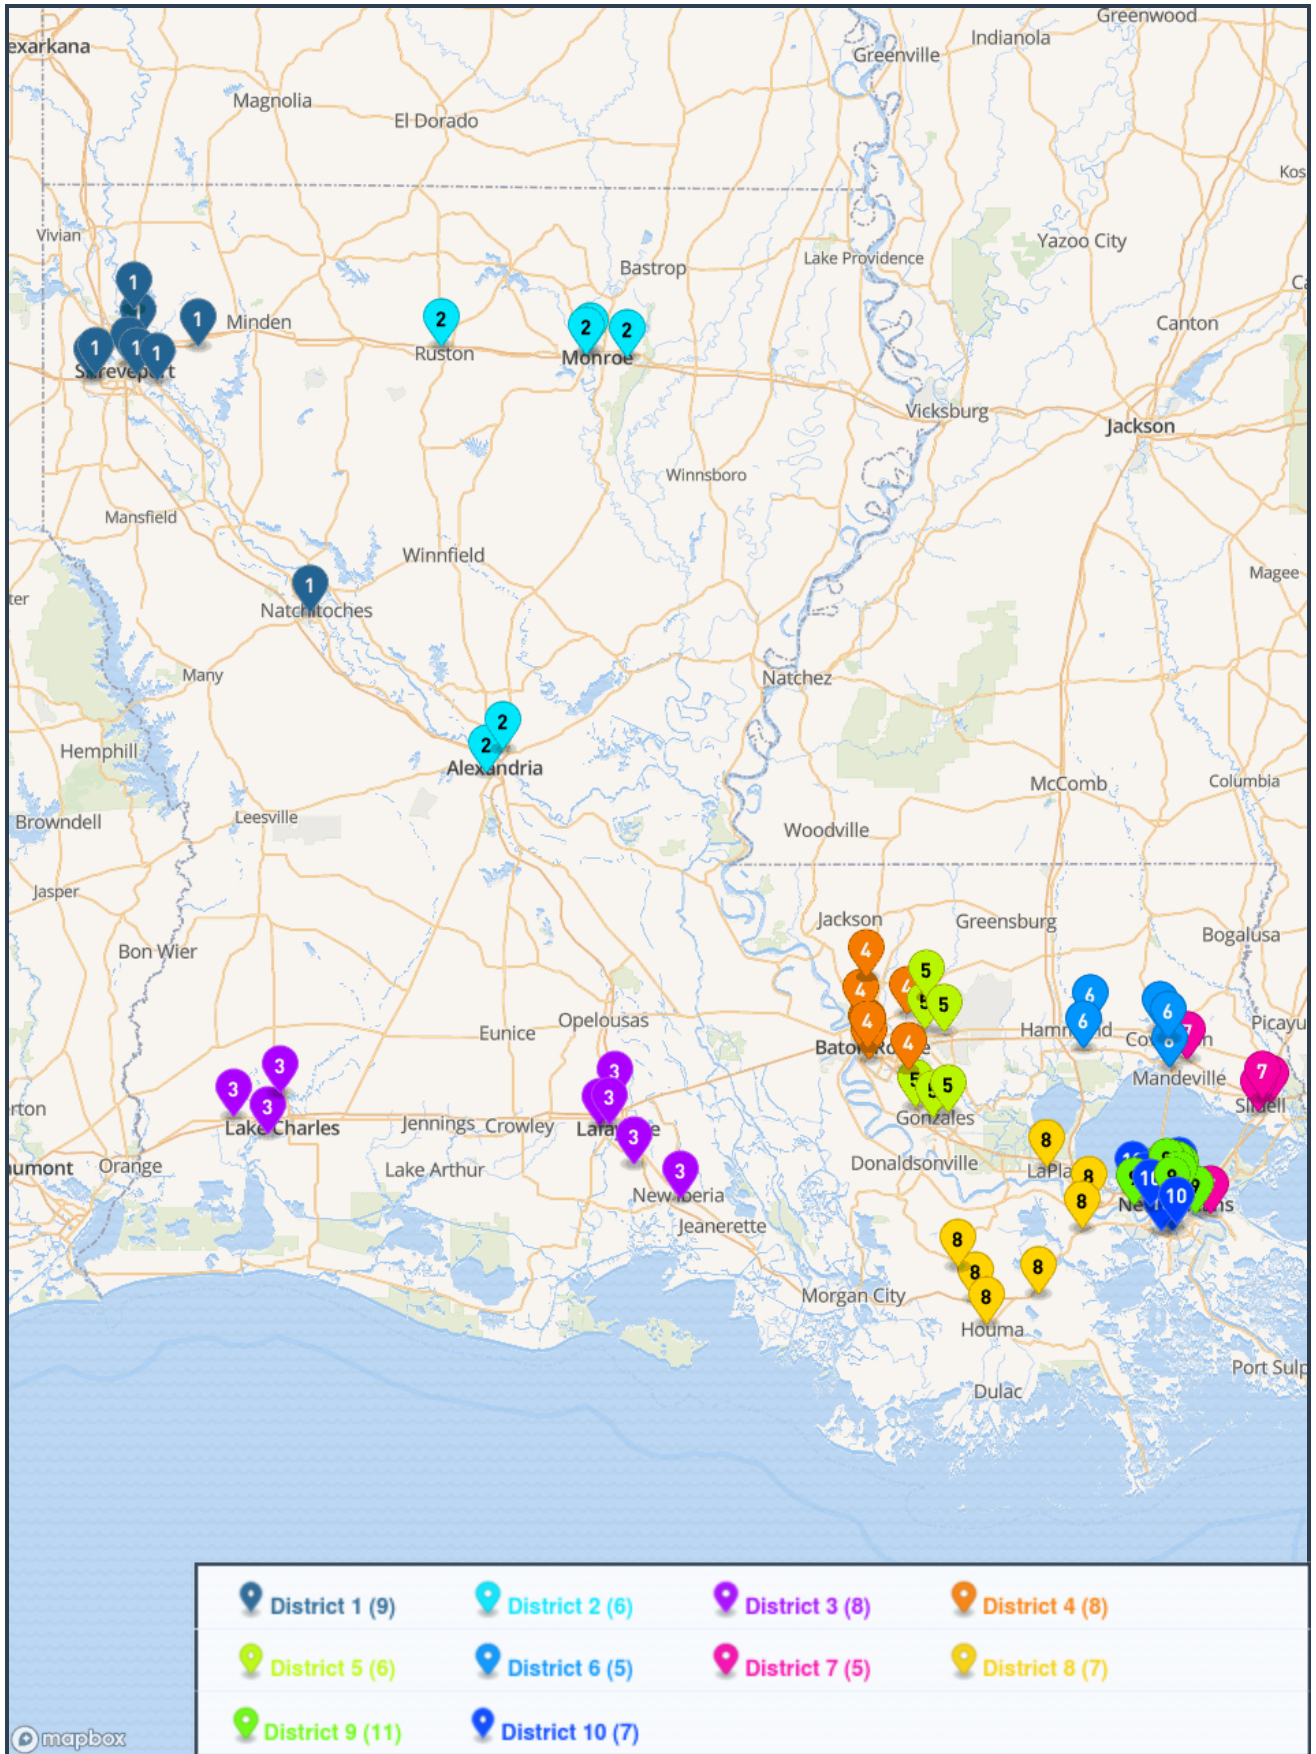

Basic Class - v.3 Northshore - Chalmette final Class 5A (72 Schools)