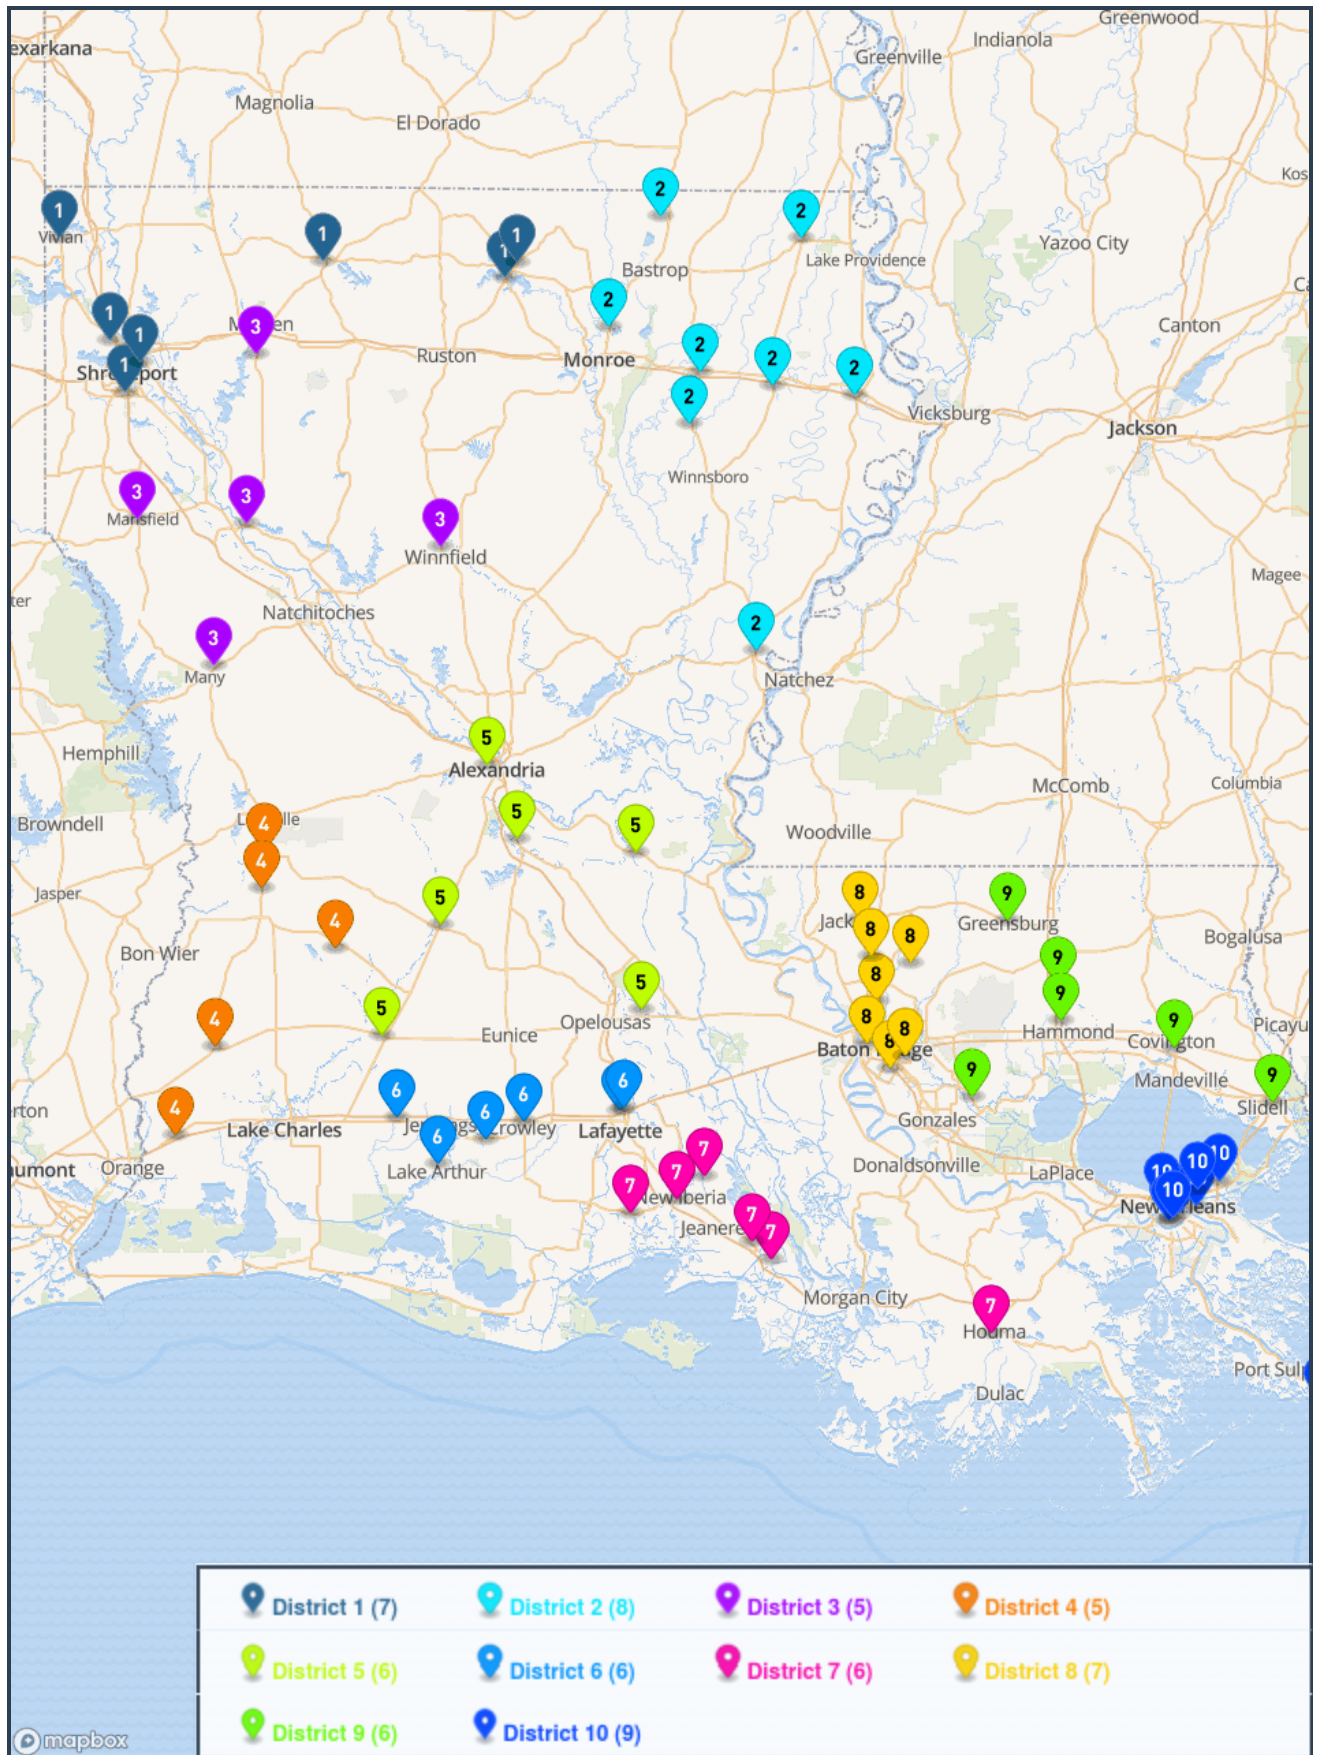

Basic Class - v.3 Red River-final Class 2A (65 Schools)