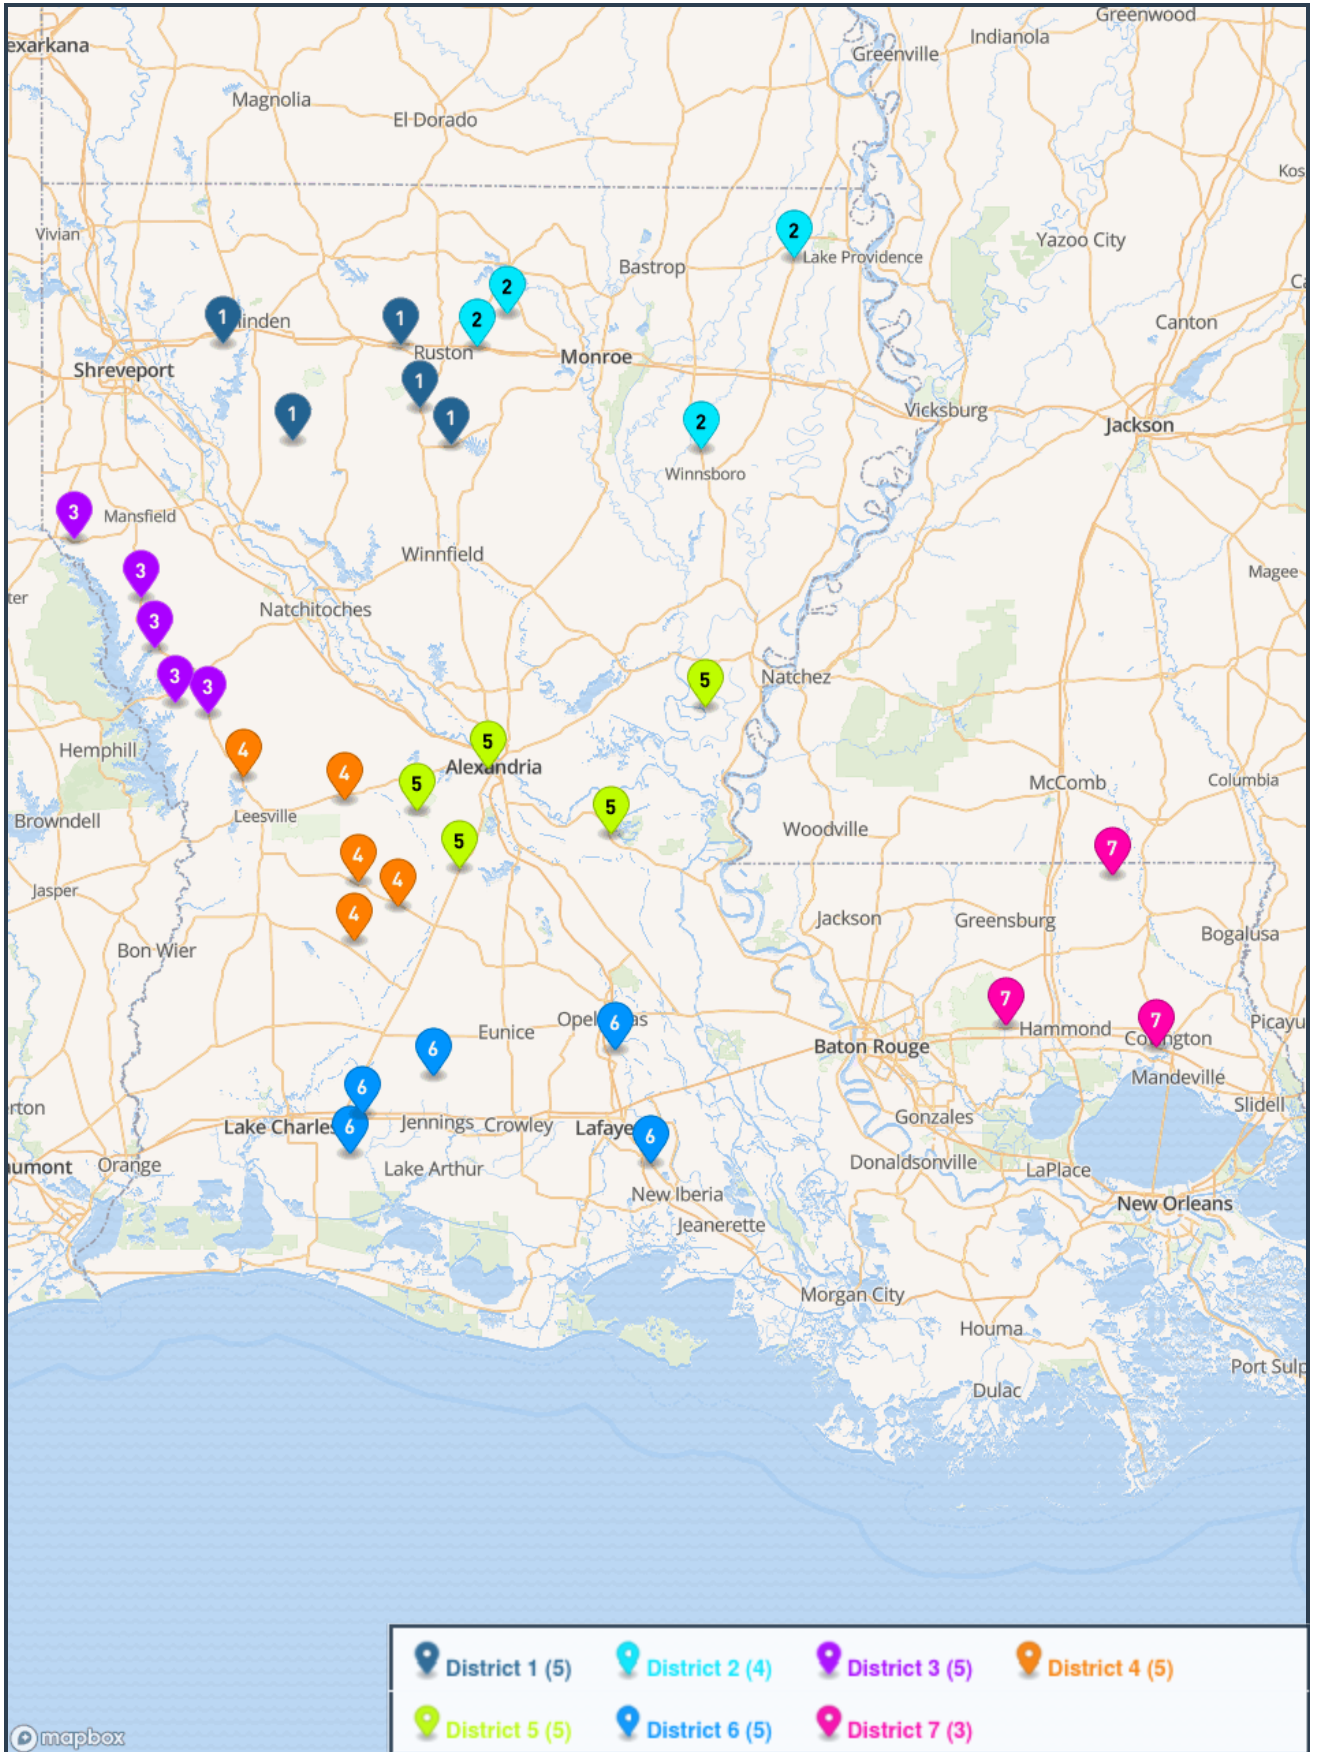

Basic Class - v.1-Final Class B (32 Schools)