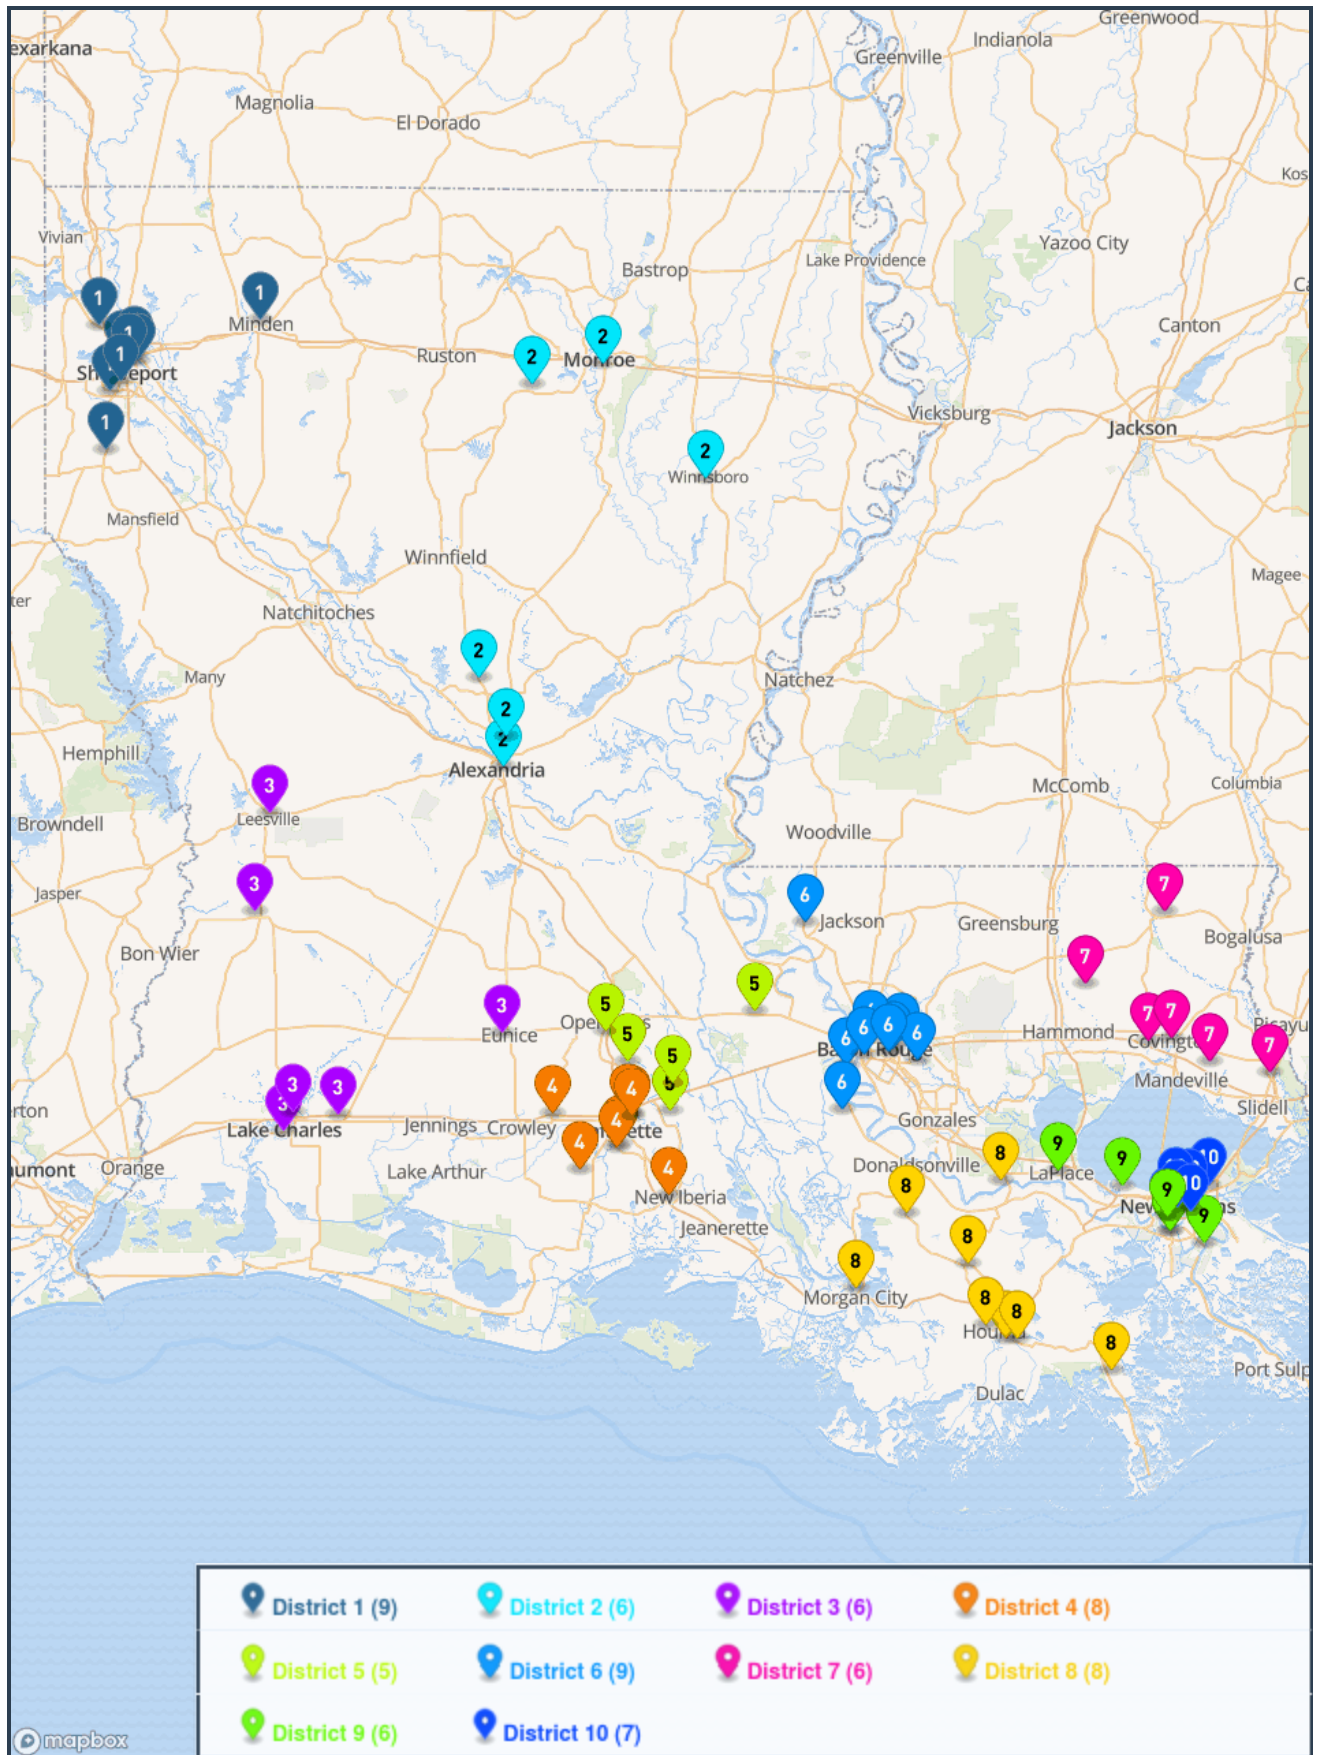

Basic Class - v.4 - Eleanor McCain-final Class 4A (70 Schools)