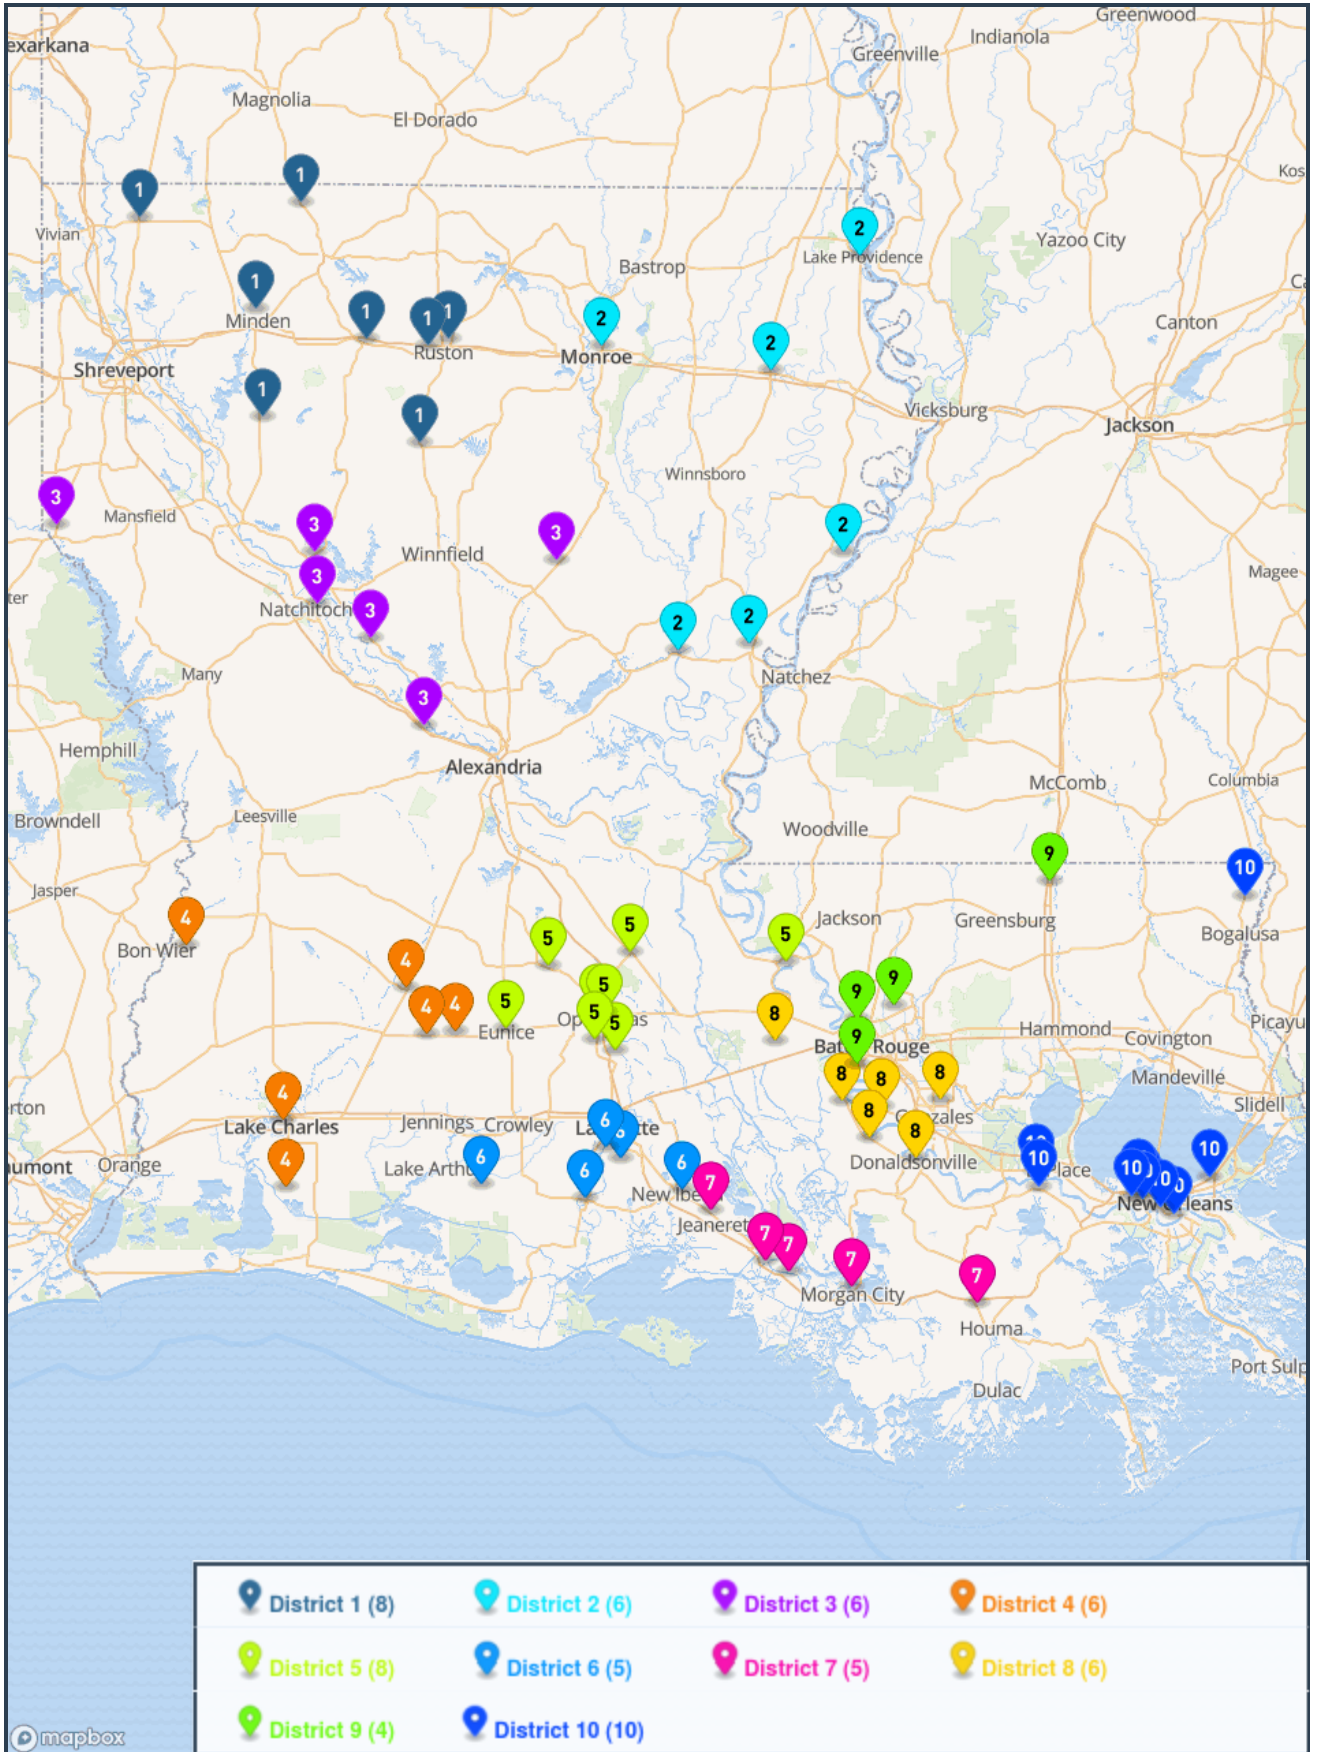

Basic Class - v.4 Ringgold-final Class 1A (64 Schools)

District 1

- Arcadia
- Cedar Creek
- Glenbrook
- Haynesville
- Jonesboro-Hodge
- Lincoln Preparatory School
- Plain Dealing
- Ringgold

District 3

- Lakeview
- LaSalle
- Logansport
- Montgomery
- Northwood - Lena
- St. Mary's

District 9

- Central Private
- Kentwood
- Southern Lab
- Thrive Academy

District 2

- Block
- Delhi
- Delta Charter
- General Trass
- St. Frederick
- Tensas

District 4

- Basile
- Elton
- Grand Lake
- Hamilton Christian
- Merryville
- Oberlin