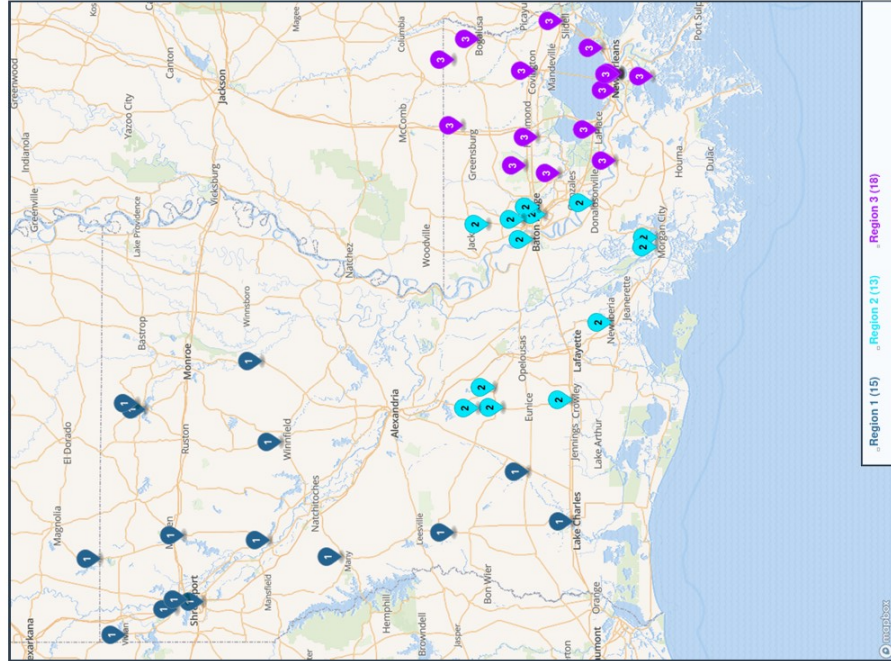

Final

Cross Country - Division IV - v.1-Final Division IV (46 Schools)

Region 1

- Caldwell Parish
- Calvary Baptist
- D'Arbonne Woods Charter
- Green Oaks
- Kinder
- Lakeside
- Loyola Prep
- Many
- North Caddo
- North Webster
- Red River
- Rosepine
- St. Louis Catholic
- Union Parish
- Winnfield

Region 2

- Berwick
- Catholic - N.I.
- Donaldsonville
- Dunham
- Episcopal
- Glen Oaks
- Mamou
- Notre Dame
- Patterson
- Pine Prairie
- Port Allen
- Slaughter Community Charter
- Ville Platte

Region 3

- Acad. of Sacred Heart - N.O.
- Bogalusa
- De La Salle
- Doyle
- Fisher
- French Settlement
- Isidore Newman
- Jewel Summer
- John Curtis Christian
- Northlake Christian
- Pine
- Pope John Paul II
- Sarah T. Reed
- Sophie B. Wright
- Springfield
- St. Charles
- St. James
- Ursuline Academy