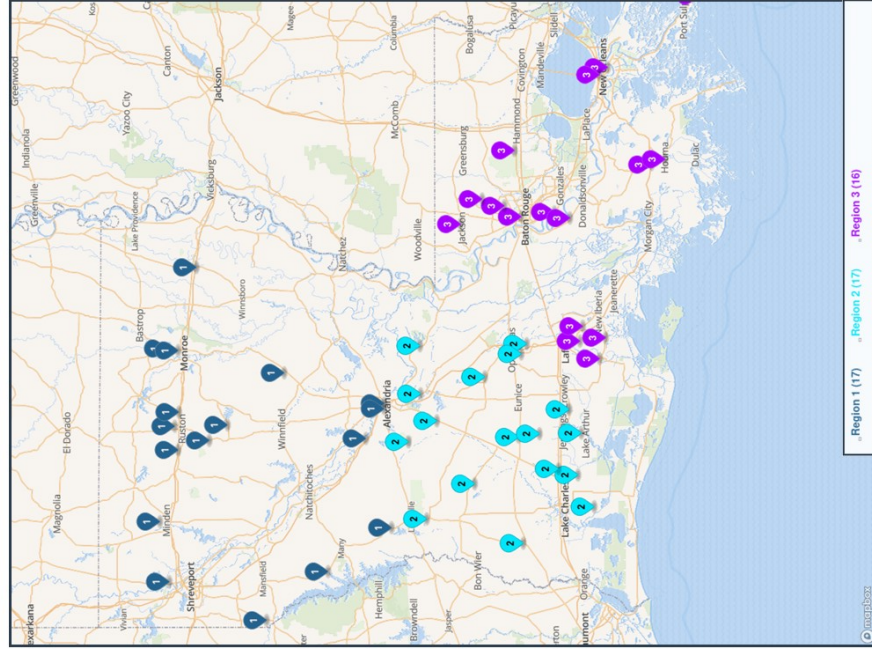

Region 2

- Abbeville
- Belaire
- Breaux Bridge
- Comeaux
- Erath
- Geo Next Generation
- Helix Mentorship Academy
- Iota
- Istrouma
- Kaplan
- Latayette Christian
- Madison Prep
- McKinley
- Morgan City
- Northside
- Northwest
- Parkview Baptist
- Plaquemine
- Rayne
- Scotlandville
- St. Martinville
- University Lab
- West Feliciana

Region 2

- Berwick
- Catholic - N.I.
- Donaldsonville
- Dunham
- Episcopal
- Glen Oaks
- Mamou
- Notre Dame
- Patterson
- Pine Prairie
- Port Allen
- Slaughter Community Charter
- Ville Platte

Region 3

- Acad. of Sacred Heart - N.O.
- Bogalusa
- De La Salle
- Doyle
- Fisher
- French Settlement
- Isidore Newman
- Jewel Summer
- John Curtis Christian
- Northlake Christian
- Pine
- Pope John Paul II
- Sarah T. Reed
- Sophie B. Wright
- Springfield
- St. Charles
- St. James
- Ursuline Academy

Final

Cross Country - Division V - v.1-Final Division V (50 Schools)

Region 1

- Anacoco
- Bolton Academy
- Cedar Creek
- Choudrant
- Delhi Charter
- Glenbrook
- Holy Savior Menard
- LaSalle
- Logansport
- Northwood - Lena
- Ouachita Christian
- Providence Classical Academy
- Quitman
- Simsboro
- St. Frederick
- Weston
- Zwolle

Region 2

- Acad. of Sacred Heart - G.C.
- Avoyelles Public Charter
- Bell City
- DeQuincy
- East Beauregard
- Elton
- Glenmora
- Grand Lake
- Hathaway
- Lacassine
- Lake Arthur
- Midland
- Oak Hill
- Pickering
- Rapides
- Sacred Heart
- Westminster Christian