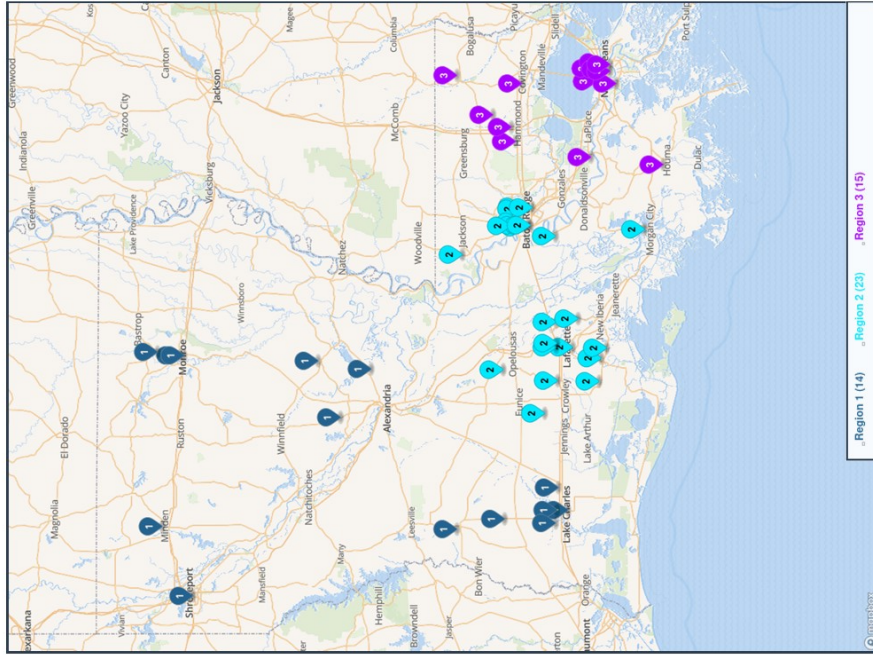

Region 2

- A.J. Ellender
- Assumption
- Broadmoor
- Brusly
- Cecilia
- East St. John
- E.D. White
- Liberty
- Livonia
- South Latourche
- South Terrebonne
- St. Michael the Archangel
- Tara
- Westgate

Region 3

- Academy of Our Lady
- Archbishop Chapelle
- Archbishop Shaw
- Belle Chasse
- Ben Franklin
- Eleanor McMain
- George Washington Carver
- Holy Cross
- Kenner Discovery Health Science
- Lakeshore
- L. W. Higgins
- New Orleans Military & Maritime
- Pearl River
- Salmen
- St. Augustine
- St. Scholastica
- The Willow School

Final

Cross Country - Division III - v.1-Final Division III (52 Schools)

Region 1

- Buckeye
- Carroll
- DeRidder
- Grant
- Iowa
- Jena
- Lake Charles College Prep
- Minden
- South Beauregard
- Sterlington
- Washington-Marion
- Westlake
- Woodlawn - Shrev.
- Wossman

Region 2

- Abbeville
- Belaire
- Breaux Bridge
- Comeaux
- Erath
- Geo Next Generation
- Helix Mentorship Academy
- Iota
- Istrouma
- Kaplan
- Latayette Christian
- Madison Prep
- McKinley
- Morgan City
- Northside
- Northwest
- Parkview Baptist
- Plaquemine
- Rayne
- Scotlandville
- St. Martinville
- University Lab
- West Feliciana