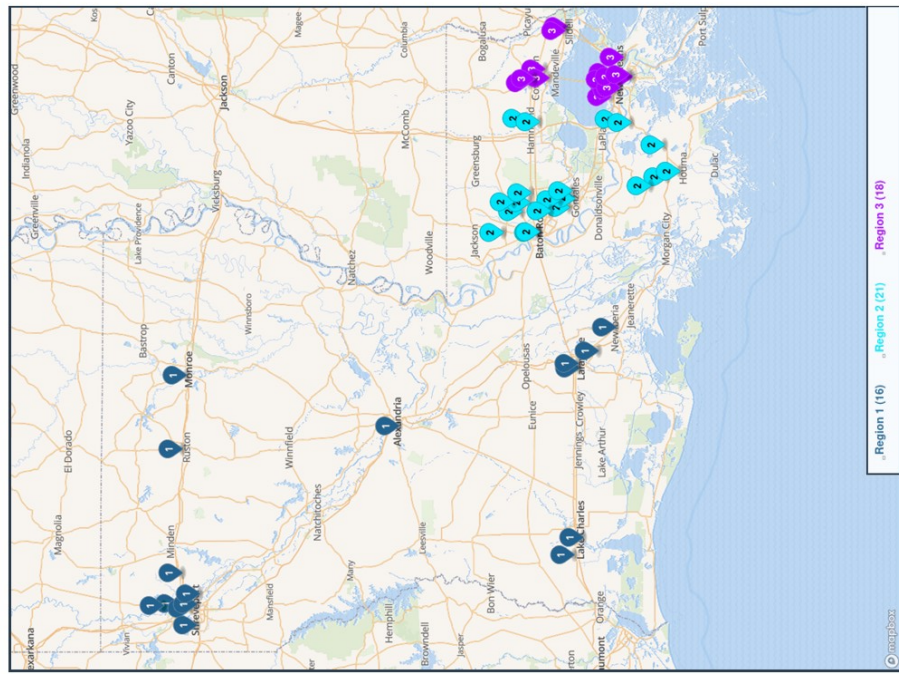

Final

Cross Country - Division I - v.1-Final Division I (55 Schools)

Final

Cross Country - Division II - v.1-Final Division II (51 Schools)

Region 1

- Acadiana Renaissance Charter
- Beau Chene
- Bossier
- Caddo Magnet
- Carencro
- David Thibodaux
- Latayette Renaissance Charter Academy
- LaGrange
- Leesville
- Natchitoches Central
- Neville
- North DeSoto
- North Vermillion
- Ouachita Parish
- Pineville
- Sam Houston
- St. Thomas More
- Teurlings Catholic
- Tioga
- West Ouachita

Region 2

- A.J. Ellender
- Assumption
- Broadmoor
- Brusly
- Cecilia
- East St. John
- E.D. White
- Liberty
- Livonia
- South Latourche
- South Terrebonne
- St. Michael the Archangel
- Tara
- Westgate

Region 3

Final

Cross Country - Division VI - v.1-Final Division VI (51 Schools)

Region 1

- Calvin
- Castor
- Downsville
- Doyline
- Ebarb
- Florien
- Georgetown
- Grace Christian
- Harrisonburg
- Hicks
- Hornbeck
- Montgomery
- Negreet
- Pleasant Hill
- Ringgold
- Saline
- Simpson
- St. Mary's
- Summerfield

Region 2

- Berchmans Academy
- Elizabeth
- Evans
- Gueydan
- Hackberry
- Hamilton Christian
- Johnson Bayou
- Merryville
- Northside Christian
- Opelousas Catholic
- Pitkin
- Plainview
- Singer
- South Cameron
- St. Edmund
- St. Joseph's - Plaquemine
- Westminster Christian - Lafayette