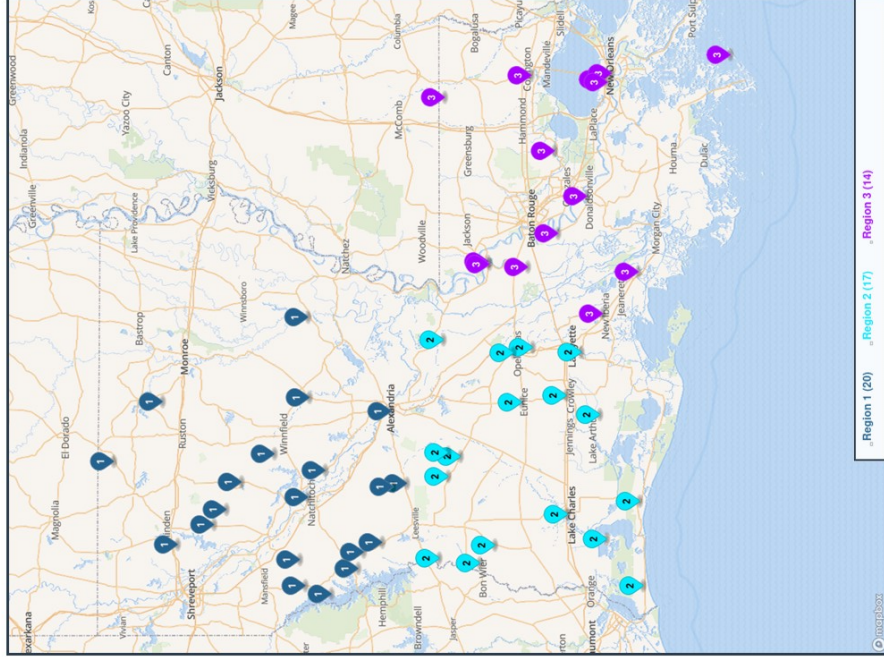

Final

Cross Country - Division V - v.1-Final Division V (50 Schools)

Region 1

- Anacoco
- Bolton Academy
- Cedar Creek
- Choudrant
- Delhi Charter
- Glenbrook
- Holy Savior Menard
- LaSalle
- Logansport
- Northwood - Lena
- Ouachita Christian
- Providence Classical Academy
- Quitman
- Simsboro
- St. Frederick
- Weston
- Zwolle

Region 2

- Acad. of Sacred Heart - G.C.
- Avoyelles Public Charter
- Bell City
- DeQuincy
- East Beauregard
- Elton
- Glenmora
- Grand Lake
- Hathaway
- Lacassine
- Lake Arthur
- Midland
- Oak Hill
- Pickering
- Rapides
- Sacred Heart
- Westminster Christian

Region 3

- Ascension Episcopal
- Capitol
- Central Private
- Covenant Christian
- Delcambre
- East Feliciana
- East Iberville
- Episcopal of Acadiana
- Holden
- Houma Christian
- Louise McGehee
- Metairie Park Country Day
- Northeast
- South Plaquemines
- Vermilion Catholic
- White Castle

Final

Cross Country - Division VI - v.1-Final Division VI (51 Schools)

Region 1

- Calvin
- Castor
- Downsville
- Doyline
- Ebarb
- Florien
- Georgetown
- Grace Christian
- Harrisonburg
- Hicks
- Hornbeck
- Montgomery
- Negreet
- Pleasant Hill
- Ringgold
- Saline
- Simpson
- St. Mary's
- Summerfield