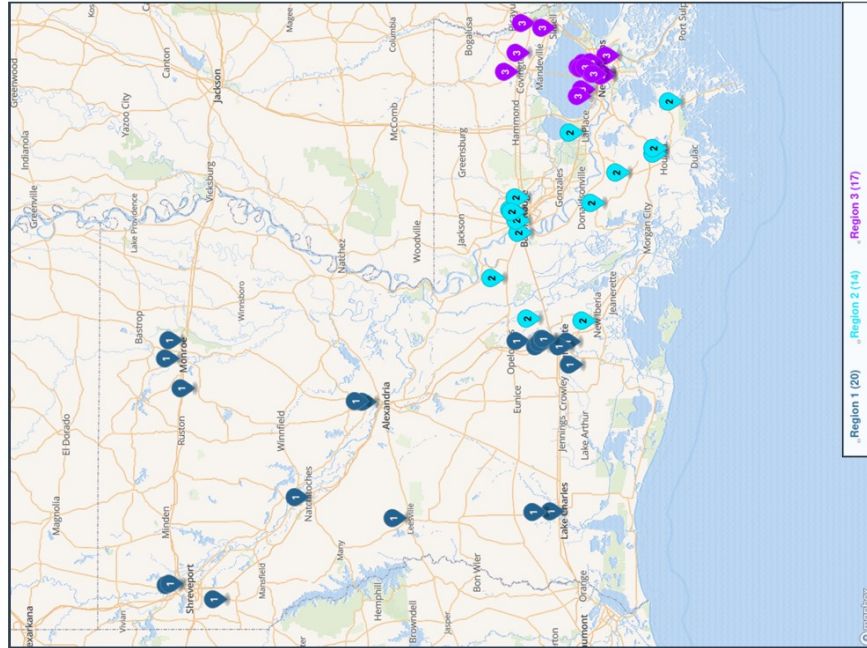

Final

Cross Country - Division II - v.1-Final Division II (51 Schools)

Region 1

Region 2

- A.J. Ellender
- Assumption
- Broadmoor
- Brusly
- Cecilia
- East St. John
- E.D. White
- Liberty
- Livonia
- South Latourche
- South Terrebonne
- St. Michael the Archangel
- Tara
- Westgate

Region 3

- Academy of Our Lady
- Archbishop Chapelle
- Archbishop Shaw
- Belle Chasse
- Ben Franklin
- Eleanor McMain
- George Washington Carver
- Holy Cross
- Kenner Discovery Health Science
- Lakeshore
- L. W. Higgins
- New Orleans Military & Maritime
- Pearl River
- Salmen
- St. Augustine
- St. Scholastica
- The Willow School