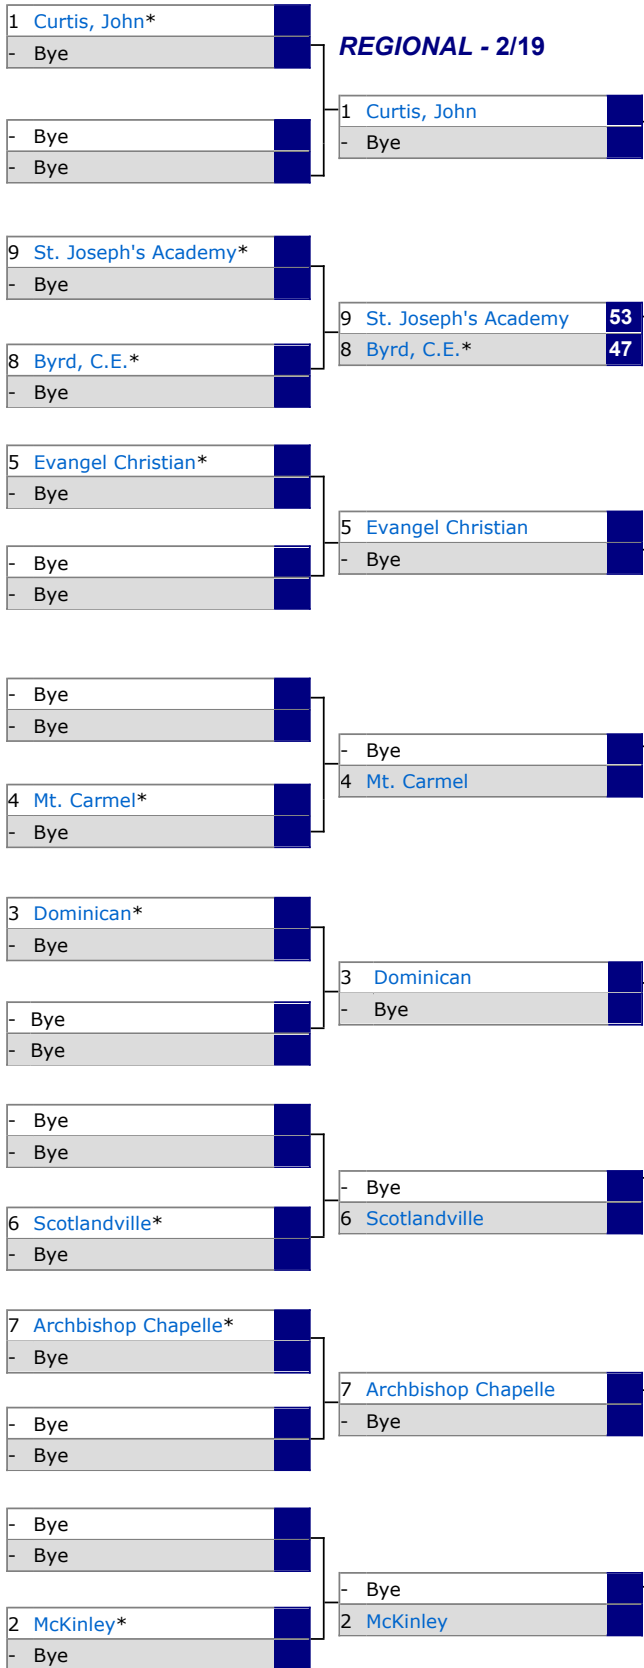

2018 LHSAA Girls' Basketball Playoff Bracket - Division I

BI-DISTRICT - 2/15

*Denotes Home Team

Allstate Sugar Bowl/LHSAA Girls' Marsh Madness
Rapides Coliseum, Alexandria LA
February 26-March 3, 2018