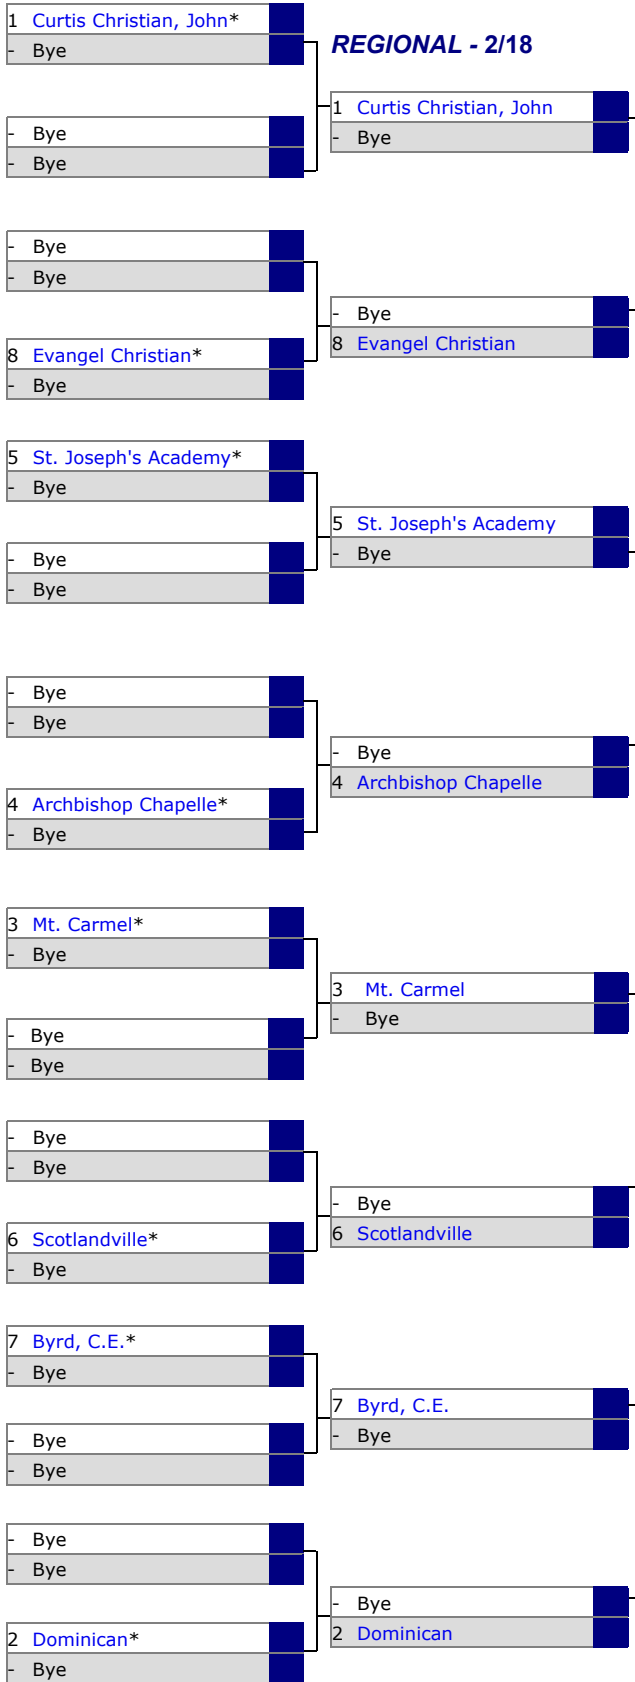

2019 LHSAA Girls' Basketball Playoff Bracket - Division I

BI-DISTRICT - 2/14

*Denotes Home Team