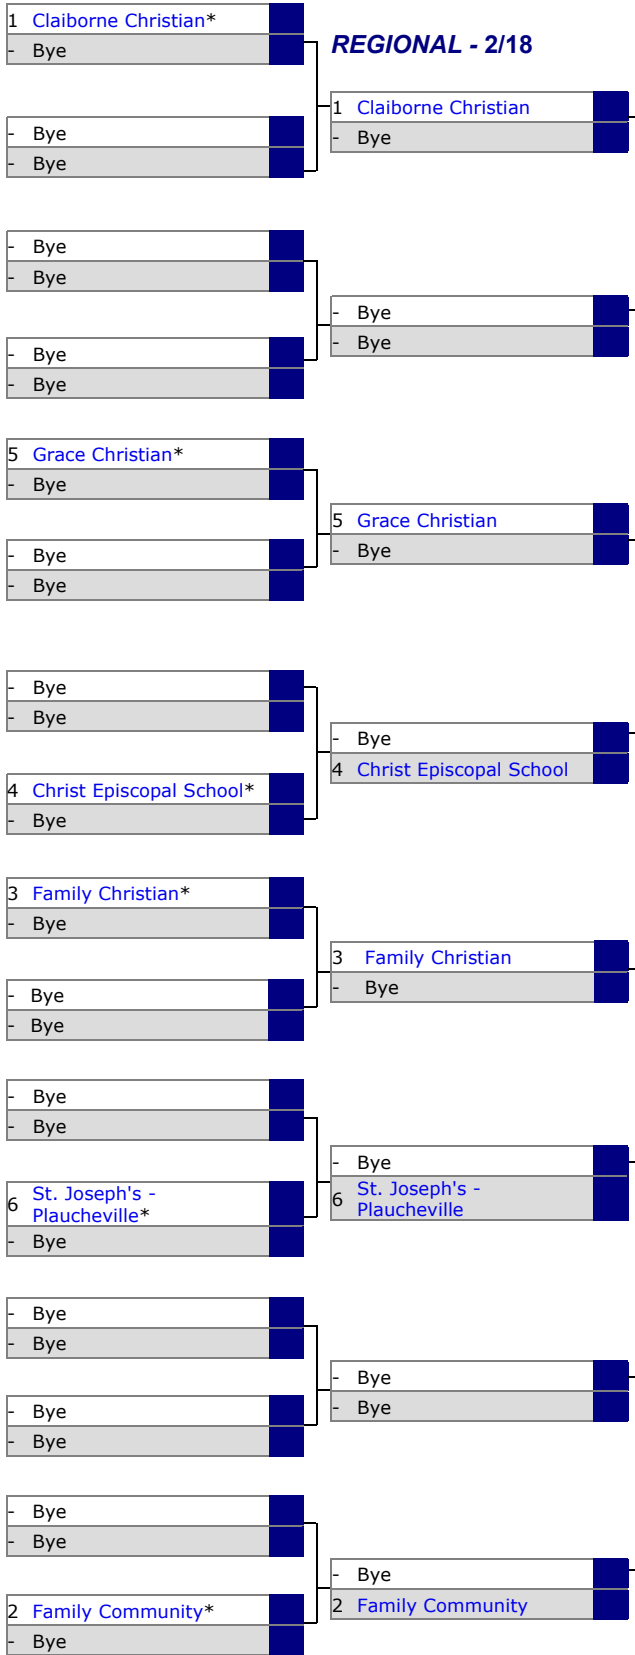

2019 LHSAA Girls' Basketball Playoff Bracket - Division V

BI-DISTRICT - 2/14

*Denotes Home Team