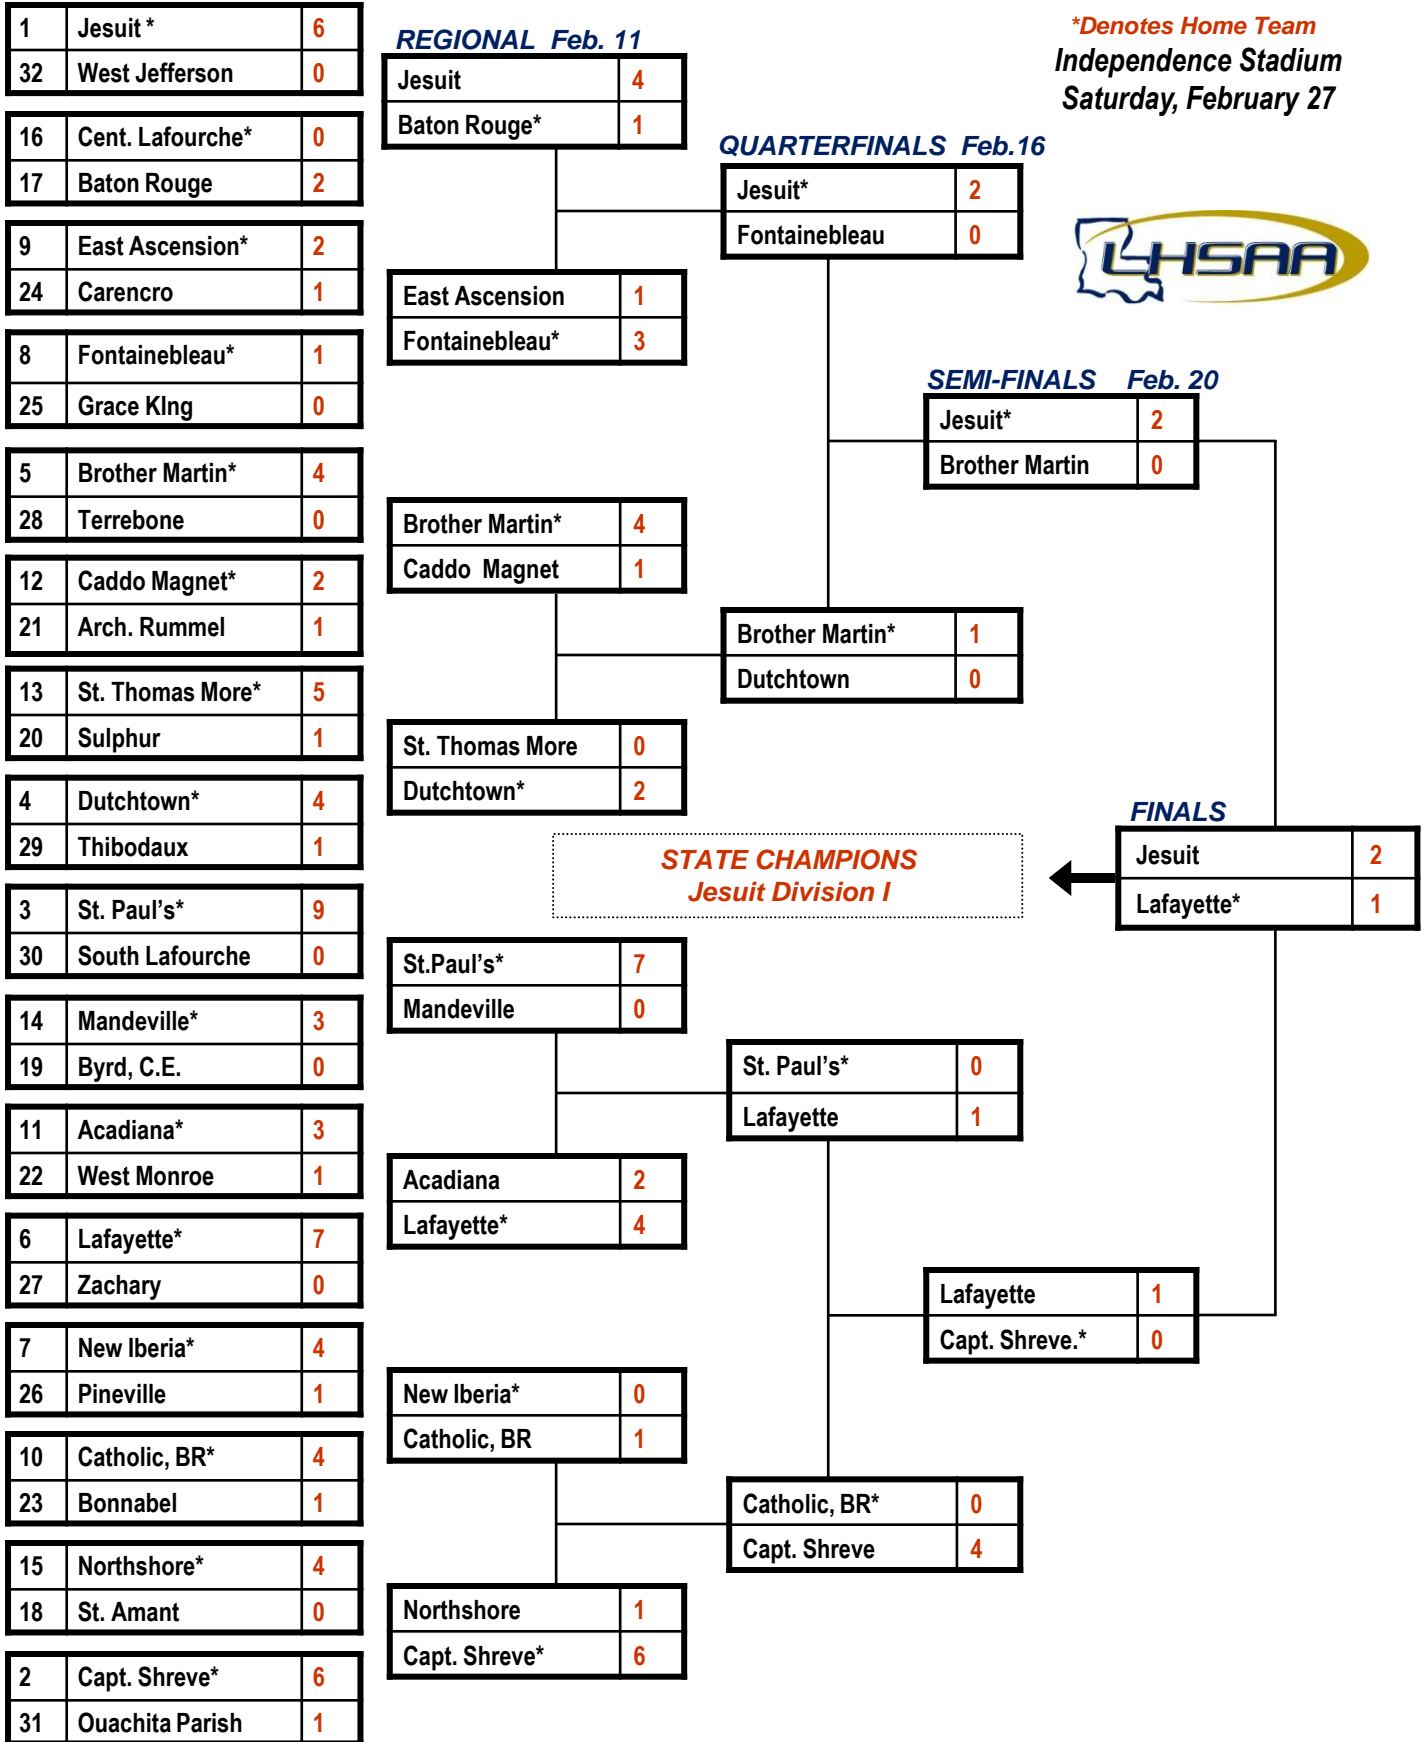

2010 LHSAA BOYS' SOCCER PLAYOFF BRACKETS – DIVISION I

BI-DISTRICT Feb. 6

1	Jesuit*	6
32	West Jefferson	0
16	Cent. Lafourche*	0
17	Baton Rouge	2
9	East Ascension*	2
24	Carencro	1
8	Fontainebleau*	1
25	Grace King	0
5	Brother Martin*	4
28	Terrebone	0
12	Caddo Magnet*	2
21	Arch. Rummel	1
13	St. Thomas More*	5
20	Sulphur	1
4	Dutchtown*	4
29	Thibodaux	1
3	St. Paul's*	9
30	South Lafourche	0
14	Mandeville*	3
19	Byrd, C.E.	0
11	Acadiana*	3
22	West Monroe	1
6	Lafayette*	7
27	Zachary	0
7	New Iberia*	4
26	Pineville	1
10	Catholic, BR*	4
23	Bonnabel	1
15	Northshore*	4
18	St. Amant	0
2	Capt. Shreve*	6
31	Ouachita Parish	1

REGIONAL Feb. 11

Jesuit	4
Baton Rouge*	1
East Ascension	1
Fontainebleau*	3
Brother Martin*	4
Caddo Magnet	1
St. Thomas More	0
Dutchtown*	2
St. Paul's*	7
Mandeville	0
Acadiana	2
Lafayette*	4
New Iberia*	0
Catholic, BR	1
Northshore	1
Capt. Shreve*	6

QUARTERFINALS Feb. 16

Jesuit*	2
Fontainebleau	0
Brother Martin*	1
Dutchtown	0

SEMI-FINALS Feb. 20

Jesuit*	2
Brother Martin	0

FINALS

Jesuit	2
Lafayette*	1

STATE CHAMPIONS
Jesuit Division I

*Denotes Home Team
Independence Stadium
Saturday, February 27