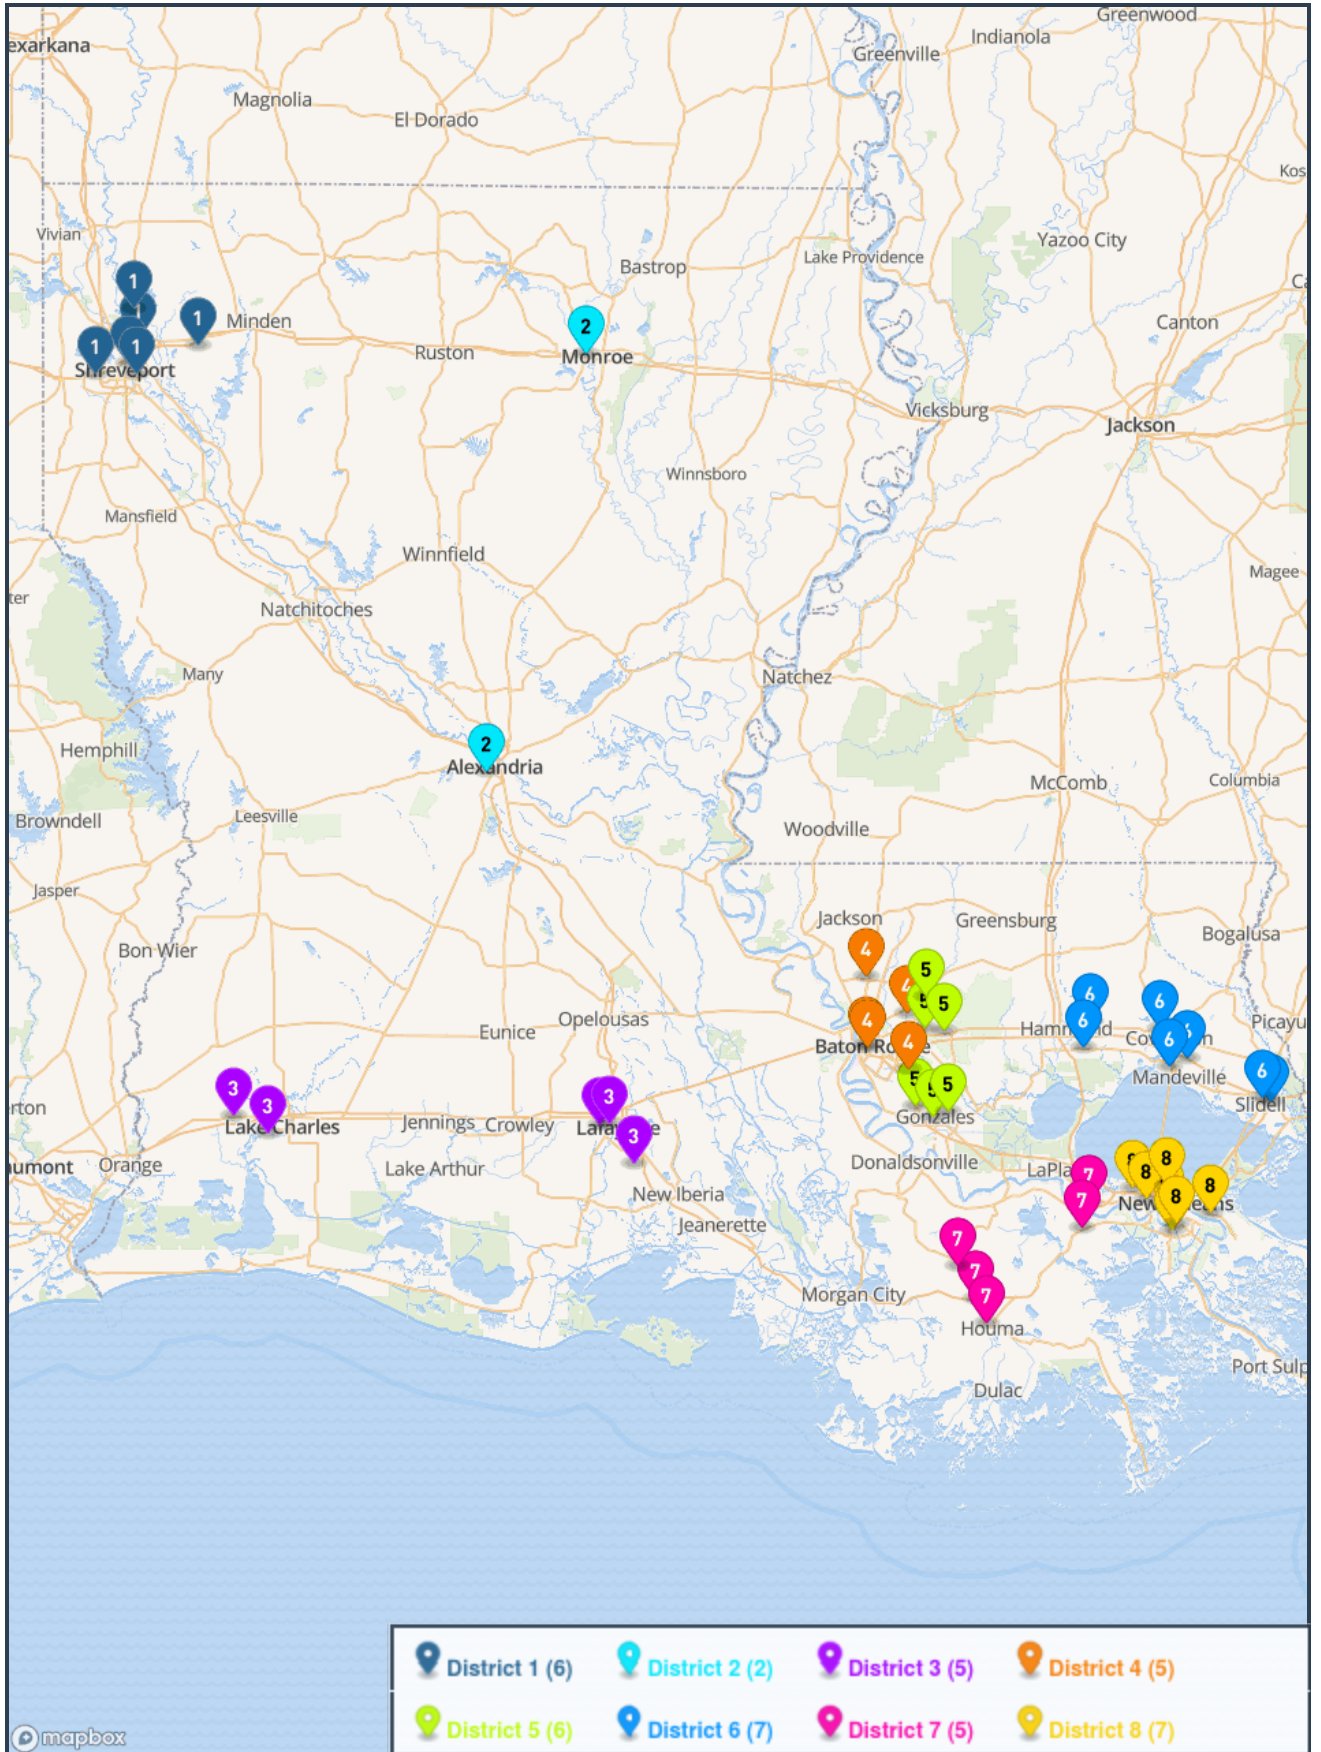

Girls Soccer I District - v.1 Division I (43 Schools)

District 1

- Airline
- Benton
- Captain Shreve
- C.E. Byrd
- Haughton
- Huntington

District 3

- Acadiana
- Barbe
- Lafayette
- Southside
- Sulphur

District 5

- Denham Springs
- Dutchtown
- East Ascension
- Live Oak
- St. Amant
- Walker

District 7

- Destrehan
- Hahnville
- H.L. Bourgeois
- Terrebonne
- Thibodaux

District 2

- Alexandria
- West Monroe

District 4

- Baton Rouge
- Central - B.R.
- St. Joseph's Academy
- Woodlawn - B.R.
- Zachary

District 5

- Comeaux
- New Iberia
- North Vermilion
- St. Thomas More
- Westgate

District 7

- Lakeshore
- Pearl River
- Salmen
- St. Scholastica

District 9

- Academy of Our Lady
- Belle Chasse
- Edna Karr
- L. W. Higgins
- New Orleans Military & Maritime

District 2

- Neville
- Ouachita Parish
- Ruston
- West Ouachita

District 4

- Beau Chene
- Carencro
- Sam Houston
- Teurlings Catholic

District 6

- Broadmoor
- Liberty
- Livonia
- Tara
- West Feliciana

District 8