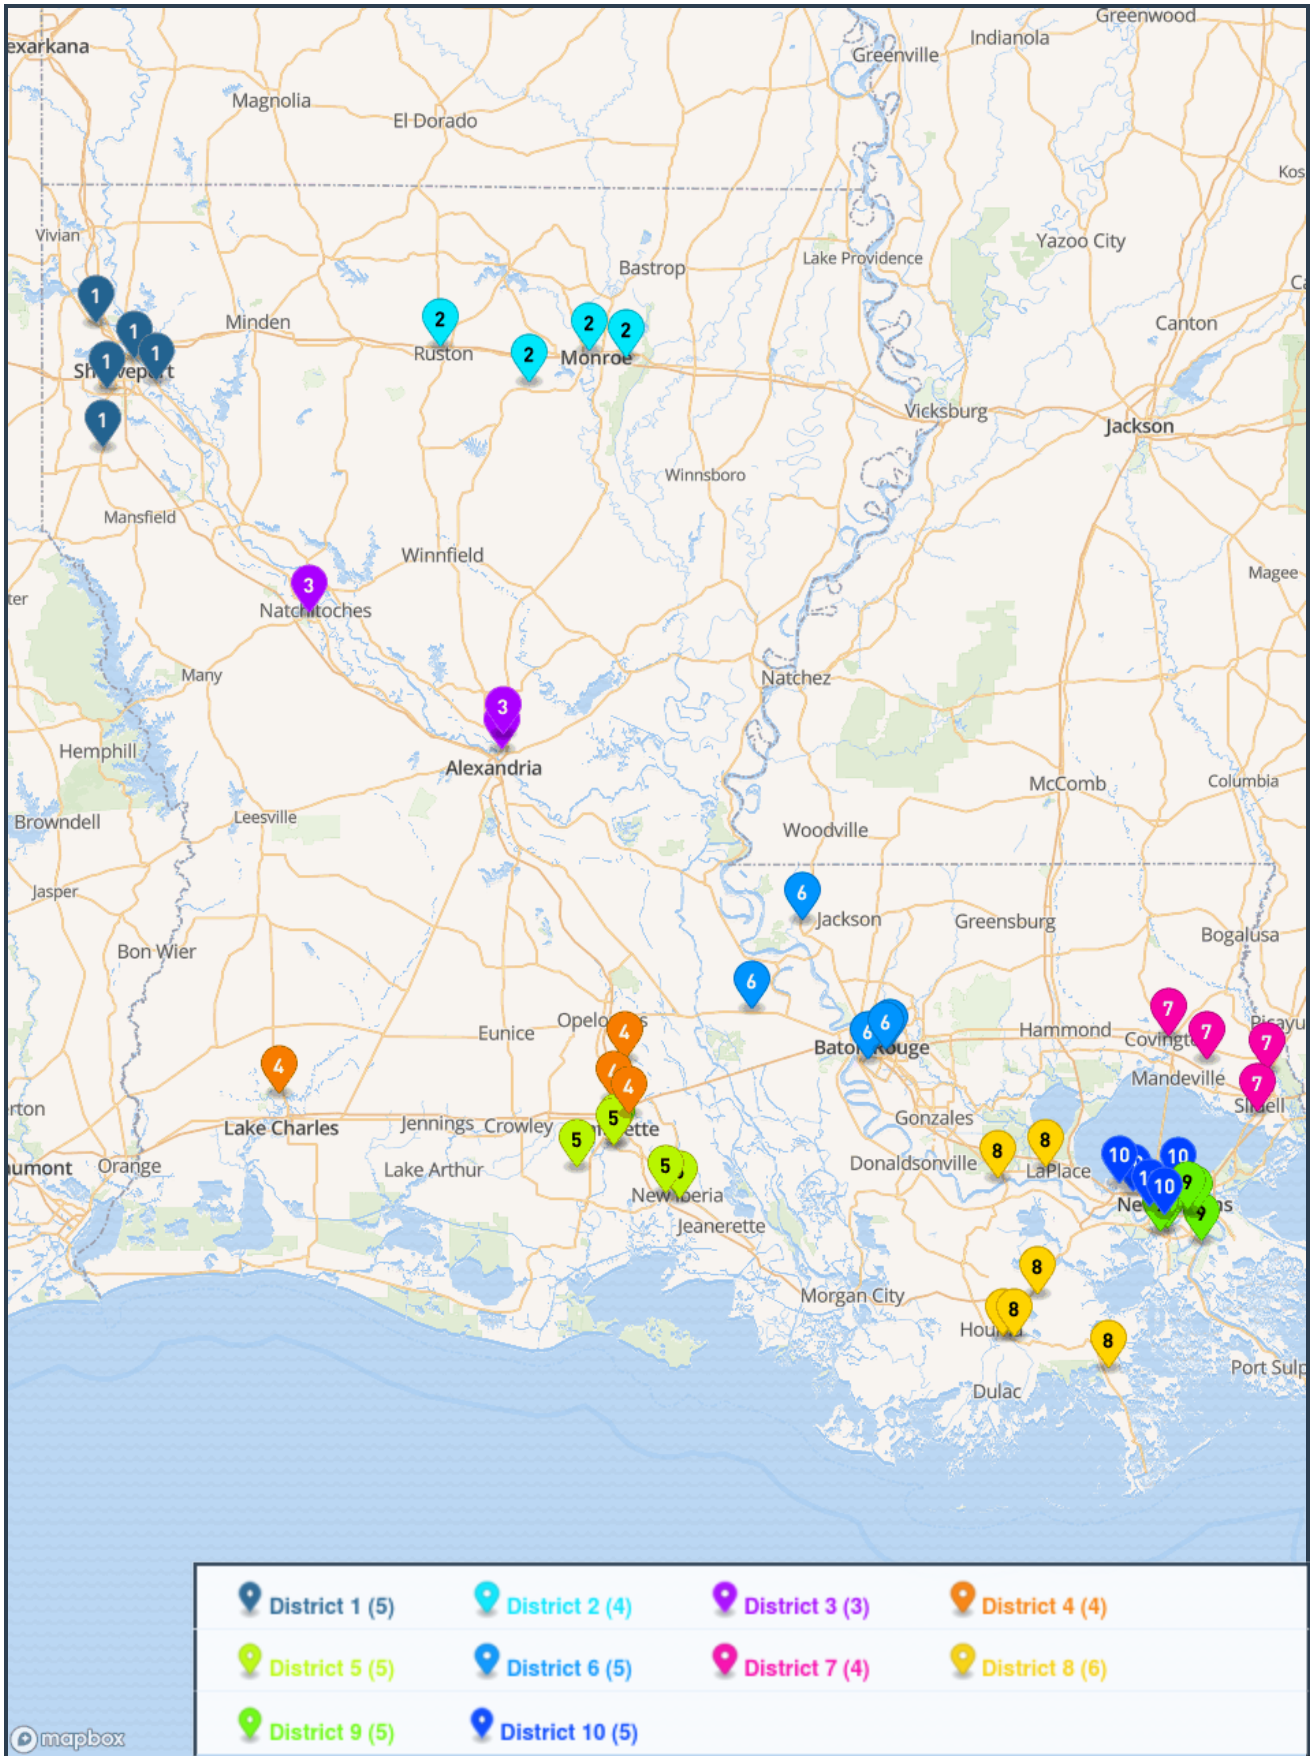

Girls Soccer II District - v.2 Pineville - Final Division II (46 Schools)