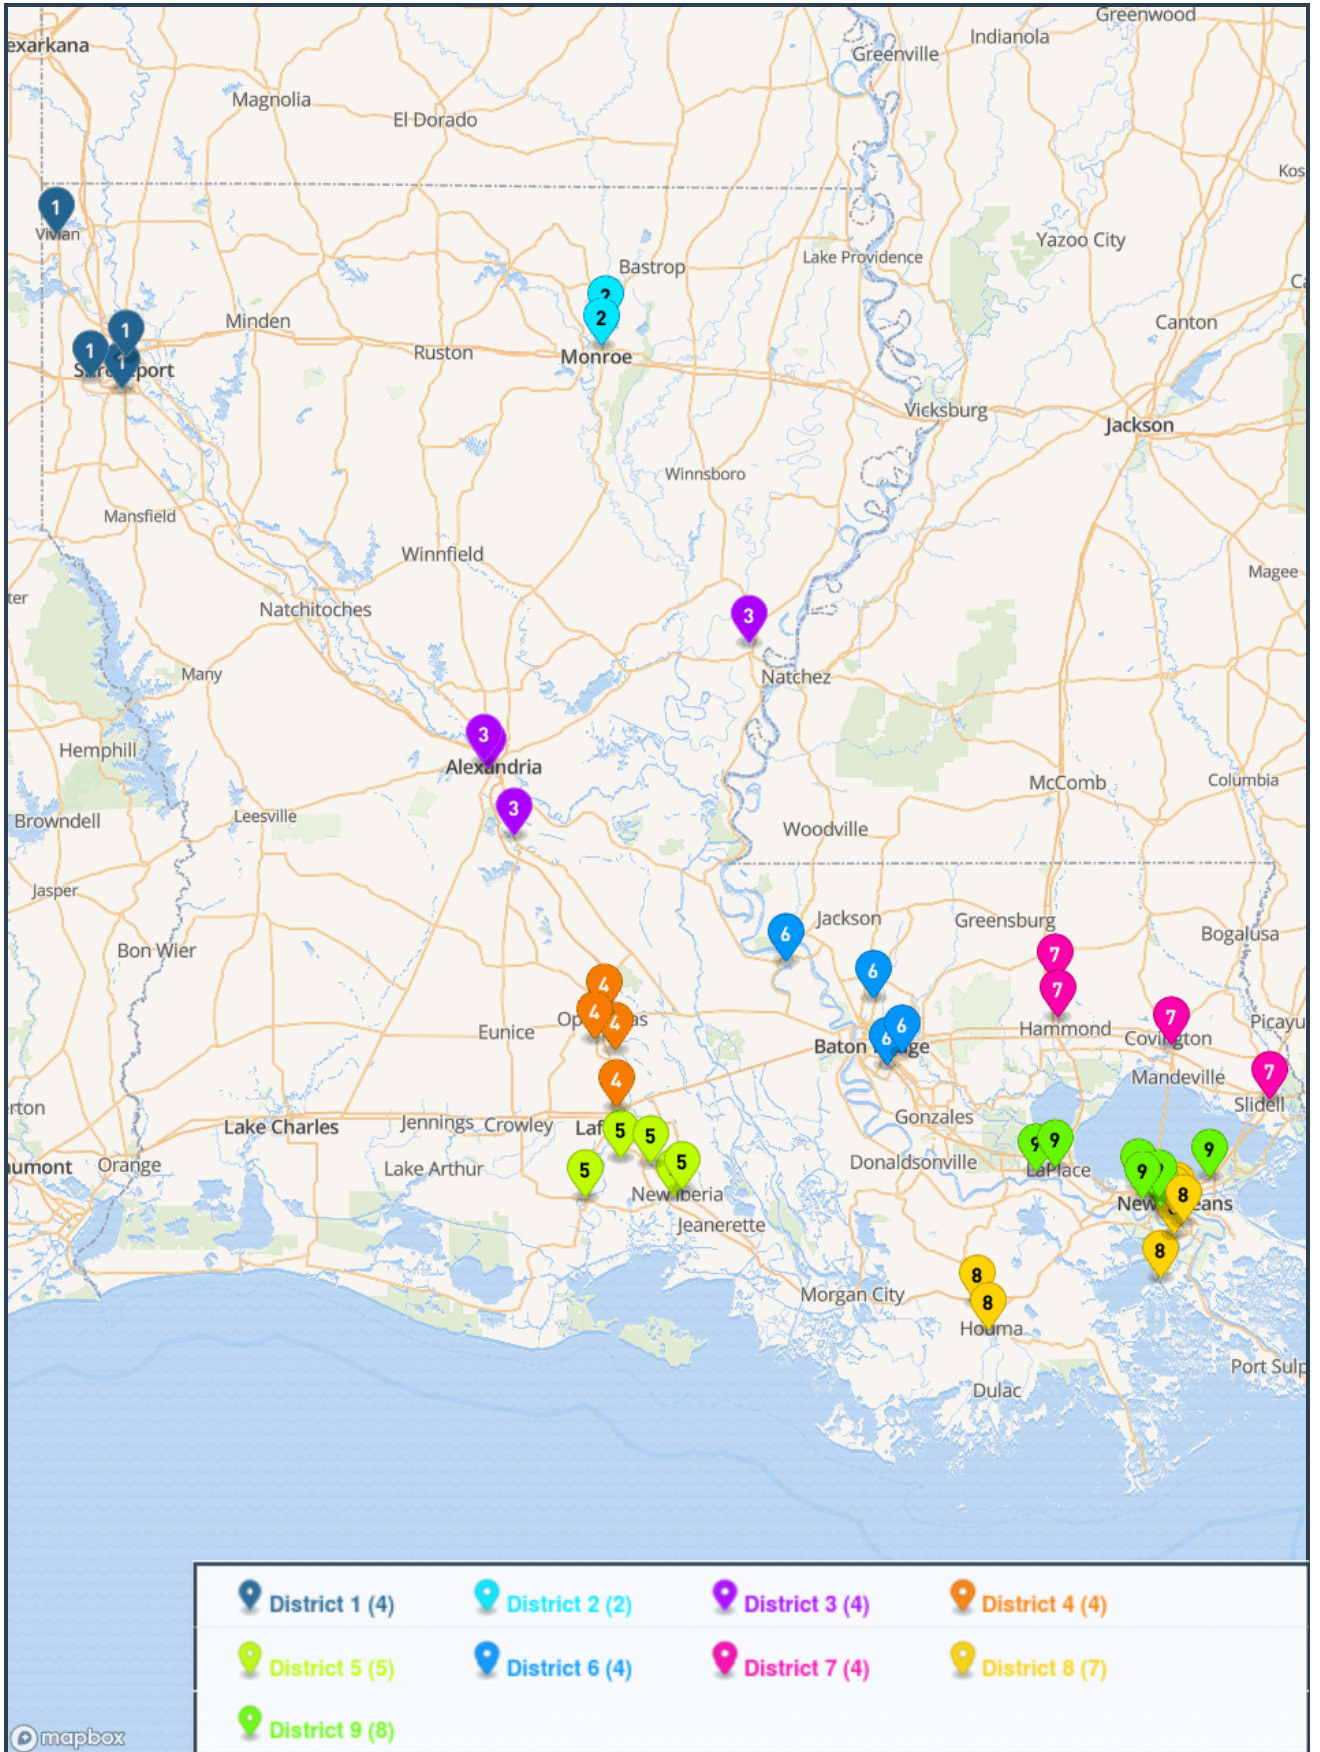

Girls Soccer IV District - v.1 - Final Division IV (42 Schools)