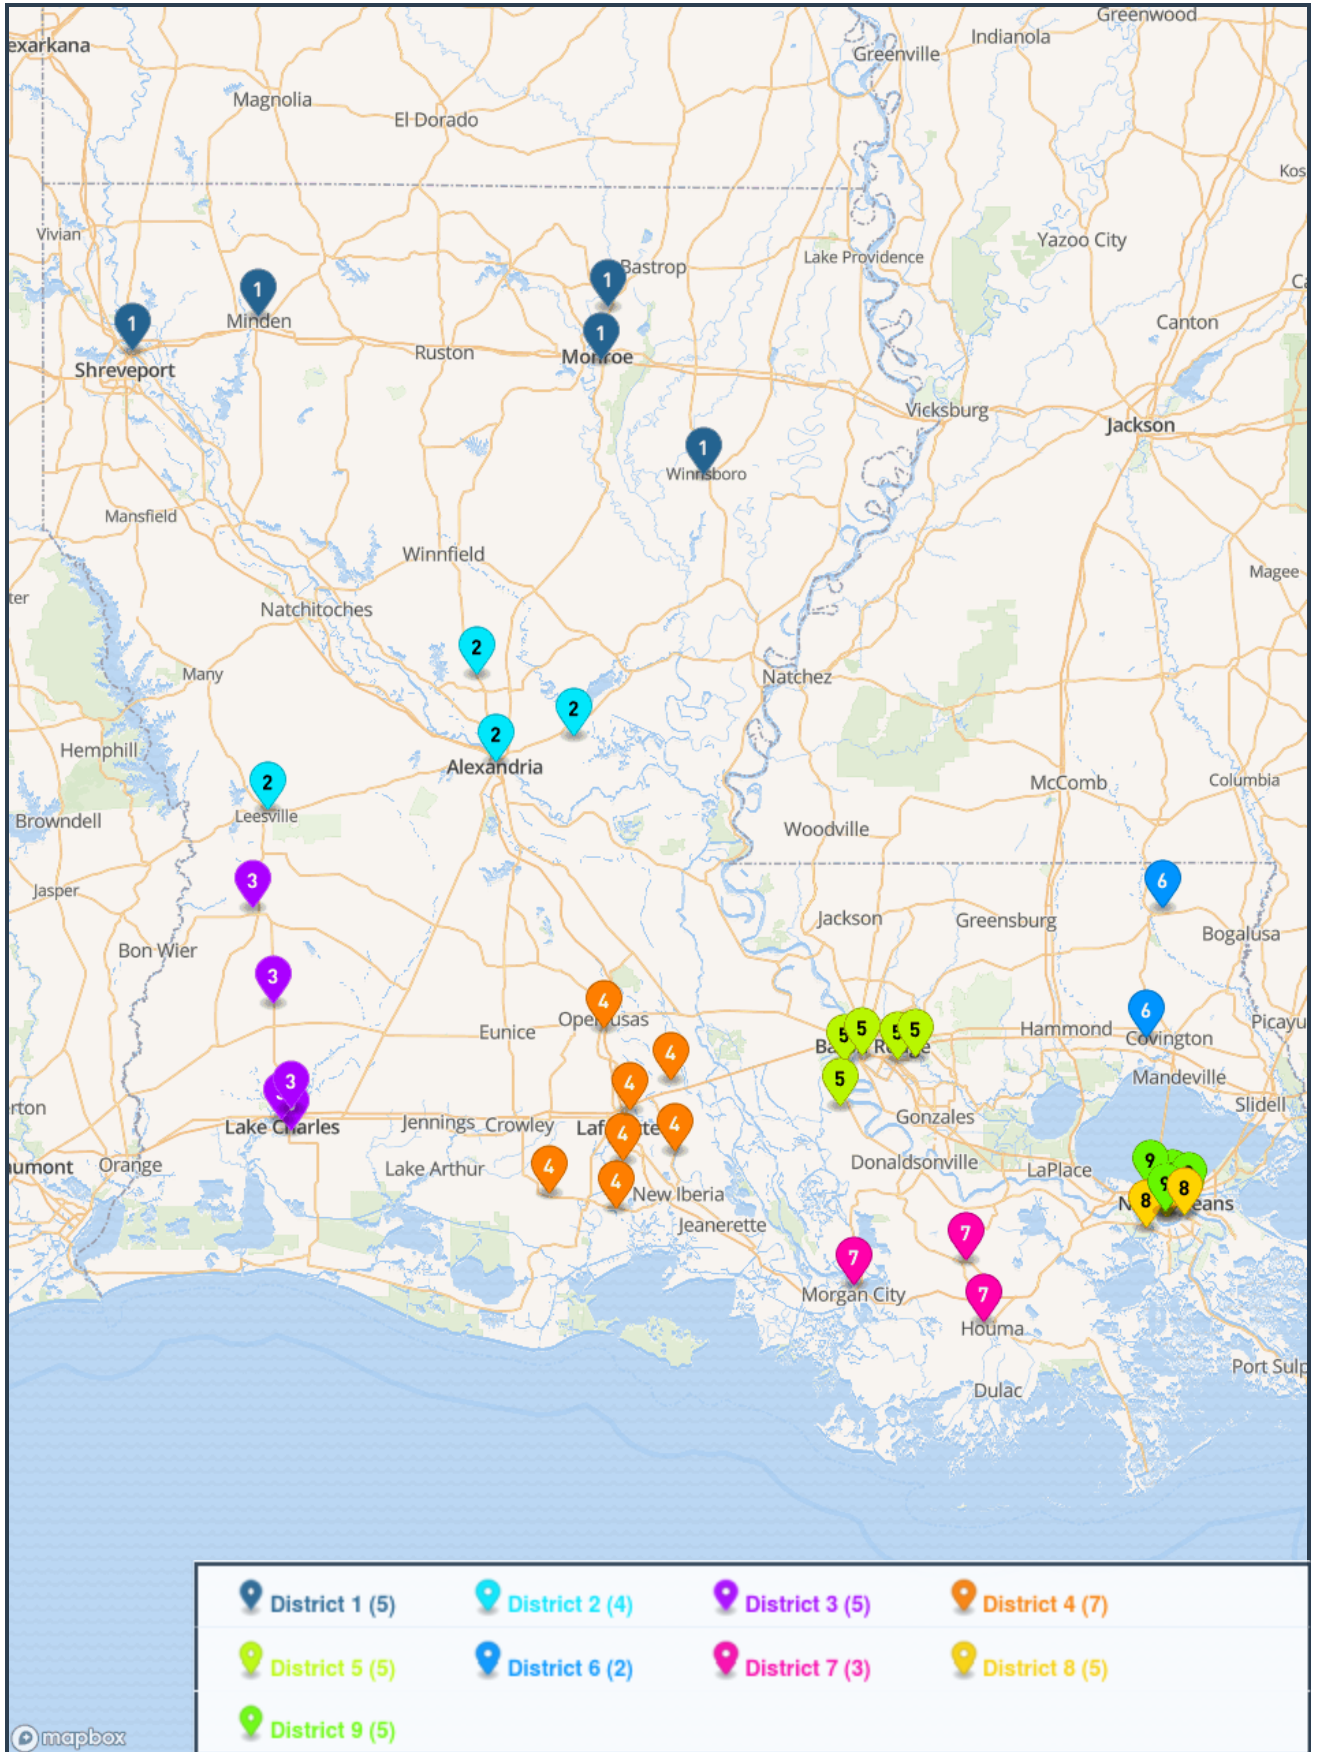

Girls Soccer III District - v.1 - Final Division III (41 Schools)