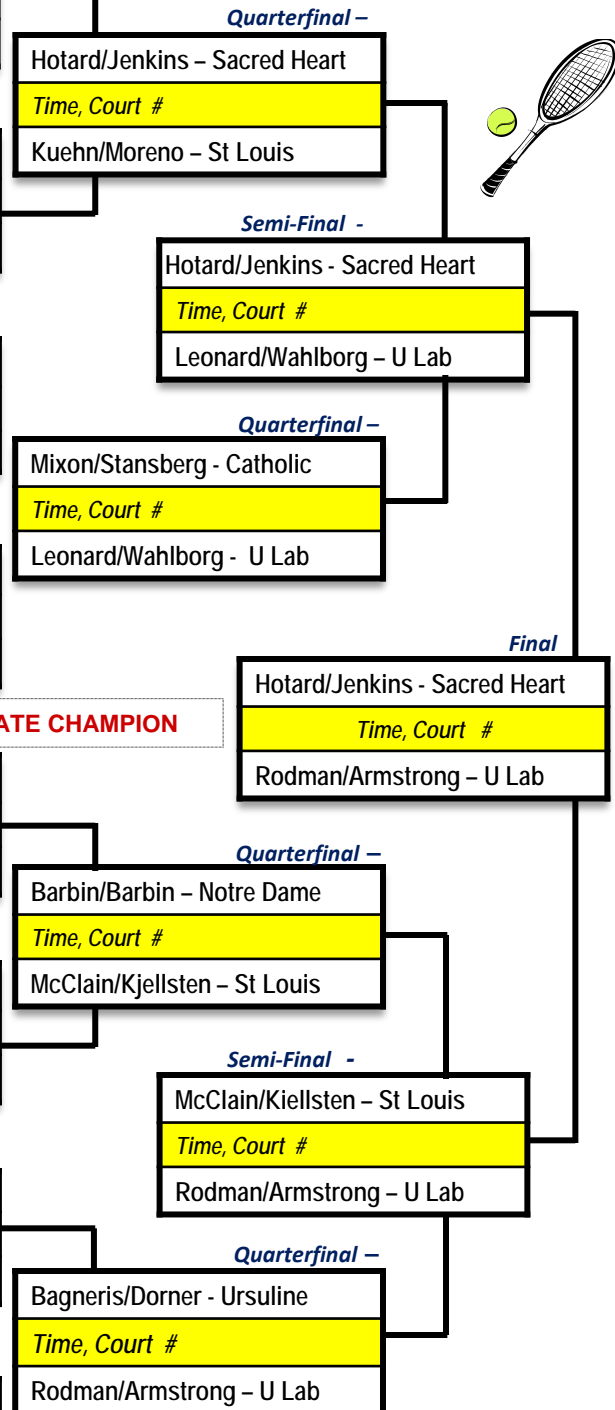

Round of 16 –

Hotard/Jenkins – Sacred Heart
Time 2
Antilley/O’Brien - Episcopal
Castellao/Cucjen - Evangel
Time 2
Kuehn/Moreno – St Louis
Mixon/Stansbury - Catholic
Time 2
Schmid/Guidry – Notre Dam
Leonard/Wahlborg – U Lab
Time 3:30
Foret/Sensenbrenner - Ursuline
Hotard/Jenkins - Sacred Heart STATE CHAMPION
Daigle/Waguespack – Ed White
Time 3:30
Barbin/Barbin – Notre Dame
Benson/Broussard – Teurlings
Time 3:30
McClain/Kjellsten – St Louis
Hussein/Dalton – St. Louis
Time 3:30
Bagneris/Dorner - Ursuline
Parsiola/Sanford - Loyola
Time 3:30
Rodman/Armstrong – U Lab