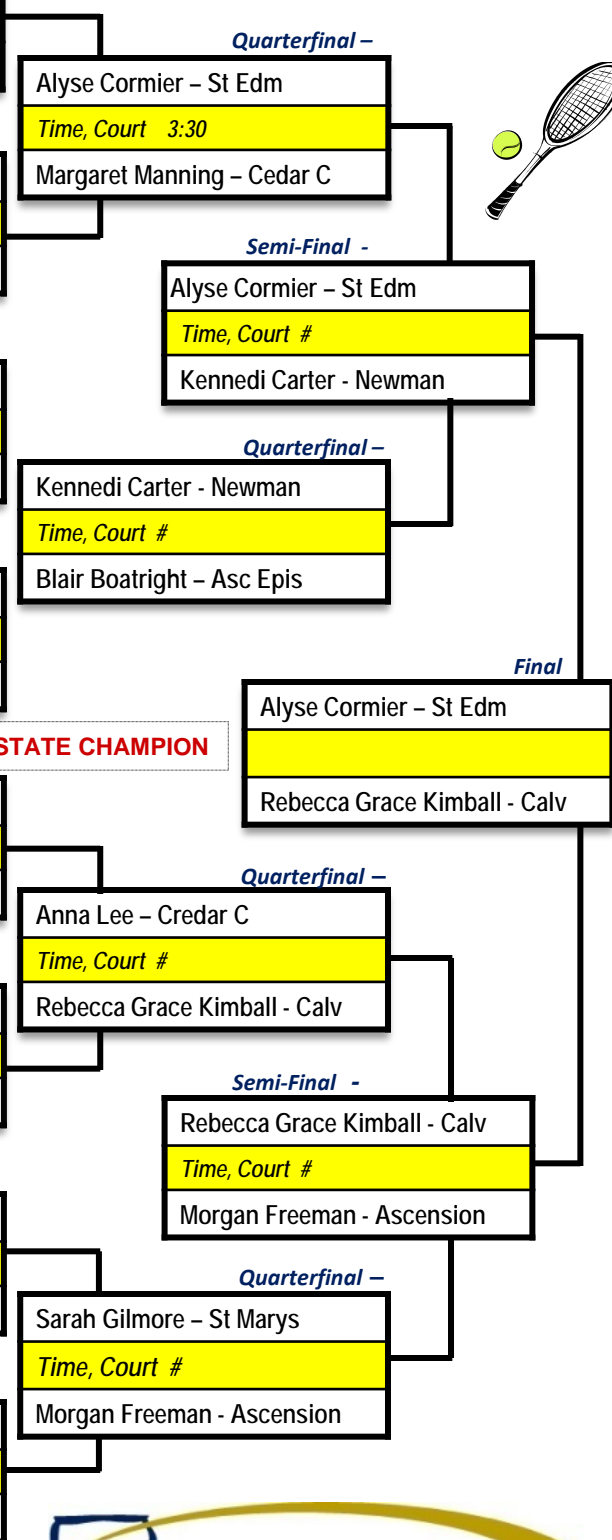

STATE TENNIS Tournament
ULM Forsythe & BDCC

Round of 32 –

1	Alyse Cormier- St. Edm
2	bye
3	Miriam Sierra – Bunkie 8
4	Ashley Calamarie- Pope John P
5	Margaret Manning – Cedar C 8
6	Samantha Sieberth- Runnels
7	Amanda Summers- Dunham
8	Lydia Weaver- SF 8
9	Kennedi Carter- Newman
10	Alycee Moity- ESA 8
11	Madison Marquette-Asc. Christ
12	Jada Lewis- Grace Chris. 8
13	Blair Boatright – Asc. Episcopal
14	Katie Hall – OCA 8
15	Abby Rosenberg-Country Day
16	Madeline Jones-Menard 8
17	Lindsey Chambley – Grace C
18	Anna Lee- Cedar C 8
19	Sydney Williams – Oak Grove
20	Emma Thomas- Central C. 9
21	Moira Parks – Sacred Heart 9
22	Molly Malkemus-archbishop H
23	Alexandra Herman-Newman 9
24	Rebecca Grace Kimball - Calv
25	Sarah Gilmore- St, marys
26	Annie Gremillion- Bunkie 9
27	Tracey Dibbs – ESA 9
28	Katharine Vaughn- Menard
29	Blair Breard - SF 9
30	Bailey Davis - Dunham
31	bye
32	Morgan Fremin (Ascension)

Round of 16 –

Alyse Cormier – St Edm
Time, 12:30
Ashley Calamarie – Pope John P
Margaret Manning – Cedar Co
Time 12:30
Lydia Weaver - SF
Kennedi Carter - Newman
Time 12:30
Jada Lewis – Grace Chris
Blaire Boatright – Asc Epis
Time 12:30
Madeline Jones - Menard
ALYSE CORMIER – STATE CHAMPION
Anna Lee – Cedar C
Time 12:30
Emma Thomas – Central C
Moria Parks – Sacred Heart
Time 12:30
Rebecca Grace Kimball - Calv
Sarah Gilmore – St Marys
Time 12:30
Katharine Vaughn - Menard
Blair Breard - SF
Time 12:30
Morgan Freeman - Ascension