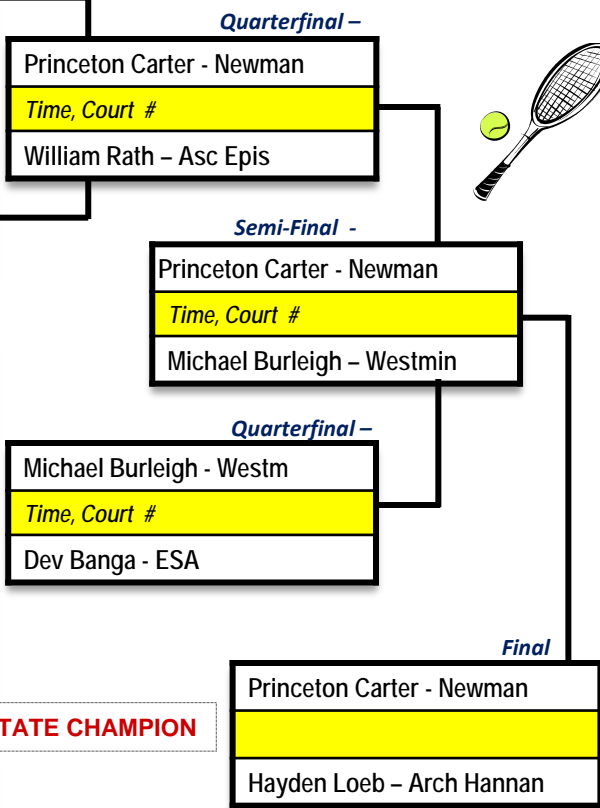

2015 LHSAA TENNIS STATE CHAMPIONSHIPS-BOYS SINGLES - DIVISION IV

STATE TENNIS Tournament
ULM Forsythe & BDCC

Round of 32 -

1	Princeton Carter - New	8am
2	Taylor Thistlewaithe- Opelousas	
3	Hunter Sellen -Arch Hannan	8
4	Zane Anderson- Dunham	
5	William Rath -Asc Epis	8
6	Logan Cheek- Grace Chris.	
7	Henry Calamari -Pope JP	8
8	Michael Rocha-Oakdale	
9	Michael Burleigh-Westmin	8
10	Dylan Lindsay - Calvary	
11	Ryan Winmil -Verm. C	9am
12	Kevin Tamakloe- Cedar C	
13	William Barham - SF	9
14	Kyle Siebreth- Runnels	
15	Dev Banga - ESA	9
16	Patrick Kern - Country Day	
17	Magnus Roth - North C	9
18	AJ Reza _ Newmans	
19	Ian Kimball -Calvary	9
20	Drew Fontenot -Menard	
21	Michael Condon - Pope JP	10
22	Eric Huygues- Runnels	
23	Grant Fontenot -Welsh	10
24	William Clausen - SF	
25	B.J. Bertus - St Marys	10
26	Brian Saffell - Dunham	
27	Jacob Paul - Oakdale	10
28	Hayden Loeb - Arch Hannan	
29	Jacob Hall - OCS	10
30	Praveen Akula- Country Day	
31	Christian Bergeaux - Hath	11
32	Bryce Walker - Asc Chris	

Round of 16 -

Princeton Carter - New
Time 2
Zane Anderson - Dunham
William Rath - Asc Epis
Time, 2
Henry Calamari - Pope JP
Michael Burleigh -Westmin
Time, 2
Ryan Winmil - Verm C
William Barham - SF
Time, 3:30
Dev Banga - ESA
PRINCETON CARTER - STATE CHAMPION
AJ Reza - Newman
Time 3:30
Ian Kimball - Calvary
Eric Huvques - Runnels
Time, 3:30
William Clausen - SF
Brian Saffell - Dunham
Time 3:30
Hayden Loeb - Arch Hannan
Praveen Akula - Country Day
Time 3:30
Bryce Walker - Asc C hris