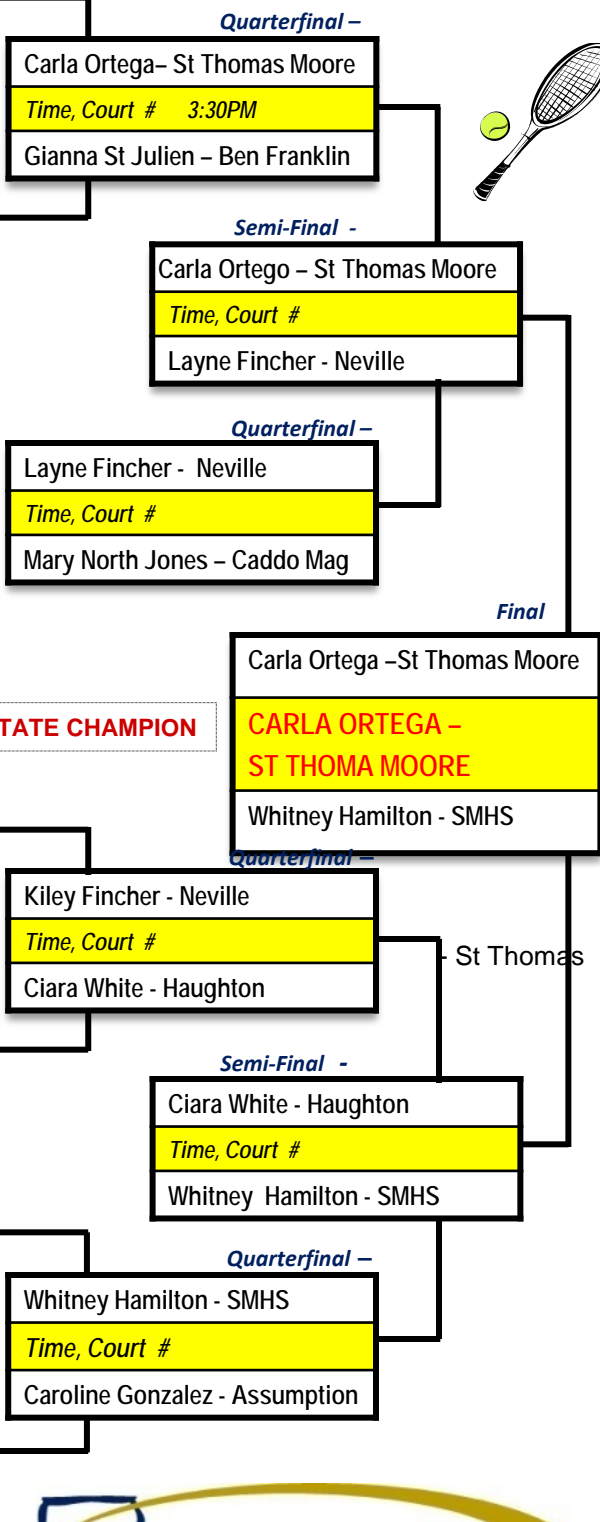

Round of 16 -

Carla Ortega - St Thomas Moore
Time, Court 12pm
Lauren Fuller - ASH
Gianna St Julien - Ben Franklin
Time, Court 12pm
Stephanie Alevizon - V Catholic
Layne Fincher - Neville
Time, Court 12pm
Dina Crochet - Assumption
Mary North Jones - Caddo Mag
Time, Court 12pm
Breanna McManus - Salmen
Taylor Bradley - DeRidder
Time, Court 12pm
Kiley Fincher - Neville
Harleigh Price - Morgan City
Time, Court 12pm
Ciara White - Haughton
Maci Falgout - S Terrebonne
Time, Court 1:30PM
Whitney Hamilton - SMHS
Alyssa Asavo - St Scholastica
Time, Court 1:30PM
Caroline Gonzalez - Assumption

STATE CHAMPION