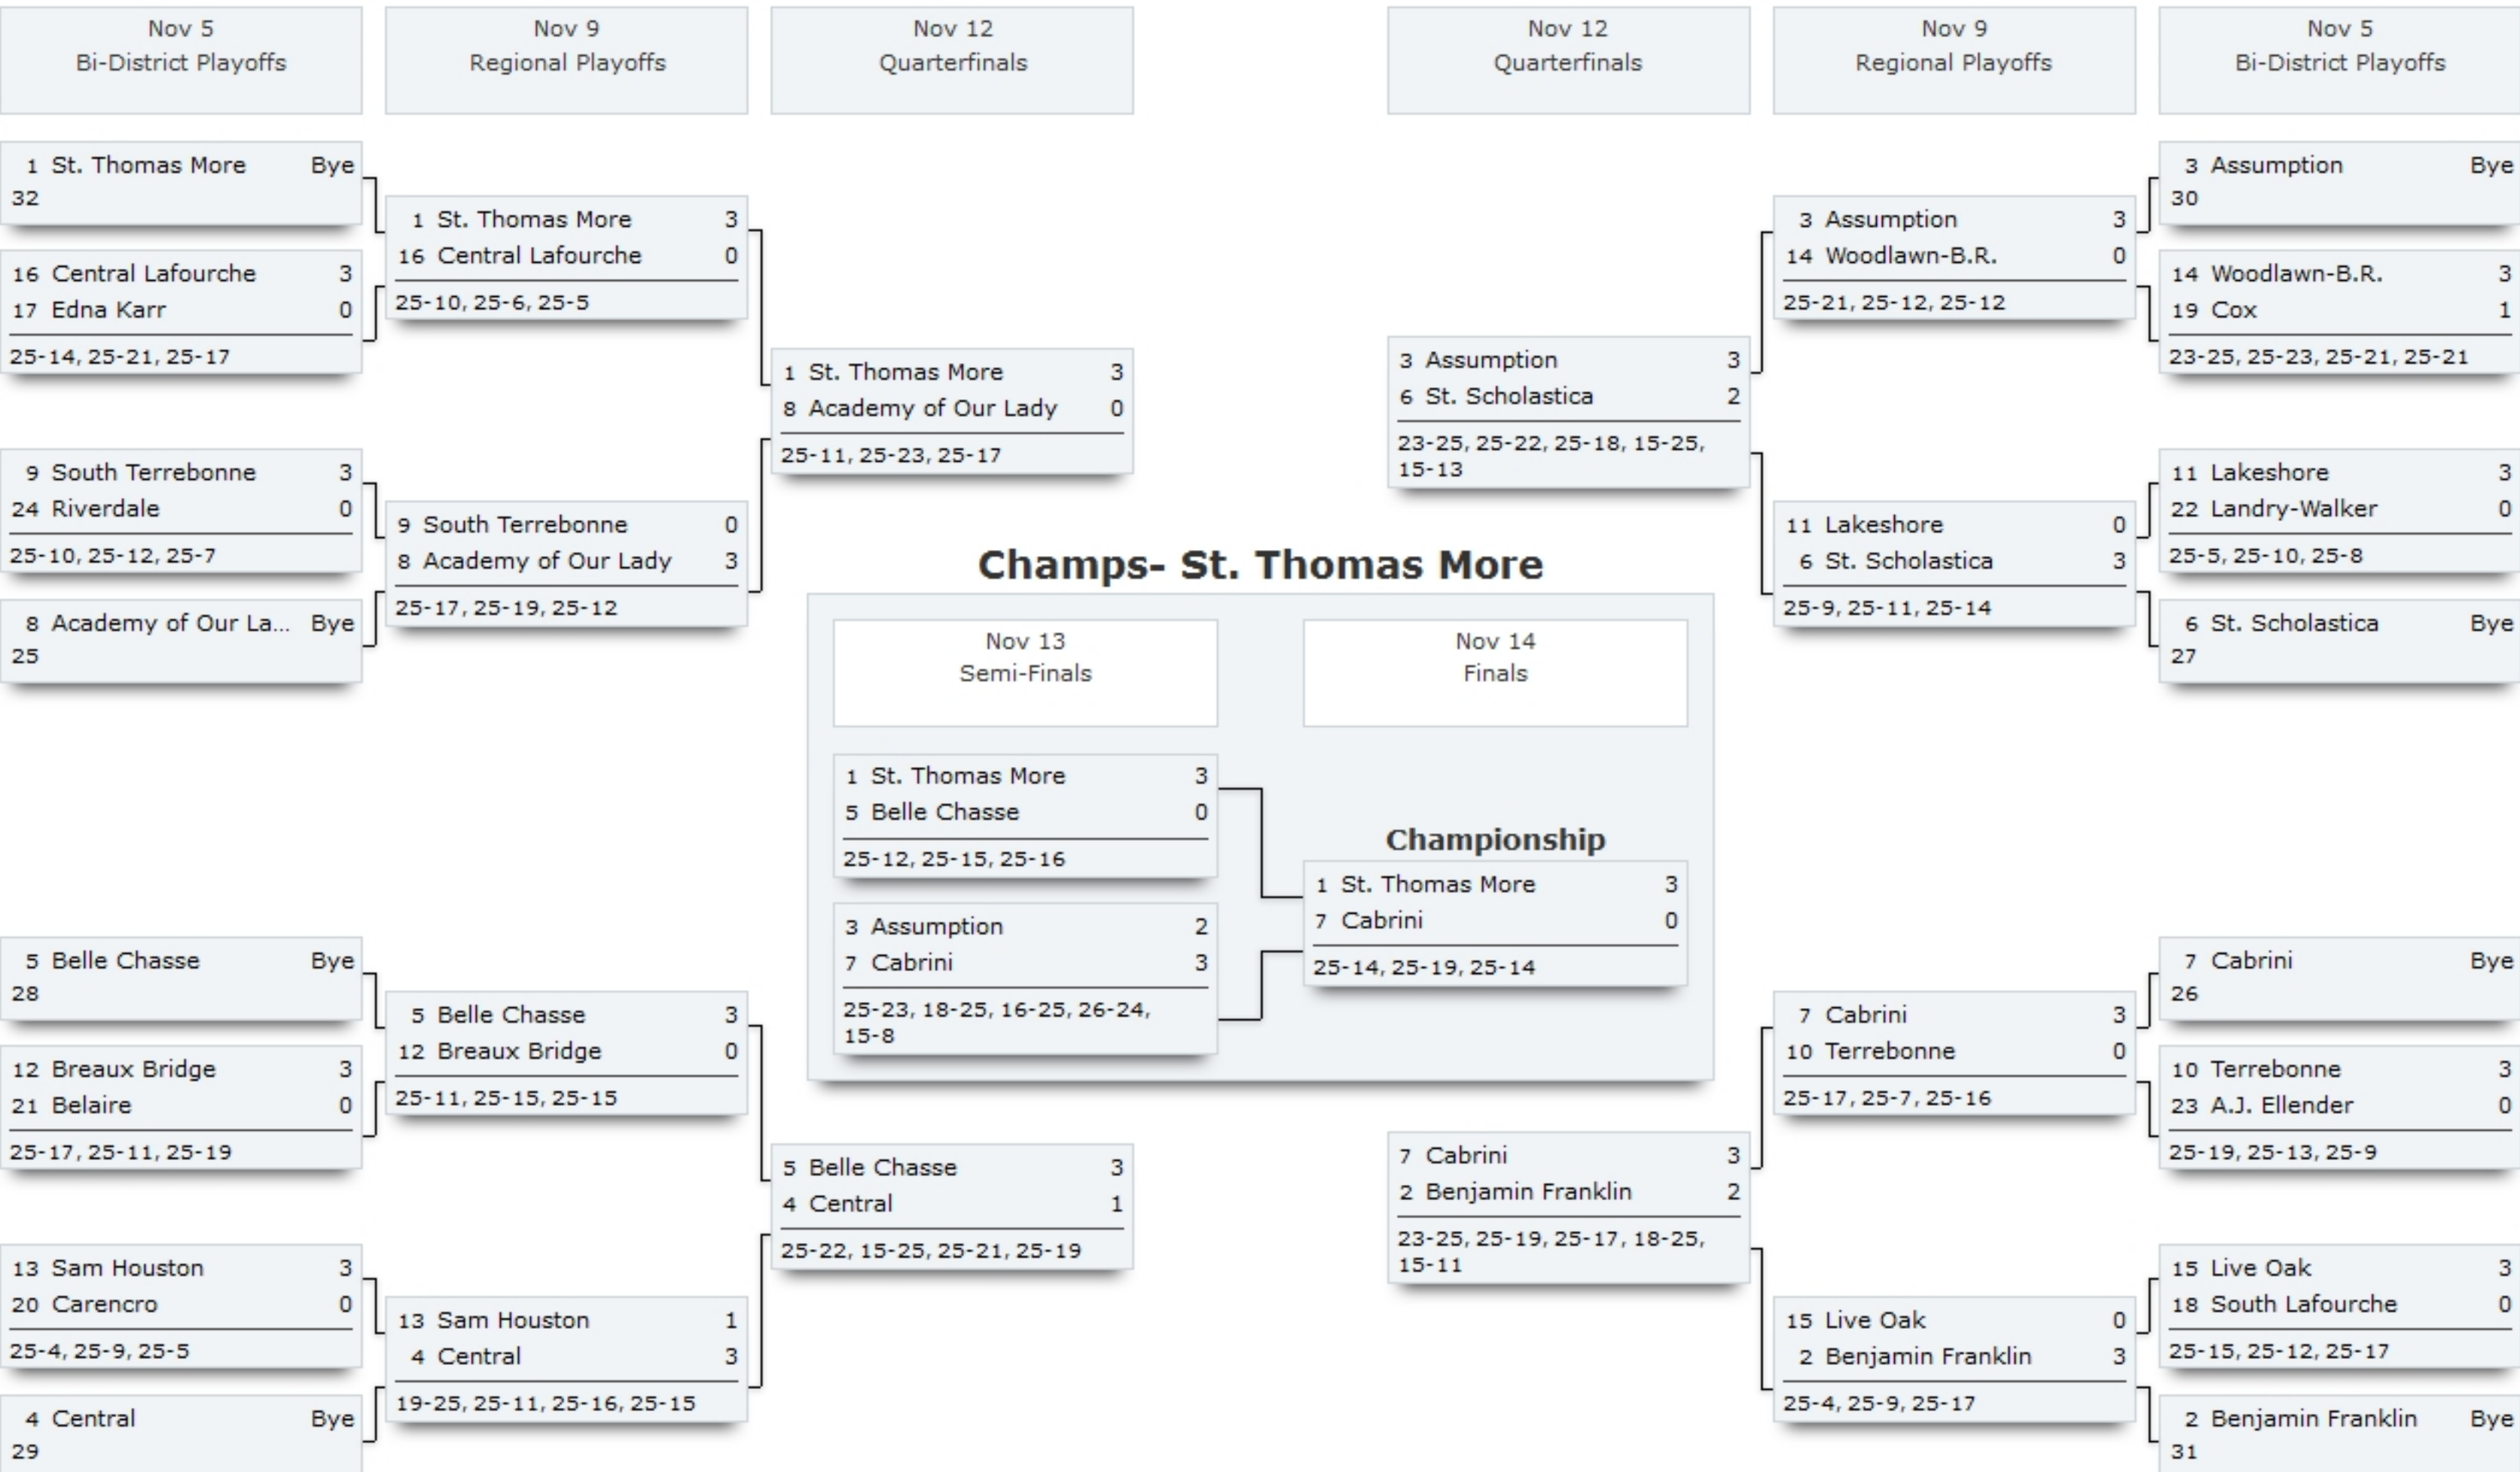

# 2015 Allstate Sugar Bowl/LHSAA State Volleyball Tournament - Division I

**Location** Kenner, LA

**Notes** The higher seed is the HOME team. Quarterfinals, Semi-Finals and Finals all take place at the Pontchartrain Center in Kenner, LA

# 2015 Allstate Sugar Bowl/LHSAA State Volleyball Tournament - Division II

**Location** Kenner, LA

**Notes** The higher seed is the HOME team. Quarterfinals, Semi-Finals and Finals all take place at the Pontchartrain Center in Kenner, LA

# 2015 Allstate Sugar Bowl/LHSAA State Volleyball Tournament - Division III

**Location** Kenner, LA

**Notes** The higher seed is the HOME team. Quarterfinals, Semi-Finals and Finals all take place at the Pontchartrain Center in Kenner, LA

# 2015 Allstate Sugar Bowl/LHSAA State Volleyball Tournament - Division IV

**Location** Kenner, LA

**Notes** The higher seed is the HOME team. Quarterfinals, Semi-Finals and Finals all take place at the Pontchartrain Center in Kenner, LA