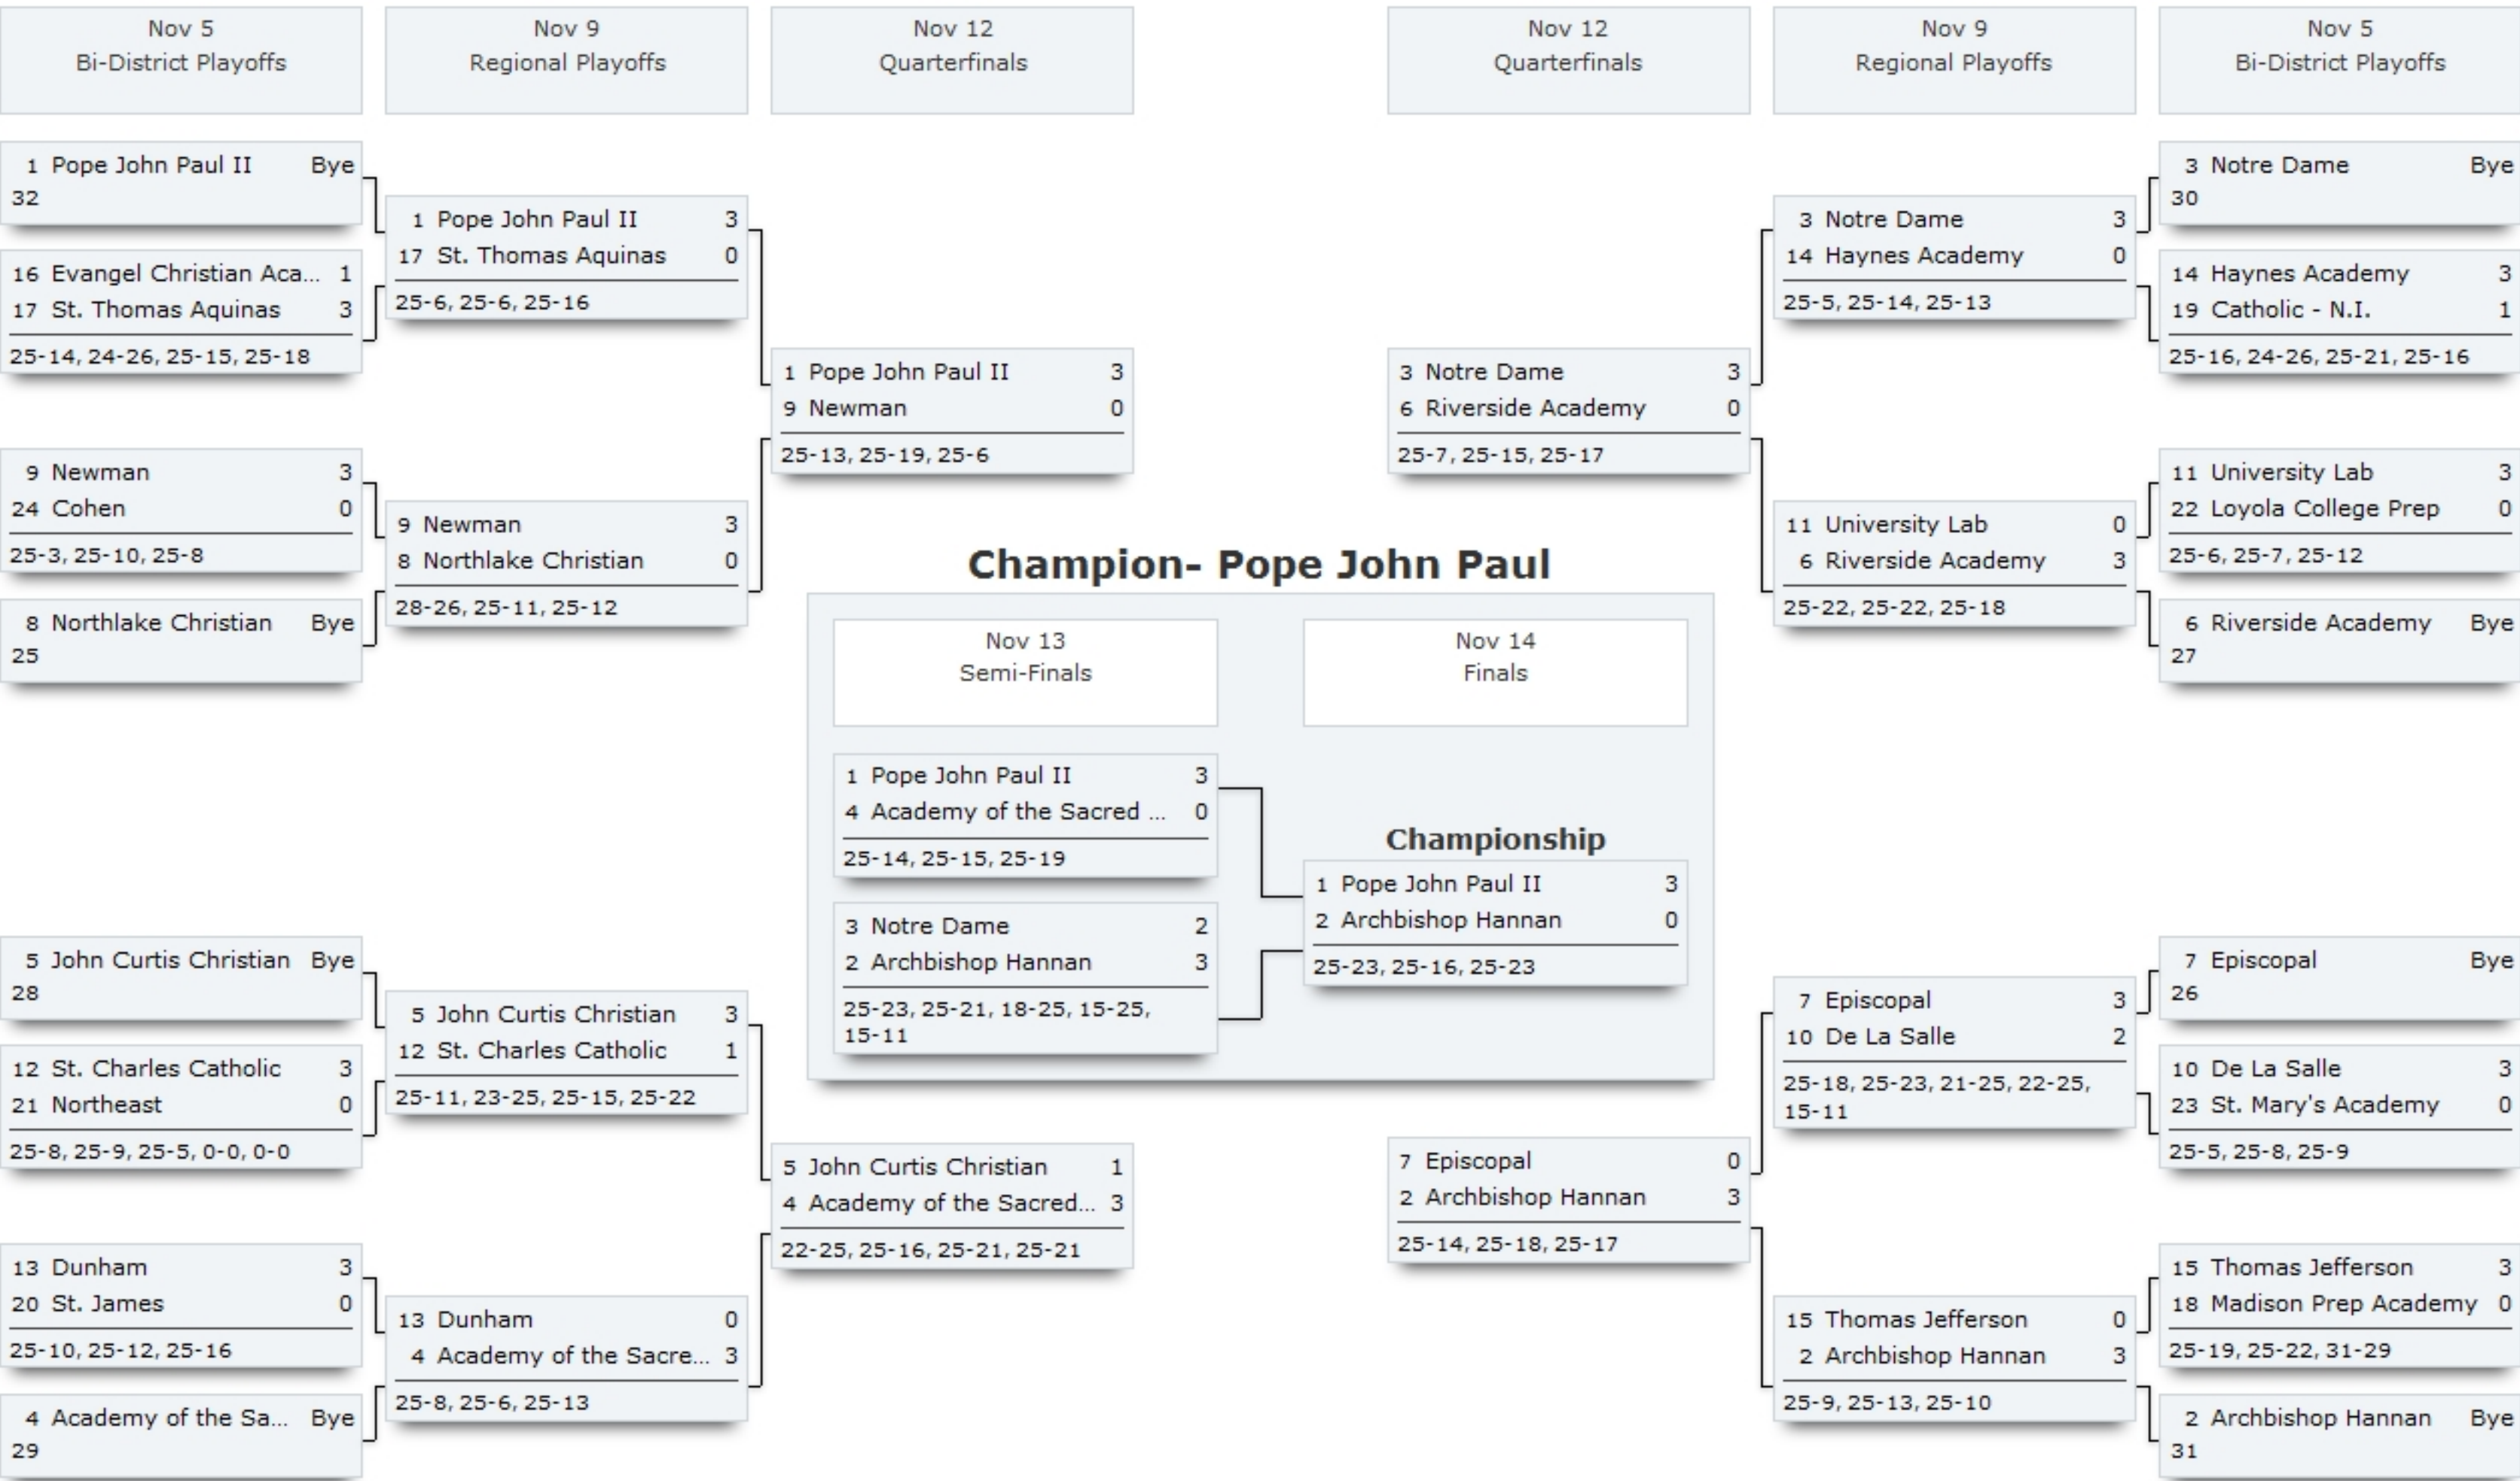

# 2015 Allstate Sugar Bowl/LHSAA State Volleyball Tournament - Division II

**Location** Kenner, LA

**Notes** The higher seed is the HOME team. Quarterfinals, Semi-Finals and Finals all take place at the Pontchartrain Center in Kenner, LA

# 2015 Allstate Sugar Bowl/LHSAA State Volleyball Tournament - Division III

**Location** Kenner, LA

**Notes** The higher seed is the HOME team. Quarterfinals, Semi-Finals and Finals all take place at the Pontchartrain Center in Kenner, LA

# 2015 Allstate Sugar Bowl/LHSAA State Volleyball Tournament - Division IV

**Location** Kenner, LA

**Notes** The higher seed is the HOME team. Quarterfinals, Semi-Finals and Finals all take place at the Pontchartrain Center in Kenner, LA

# 2015 Allstate Sugar Bowl/LHSAA State Volleyball Tournament - Division V

**Location** Kenner, LA

**Notes** The higher seed is the HOME team. Quarterfinals, Semi-Finals and Finals all take place at the Pontchartrain Center in Kenner, LA