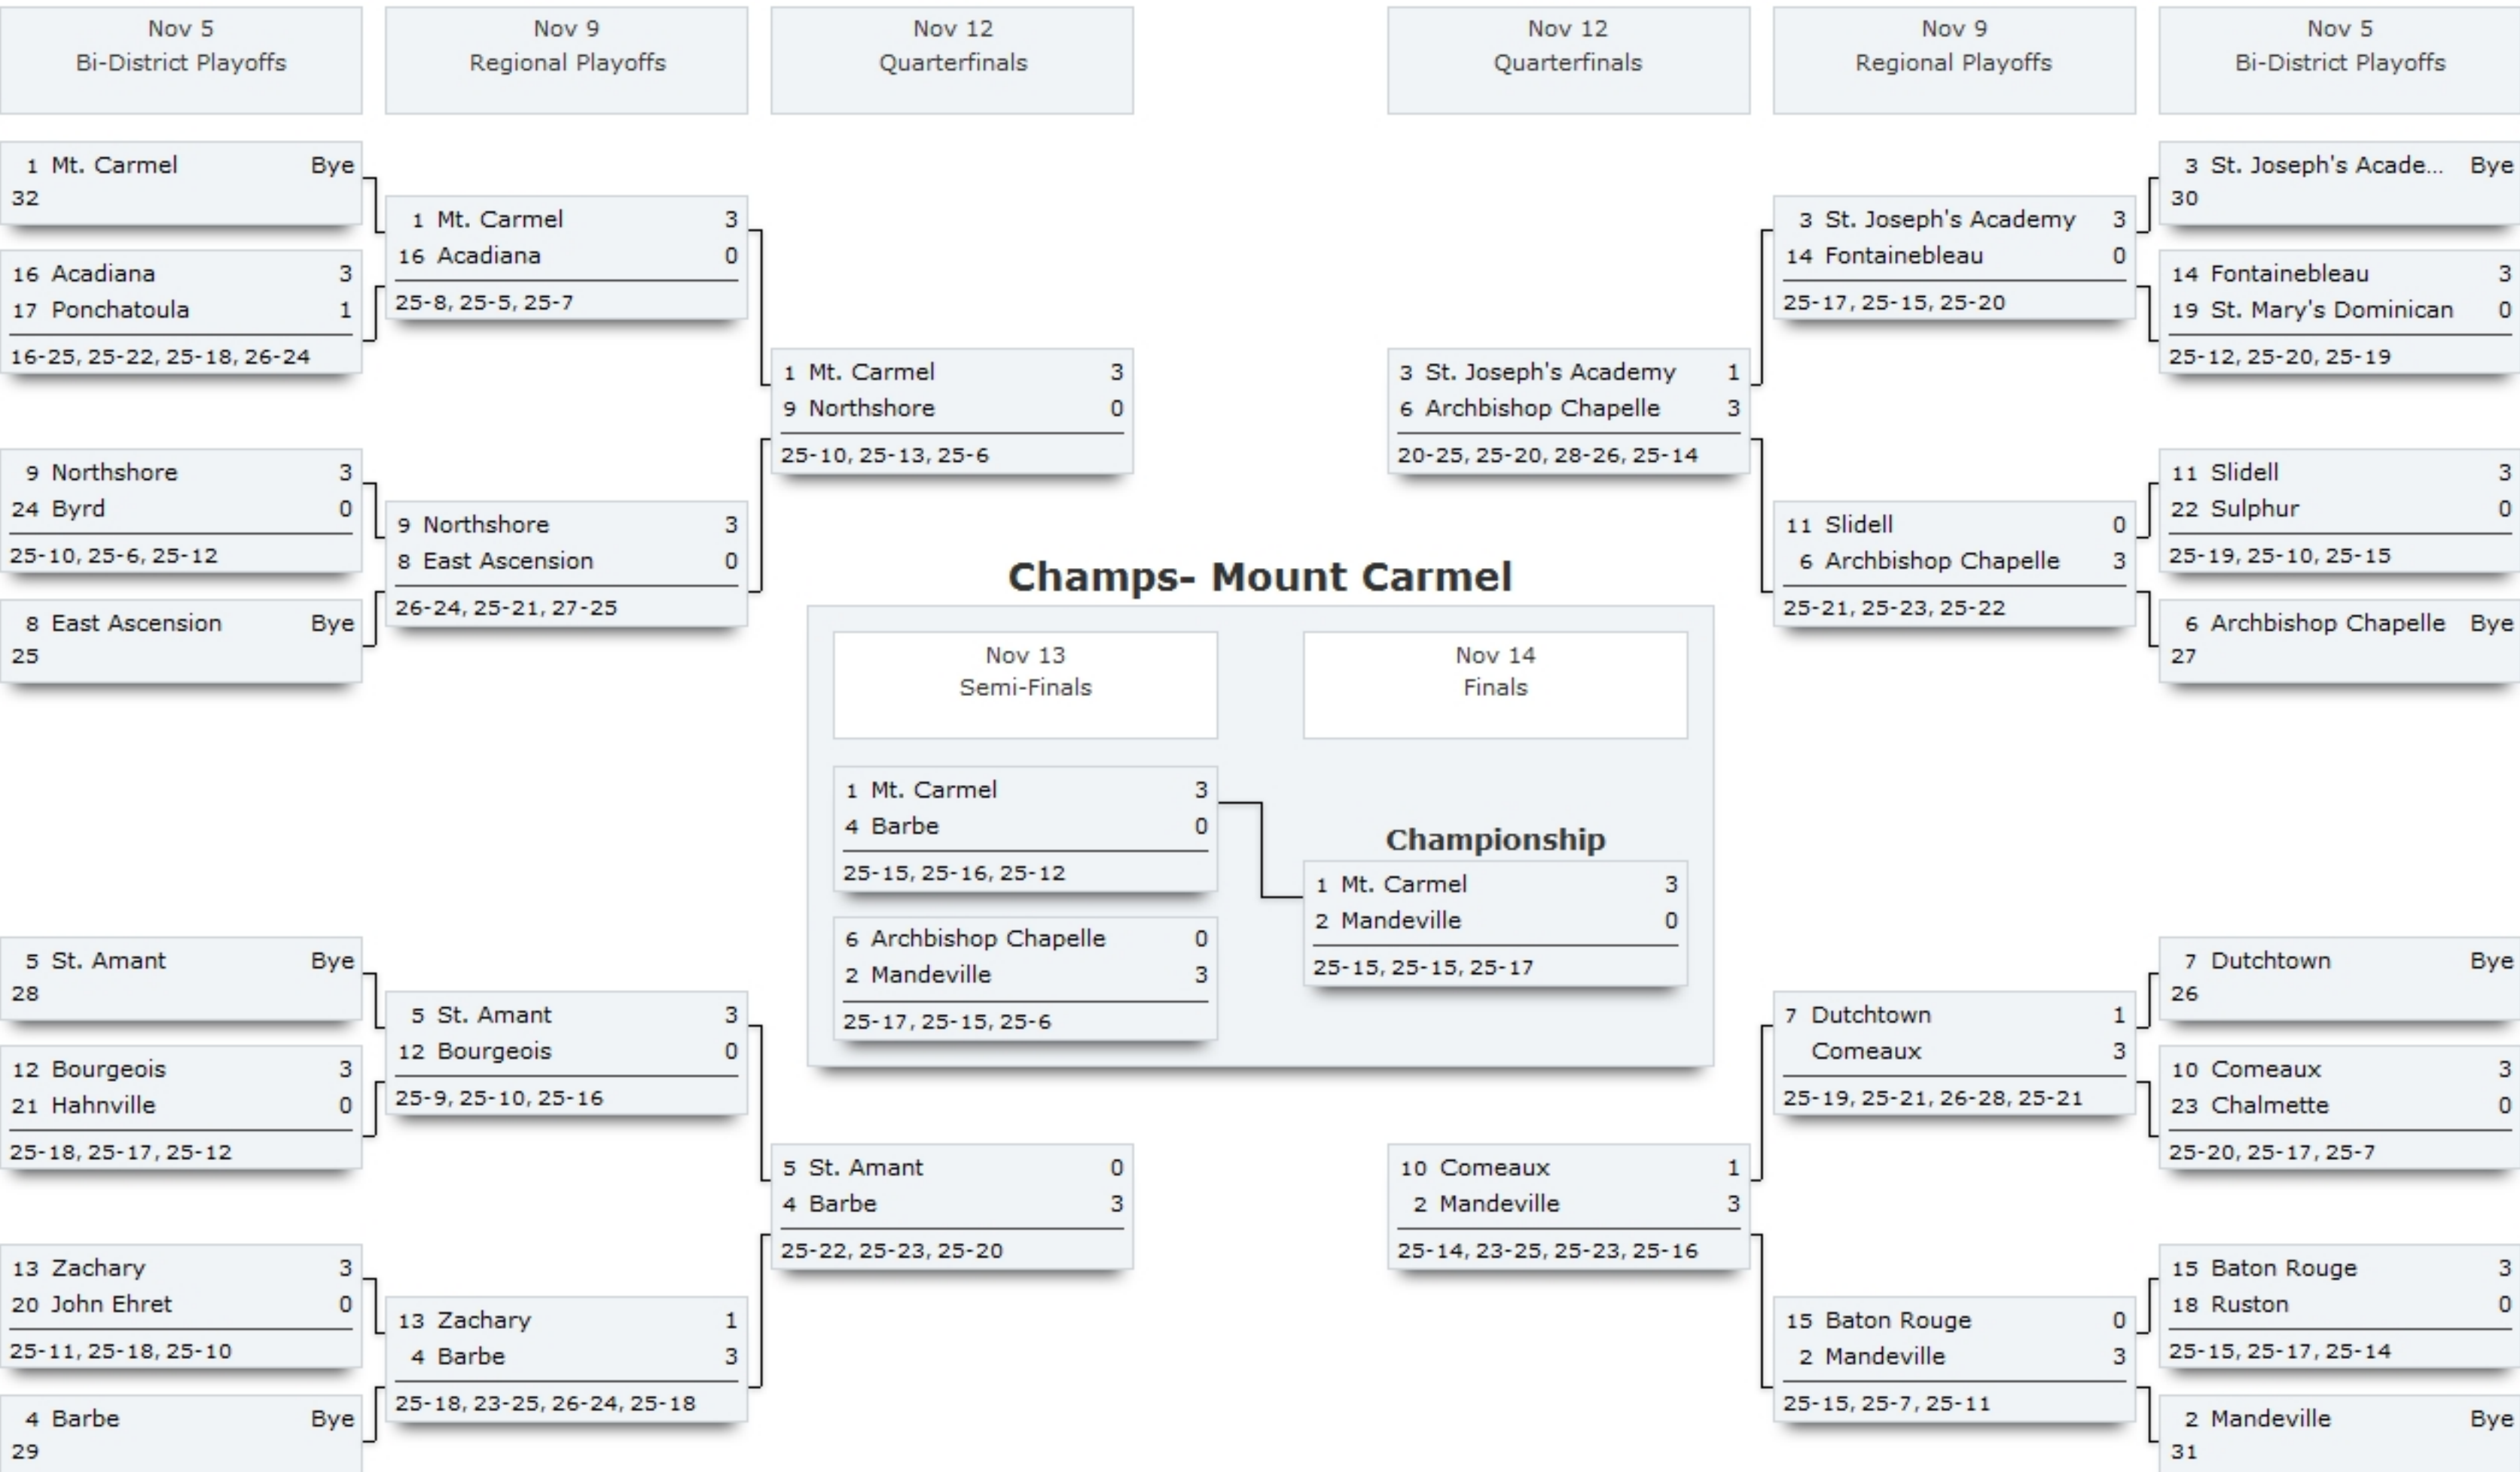

# 2015 Allstate Sugar Bowl/LHSAA State Volleyball Tournament - Division I

**Location** Kenner, LA

**Notes** The higher seed is the HOME team. Quarterfinals, Semi-Finals and Finals all take place at the Pontchartrain Center in Kenner, LA

# 2015 Allstate Sugar Bowl/LHSAA State Volleyball Tournament - Division II

**Location** Kenner, LA

**Notes** The higher seed is the HOME team. Quarterfinals, Semi-Finals and Finals all take place at the Pontchartrain Center in Kenner, LA

# 2015 Allstate Sugar Bowl/LHSAA State Volleyball Tournament - Division III

**Location** Kenner, LA

**Notes** The higher seed is the HOME team. Quarterfinals, Semi-Finals and Finals all take place at the Pontchartrain Center in Kenner, LA

# 2015 Allstate Sugar Bowl/LHSAA State Volleyball Tournament - Division IV

**Location** Kenner, LA

**Notes** The higher seed is the HOME team. Quarterfinals, Semi-Finals and Finals all take place at the Pontchartrain Center in Kenner, LA