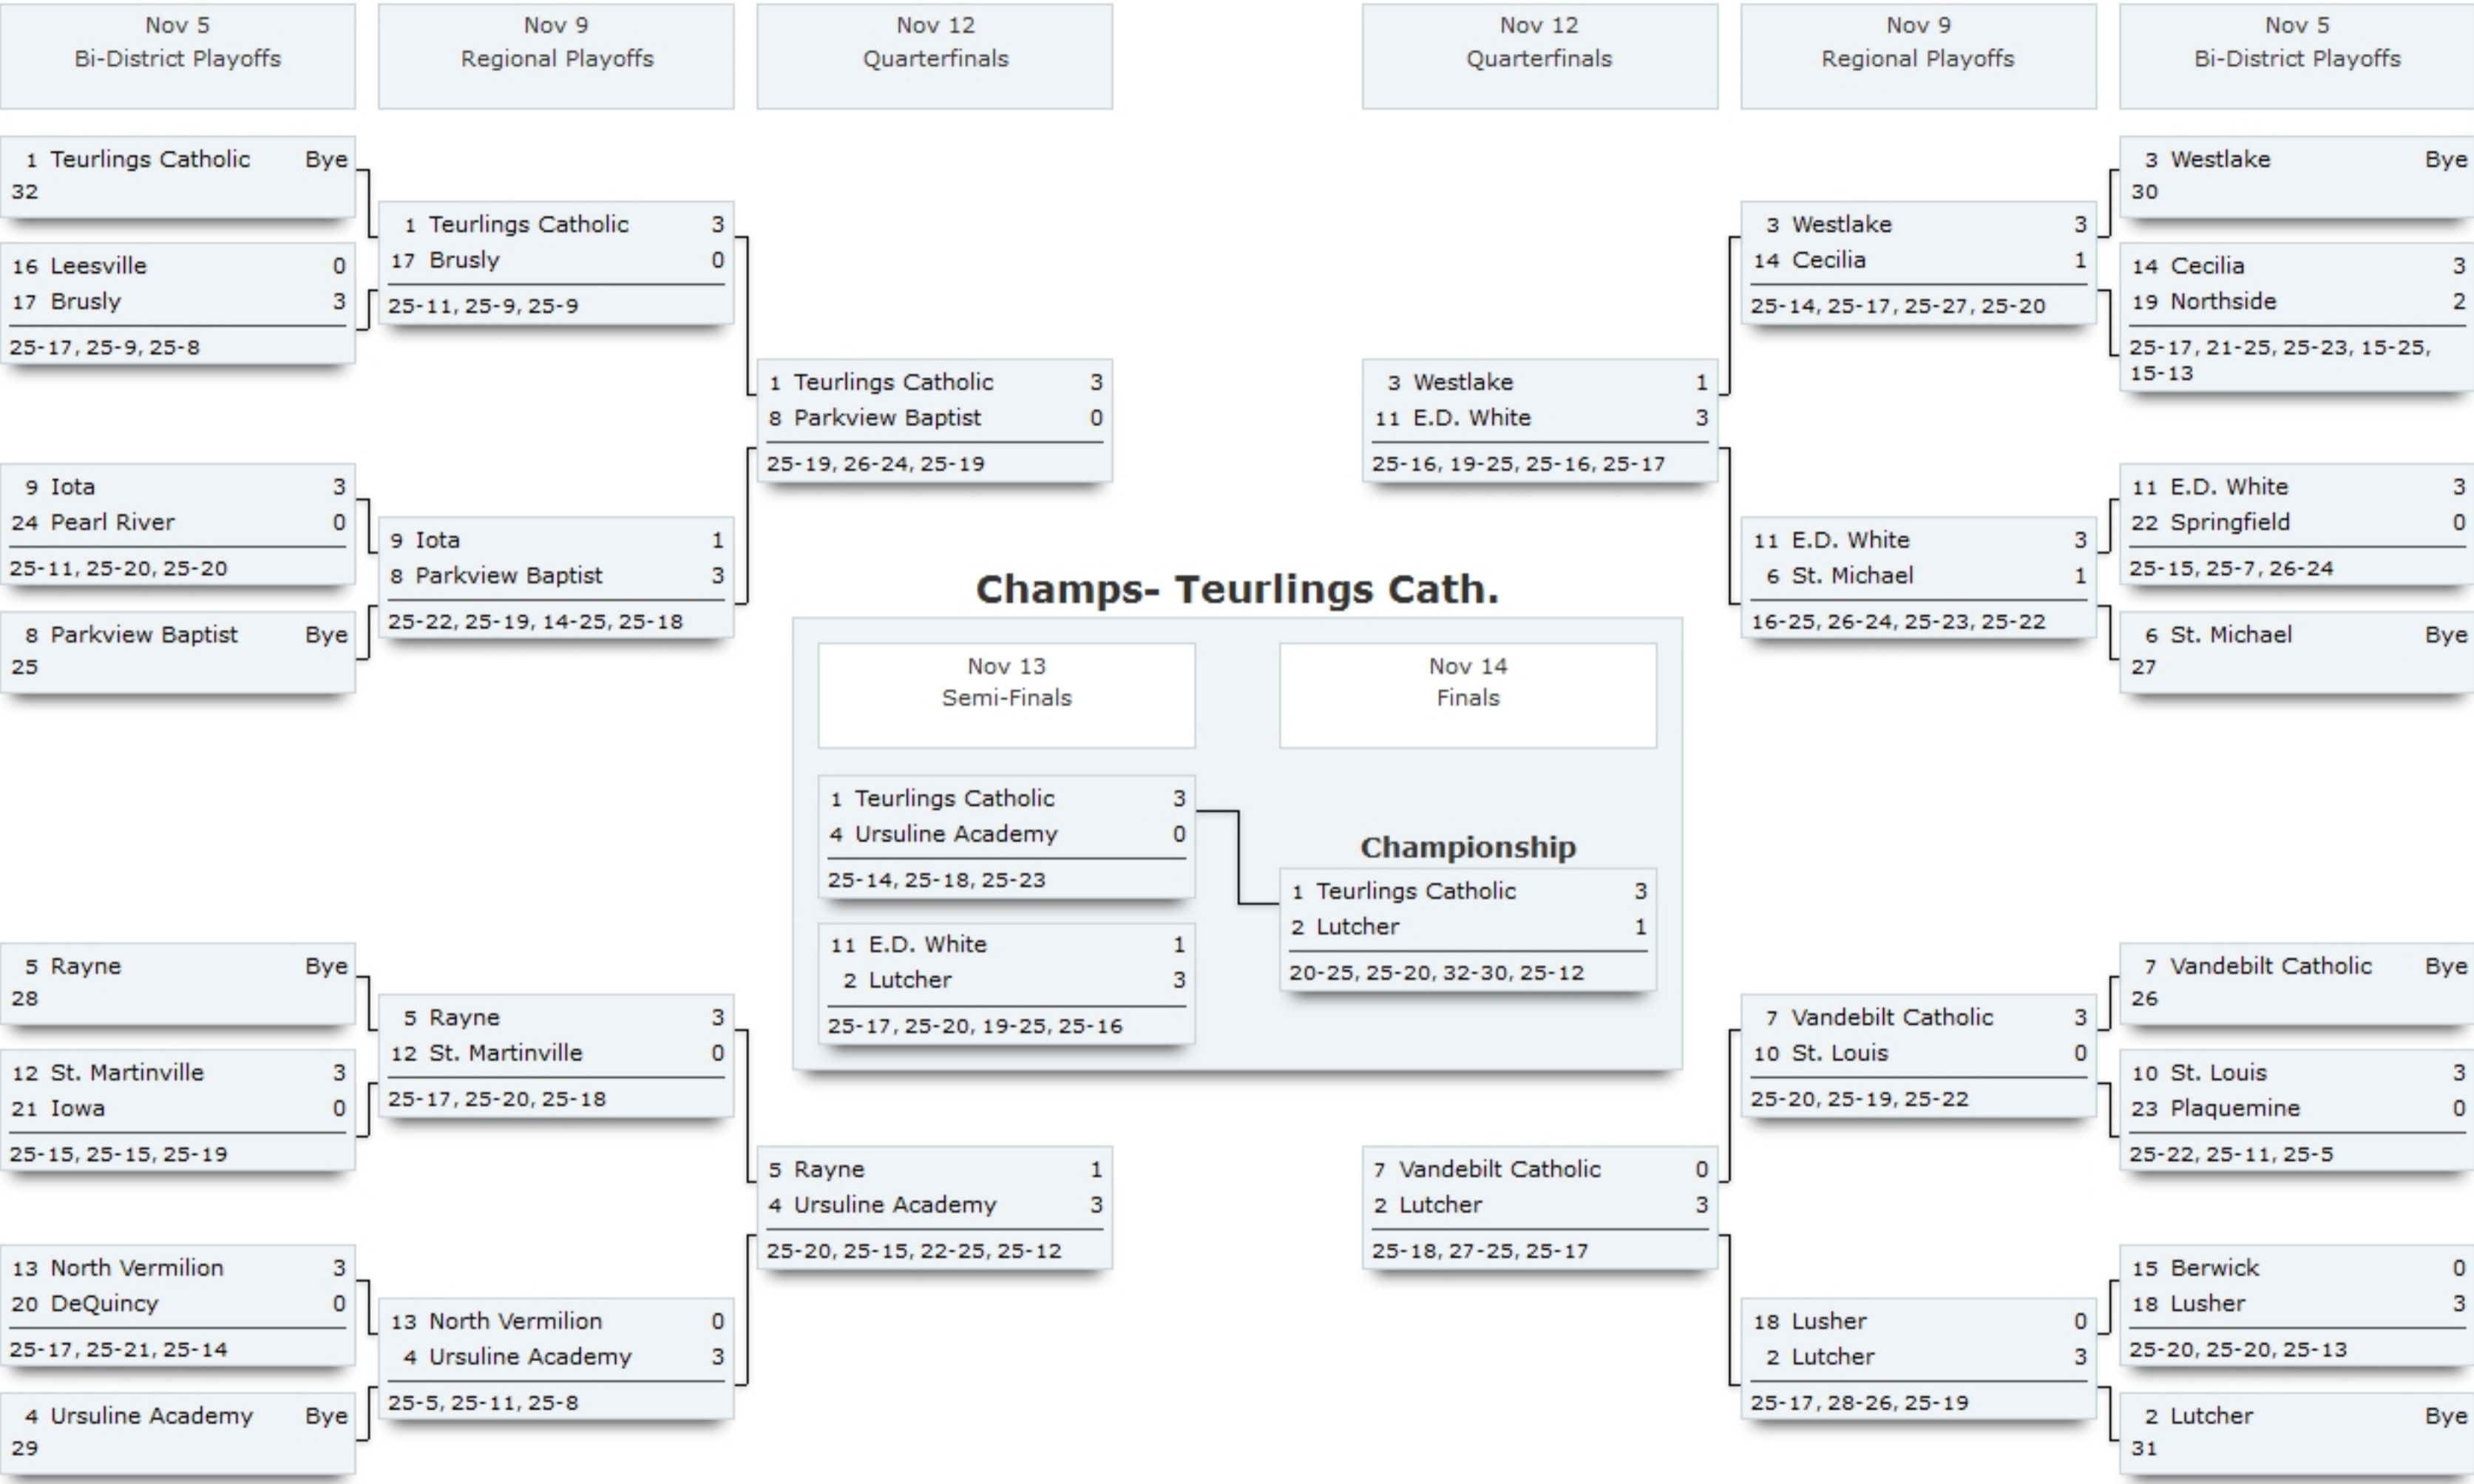

# 2015 Allstate Sugar Bowl/LHSAA State Volleyball Tournament - Division II

**Location** Kenner, LA

**Notes** The higher seed is the HOME team. Quarterfinals, Semi-Finals and Finals all take place at the Pontchartrain Center in Kenner, LA

# 2015 Allstate Sugar Bowl/LHSAA State Volleyball Tournament - Division III

**Location** Kenner, LA

**Notes** The higher seed is the HOME team. Quarterfinals, Semi-Finals and Finals all take place at the Pontchartrain Center in Kenner, LA

# 2015 Allstate Sugar Bowl/LHSAA State Volleyball Tournament - Division IV

**Location** Kenner, LA

**Notes** The higher seed is the HOME team. Quarterfinals, Semi-Finals and Finals all take place at the Pontchartrain Center in Kenner, LA

# 2015 Allstate Sugar Bowl/LHSAA State Volleyball Tournament - Division V

**Location** Kenner, LA

**Notes** The higher seed is the HOME team. Quarterfinals, Semi-Finals and Finals all take place at the Pontchartrain Center in Kenner, LA